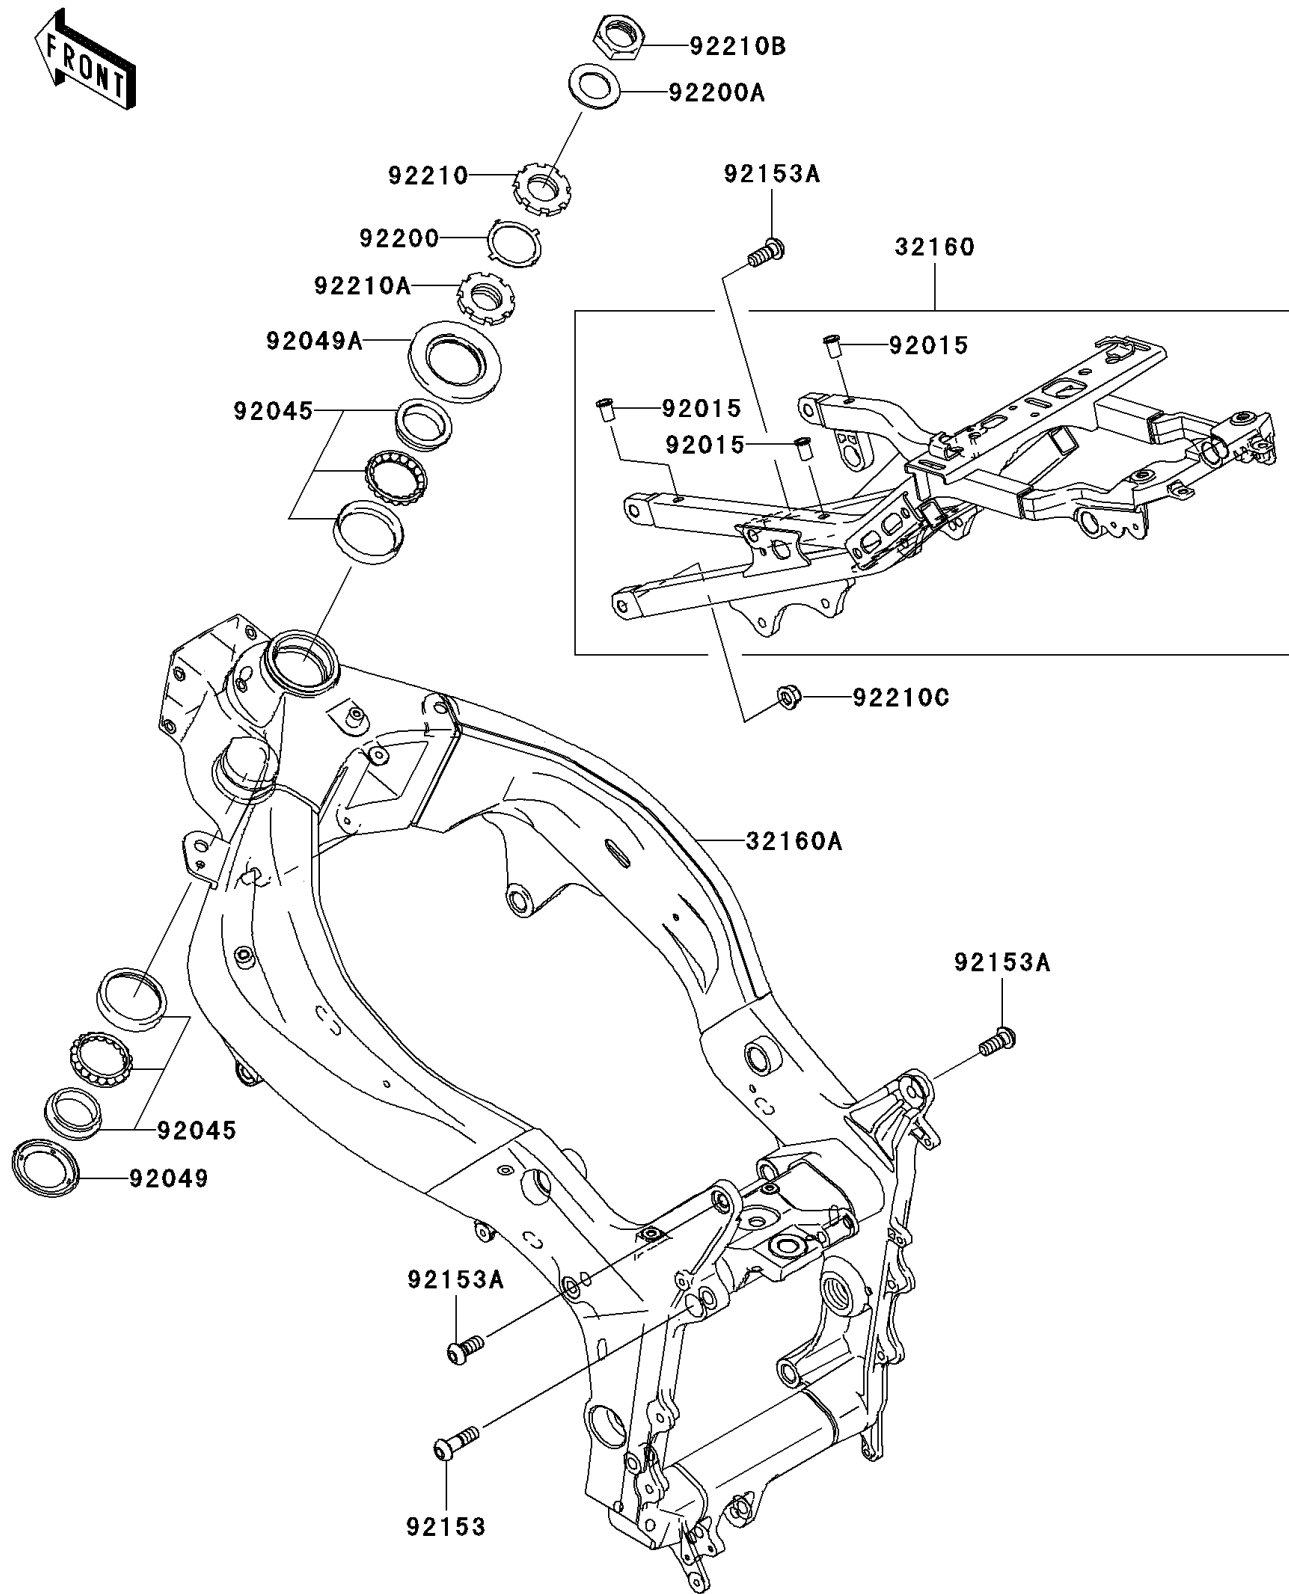

2006 NINJA® ZX™-6RR PARTS DIAGRAM

Frame

F2120

2006 NINJA® ZX™-6RR PARTS LIST

Frame

ITEM NAME	PART NUMBER	QUANTITY
FRAME-COMP,RR,F.S.BLACK (Ref # 32160)	32160-0085-8F	1
FRAME-COMP,FR,F.S.BLACK (Ref # 32160A)	32160-0118-8F	1
NUT,POP,6MM,L=15 (Ref # 92015)	92015-1791	1
BEARING-BALL,SF07A17PX1V1 (Ref # 92045)	92045-1384	1
SEAL-OIL,DS35X55X4 (Ref # 92049)	92049-0022	1
SEAL-OIL,XXH 43 75 6.4J (Ref # 92049A)	92049-1382	1
BOLT,SOCKET,10X35 (Ref # 92153)	92153-0813	1
BOLT,SOCKET,10X25 (Ref # 92153A)	92153-0945	1
WASHER (Ref # 92200)	92200-0036	1
WASHER,28.5X42X1.6 (Ref # 92200A)	92200-0209	1
NUT,35MM (Ref # 92210)	92210-0095	1
NUT,35MM (Ref # 92210A)	92210-0096	1
NUT,28MM (Ref # 92210B)	92210-0209	1
NUT,LOCK,FLANGED,10MM (Ref # 92210C)	92210-1080	1