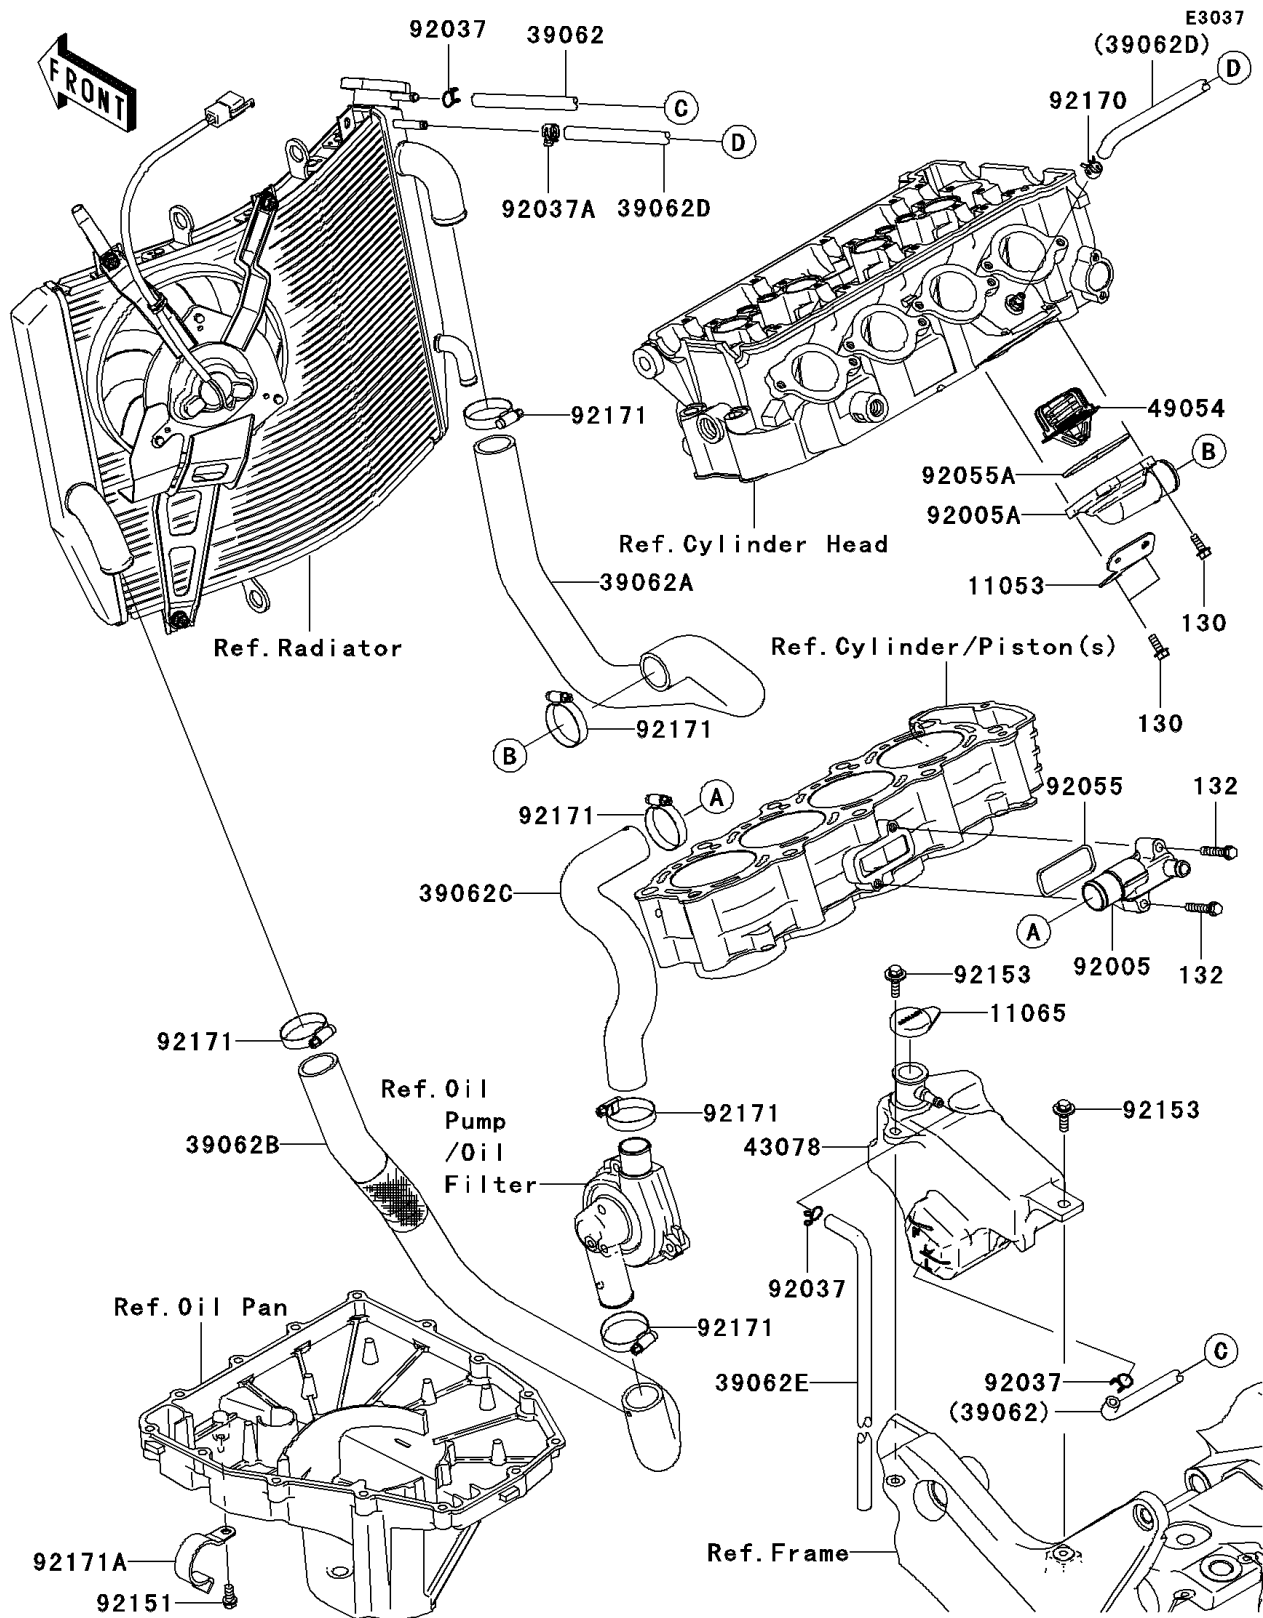

2006 NINJA® ZX™-6RR PARTS DIAGRAM

Water Pipe

2006 NINJA® ZX™-6RR PARTS LIST

Water Pipe

ITEM NAME	PART NUMBER	QUANTITY
BOLT-FLANGED,5X14 (Ref # 130)	130J0514	1
BOLT-FLANGED-SMALL,6X30 (Ref # 132)	132J0630	1
BRACKET (Ref # 11053)	11053-1712	1
CAP,COOLANT (Ref # 11065)	11065-1093	1
HOSE-COOLING,5.5X10.5X717 (Ref # 39062)	39062-0015	1
HOSE-COOLING,THERMO-RAD (Ref # 39062A)	39062-0070	1
HOSE-COOLING,RAD-W.PUMP (Ref # 39062B)	39062-0071	1
HOSE-COOLING,W.PUMP-CYLINDER (Ref # 39062C)	39062-0072	1
HOSE-COOLING,RAD-HEAD (Ref # 39062D)	39062-0078	1
HOSE-COOLING,5.5X10.5X550 (Ref # 39062E)	39062-1208	1
RESERVOIR (Ref # 43078)	43078-0022	1
THERMOSTAT (Ref # 49054)	49054-1067	1
FITTING (Ref # 92005)	92005-0028	1
FITTING,THERMO CAP (Ref # 92005A)	92005-1275	1
CLAMP,TUBE (Ref # 92037)	92037-147	1
CLAMP,TUBE (Ref # 92037A)	92037-1505	1
RING-O (Ref # 92055)	92055-1402	1
RING-O,THERMOSTAT CAP (Ref # 92055A)	92055-1699	1
BOLT,6X12 (Ref # 92151)	92151-1133	1
BOLT,6X20 (Ref # 92153)	92153-0502	1
CLAMP (Ref # 92170)	92170-1493	1
CLAMP (Ref # 92171)	92171-0179	1
CLAMP (Ref # 92171A)	92171-0421	1