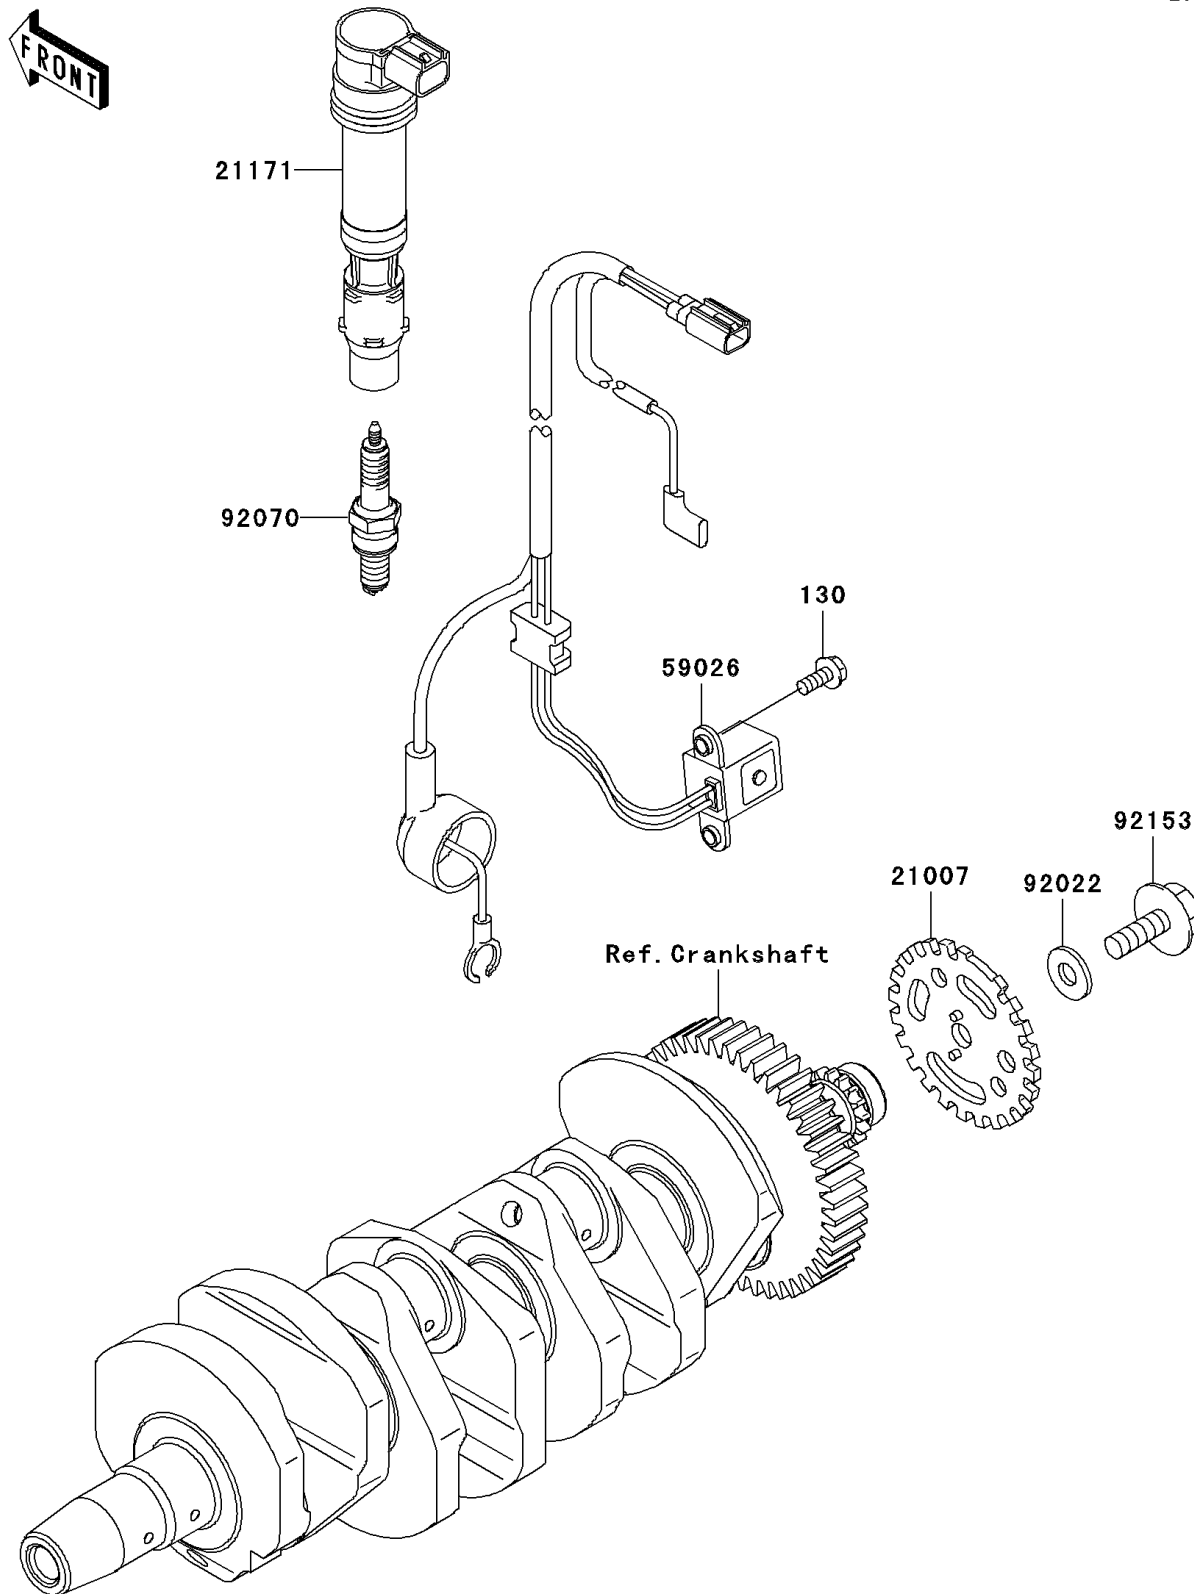

2006 NINJA® ZX™-6RR PARTS DIAGRAM

Ignition System

E1830

2006 NINJA® ZX™-6RR PARTS LIST

Ignition System

ITEM NAME	PART NUMBER	QUANTITY
BOLT-FLANGED,5X12 (Ref # 130)	130G0512	1
ROTOR,PULSING (Ref # 21007)	21007-0041	1
COIL-ASSY-IGNITION (Ref # 21171)	21171-1282	1
COIL-PULSING (Ref # 59026)	59026-0013	1
WASHER,8.2X19X2 (Ref # 92022)	92022-1533	1
PLUG-SPARK,CR9E(NGK) (Ref # 92070)	92070-1266	1
BOLT,FLANGED,8X23 (Ref # 92153)	92153-0549	1