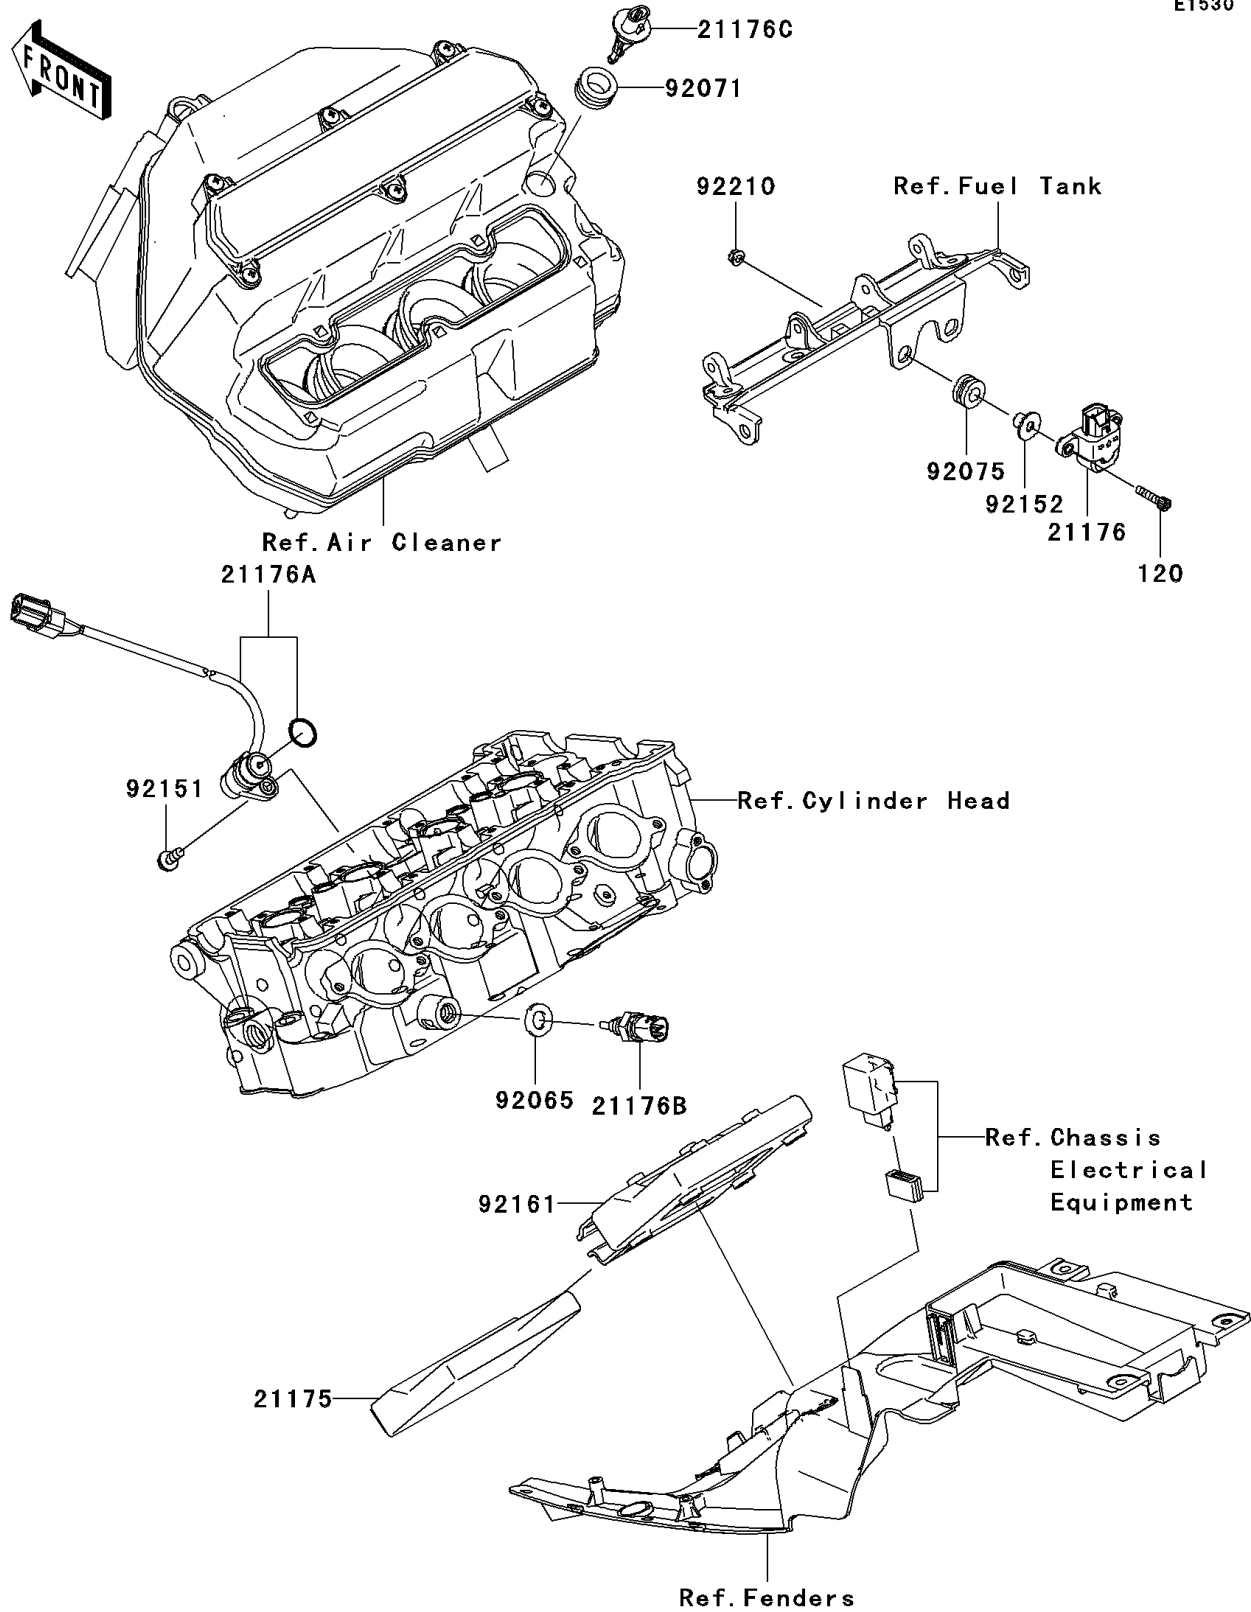

2006 NINJA® ZX™-6RR PARTS DIAGRAM

Fuel Injection

E1530

2006 NINJA® ZX™-6RR PARTS LIST

Fuel Injection

ITEM NAME	PART NUMBER	QUANTITY
BOLT-SOCKET,5X22 (Ref # 120)	120W0522	1
CONTROL UNIT-ELECTRONIC (Ref # 21175)	21175-0066	1
SENSOR,VEHICLE-DOWN (Ref # 21176)	21176-0026	1
SENSOR,CAM (Ref # 21176A)	21176-0034	1
SENSOR,WATER TEMP (Ref # 21176B)	21176-1120	1
SENSOR,AIR TEMP (Ref # 21176C)	21176-2106	1
GASKET,12X22X2 (Ref # 92065)	92065-097	1
GROMMET (Ref # 92071)	92071-2140	1
DAMPER (Ref # 92075)	92075-1912	1
BOLT,FLANGED,6X16 (Ref # 92151)	92151-1774	1
COLLAR (Ref # 92152)	92152-0134	1
DAMPER (Ref # 92161)	92161-0179	1
NUT,FLANGED,5MM (Ref # 92210)	92210-0007	1