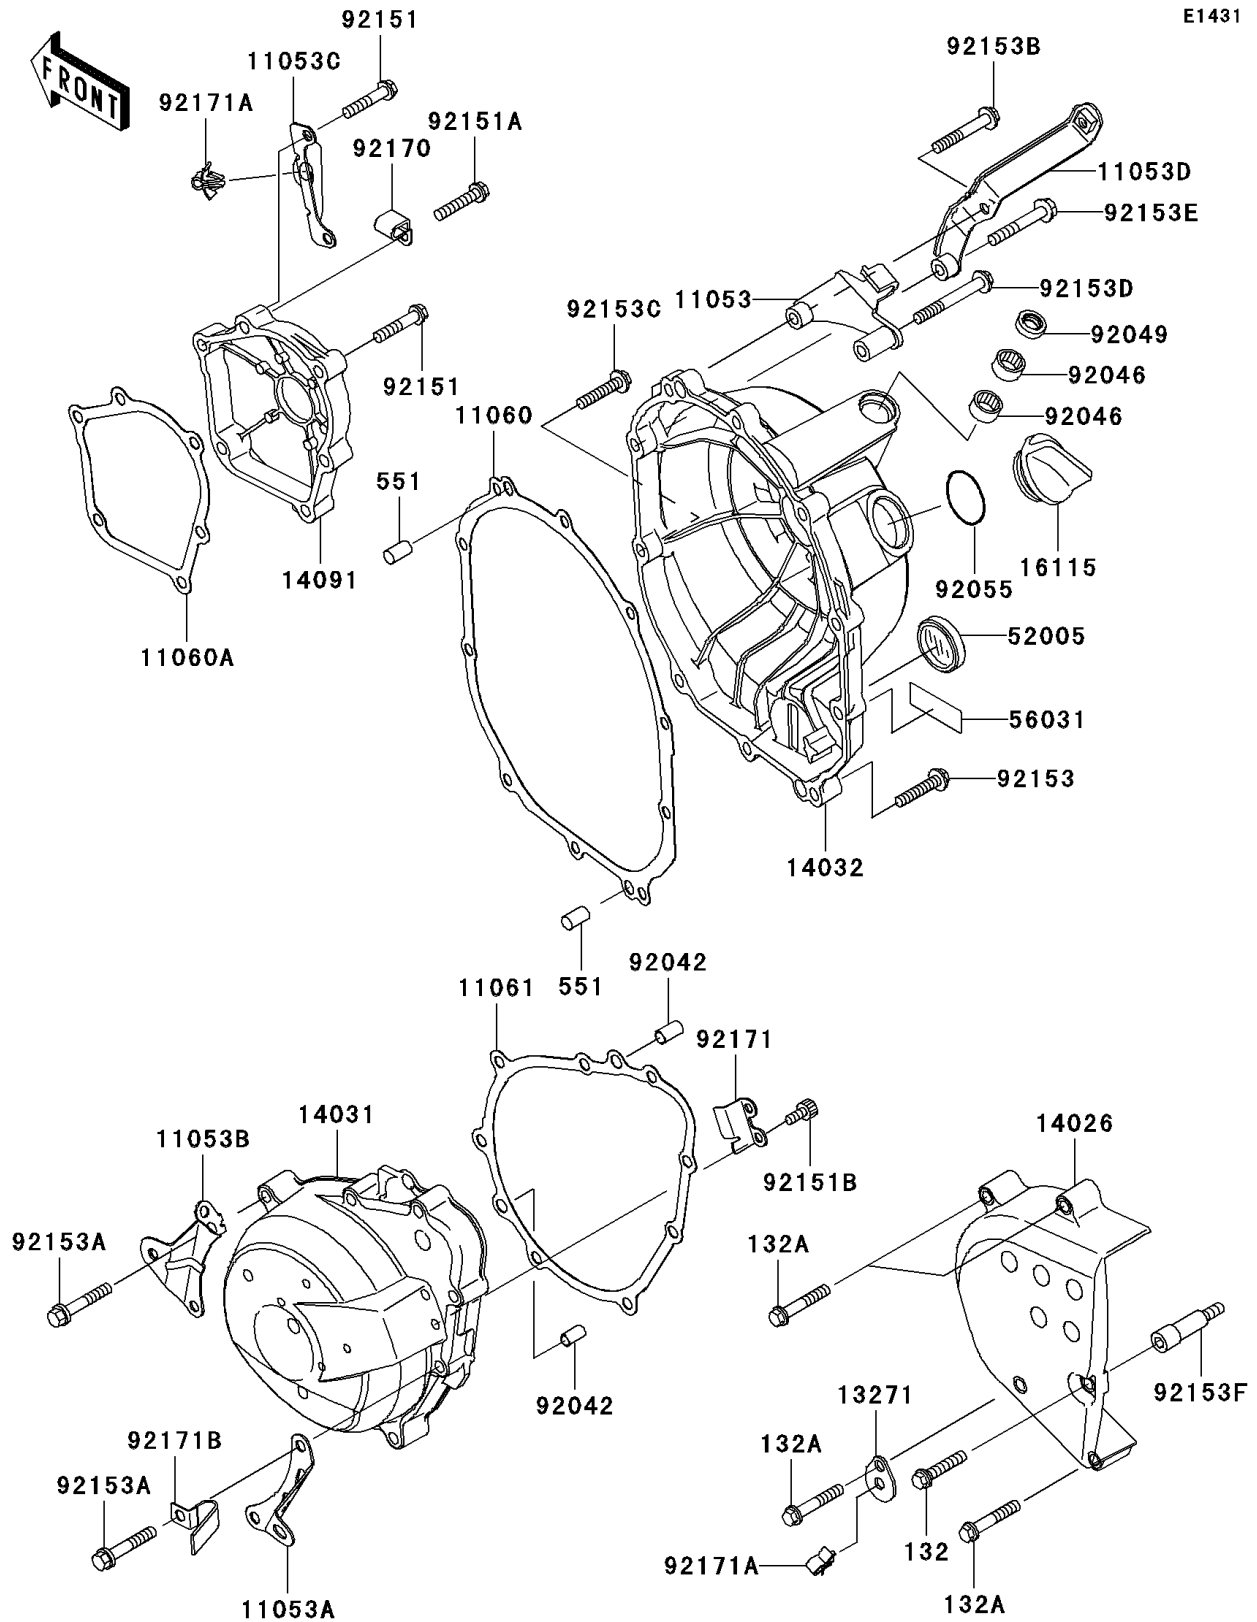

## 2006 NINJA® ZX™-6RR PARTS DIAGRAM

Engine Cover(s)

E1431

## 2006 NINJA® ZX™-6RR PARTS LIST

Engine Cover(s)

ITEM NAME	PART NUMBER	QUANTITY
BOLT-FLANGED-SMALL,6X30 (Ref # 132)	132J0630	1
BOLT-FLANGED-SMALL,6X35 (Ref # 132A)	132J0635	1
PIN-DOWEL,8X14 (Ref # 551)	551A0814	1
BRACKET,CLUTCH WIRE (Ref # 11053)	11053-1353	1
BRACKET,GENERATOR COVER,RR (Ref # 11053A)	11053-1456	1
BRACKET,GENERATOR COVER,FR (Ref # 11053B)	11053-1677	1
BRACKET,PULSER COVER (Ref # 11053C)	11053-1699	1
BRACKET,CLUTCH COVER (Ref # 11053D)	11053-1700	1
GASKET,CLUTCH COVER (Ref # 11060)	11060-1853	1
GASKET,PULSING COVER (Ref # 11060A)	11060-1867	1
GASKET,GENERATOR COVER (Ref # 11061)	11061-0113	1
PLATE (Ref # 13271)	13271-0561	1
COVER-CHAIN (Ref # 14026)	14026-0018	1
COVER-GENERATOR (Ref # 14031)	14031-0032	1
COVER-CLUTCH (Ref # 14032)	14032-0037	1
COVER,PULSER (Ref # 14091)	14091-0319	1
CAP-OIL FILLER (Ref # 16115)	16115-1009	1
GAUGE,OIL LEVEL (Ref # 52005)	52005-1057	1
LABEL-MANUAL,OIL CAPACITY (Ref # 56031)	56031-1895	1
PIN,DOWEL,6.3X8X14 (Ref # 92042)	92042-007	1
BEARING-NEEDLE,HK1210 (Ref # 92046)	92046-1010	1
SEAL-OIL,TB12205.5 (Ref # 92049)	92049-1271	1
RING-O,31.7X2.4 (Ref # 92055)	92055-049	1
BOLT,6X30 (Ref # 92151)	92151-1134	1
BOLT,6X30 (Ref # 92151A)	92151-1201	1
BOLT,SOCKET,5X12 (Ref # 92151B)	92151-1365	1
BOLT,6X30 (Ref # 92153)	92153-0608	1
BOLT,6X35 (Ref # 92153A)	92153-0634	1
BOLT,6X40 (Ref # 92153B)	92153-0635	1

## 2006 NINJA® ZX™-6RR PARTS LIST

Engine Cover(s)

ITEM NAME	PART NUMBER	QUANTITY
BOLT,6X30 (Ref # 92153C)	92153-0786	1
BOLT,6X50 (Ref # 92153D)	92153-0830	1
BOLT,M6X40,YEL (Ref # 92153E)	92153-0929	1
BOLT,SOCKET (Ref # 92153F)	92153-0992	1
CLAMP (Ref # 92170)	92170-1577	1
CLAMP (Ref # 92171)	92171-0411	1
CLAMP (Ref # 92171A)	92171-0477	1
CLAMP (Ref # 92171B)	92171-1238	1