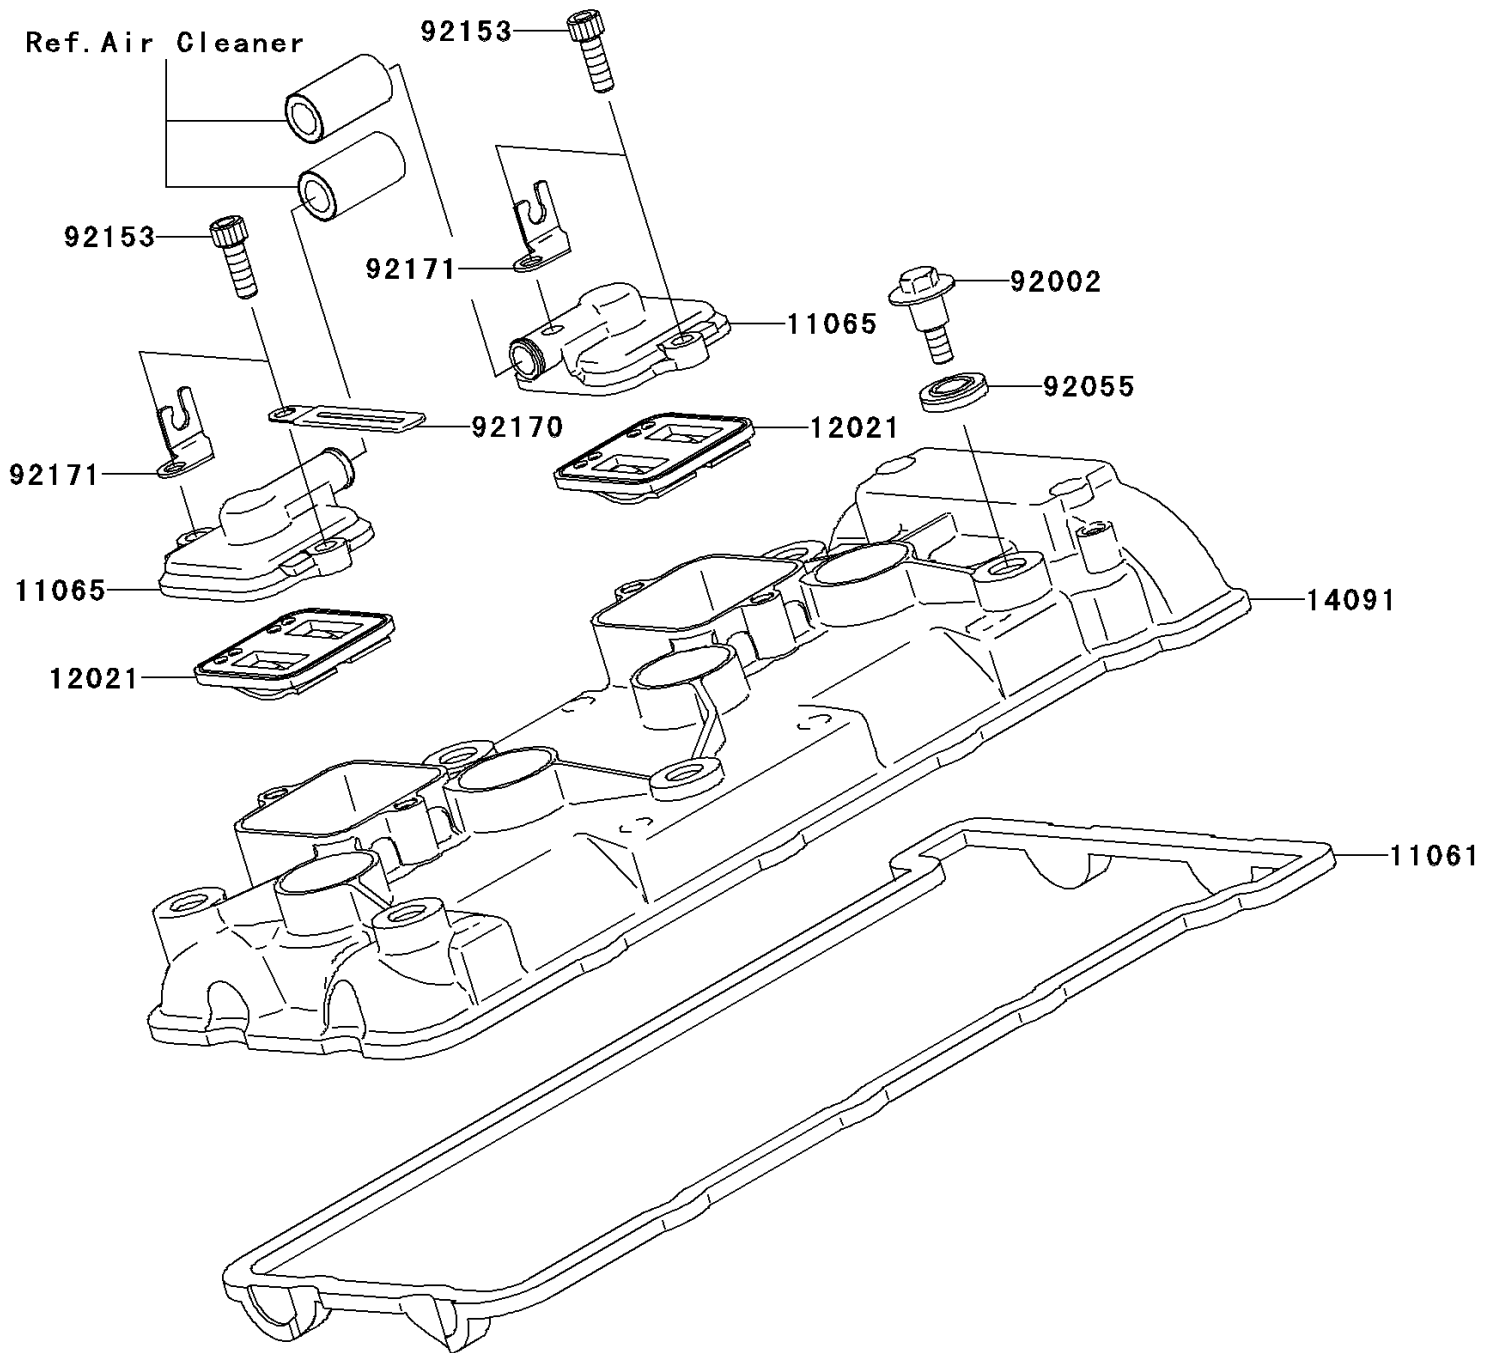

## 2006 NINJA® ZX™-6RR PARTS DIAGRAM

Cylinder Head Cover

E1112

## 2006 NINJA® ZX™-6RR PARTS LIST

Cylinder Head Cover

ITEM NAME	PART NUMBER	QUANTITY
GASKET,HEAD COVER (Ref # 11061)	11061-0156	1
CAP (Ref # 11065)	11065-1247	1
VALVE-ASSY-REED (Ref # 12021)	12021-1130	1
COVER,HEAD (Ref # 14091)	14091-0372	1
BOLT,FLANGED,6X22.5 (Ref # 92002)	92002-1327	1
RING-O,HEAD COVER BOLT (Ref # 92055)	92055-1352	1
BOLT,SOCKET,6X18 (Ref # 92153)	92153-1284	1
CLAMP (Ref # 92170)	92170-1514	1
CLAMP (Ref # 92171)	92171-0459	1