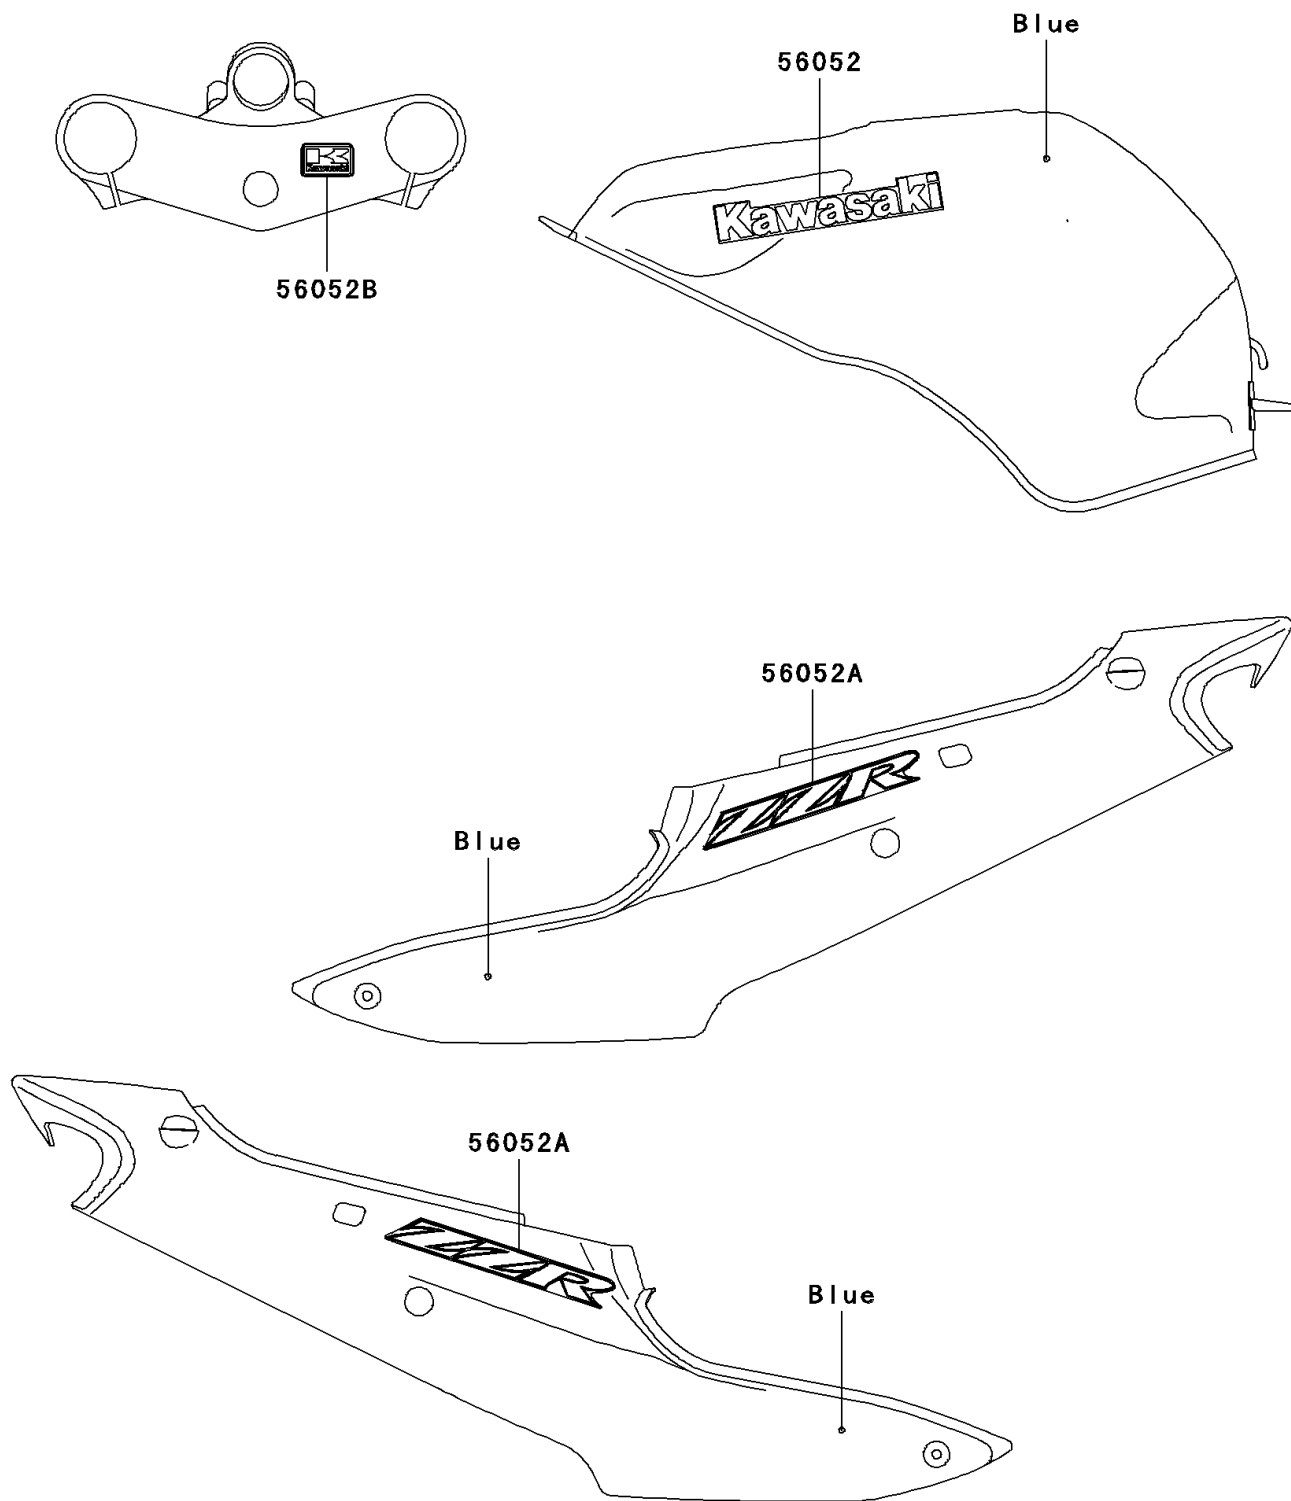

## 2005 ZZR®600 PARTS DIAGRAM

Decals(Blue)

F2861

## 2005 ZZR®600 PARTS LIST

Decals(Blue)

ITEM NAME	PART NUMBER	QUANTITY
MARK,FUEL TANK,KAWASAKI (Ref # 56052)	56052-0526	1
MARK,SIDE COVER,ZZR (Ref # 56052A)	56052-0527	1
MARK,K.KAWASAKI (Ref # 56052B)	56052-1202	1