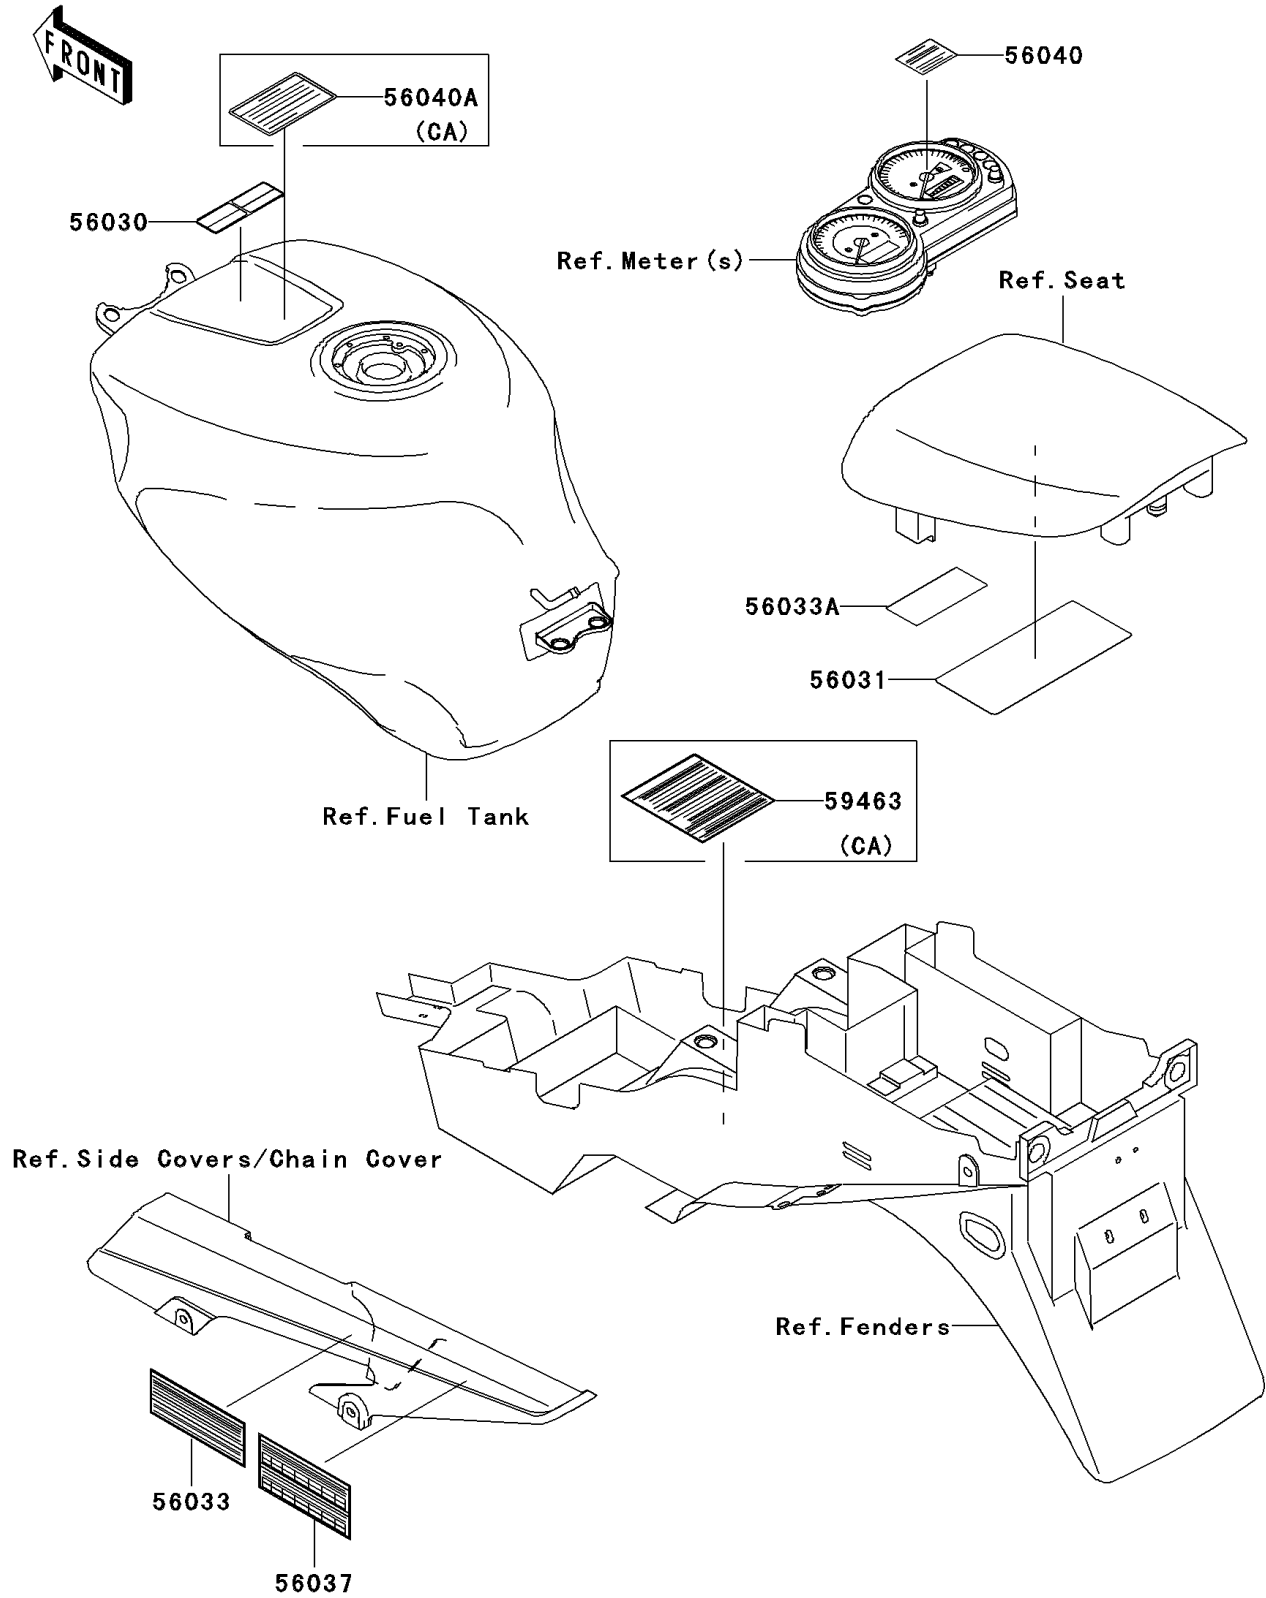

2005 ZZR®600 PARTS DIAGRAM

Labels

F2860

2005 ZZR®600 PARTS LIST

Labels

ITEM NAME	PART NUMBER	QUANTITY
LABEL,GASOLINE (Ref # 56030)	56030-1177	1
LABEL-MANUAL,DAILY SAFETY (Ref # 56031)	56031-1912	1
LABEL-MANUAL,CHAIN (Ref # 56033)	56033-0072	1
LABEL-MANUAL,OIL&OIL FILTER (Ref # 56033A)	56033-1306	1
LABEL-SPECIFICATION,TIRE&LOAD (Ref # 56037)	56037-1968	1
LABEL-WARNING,BREAK IN CAUTION (Ref # 56040)	56040-1007	1
LABEL-WARNING,EVAPO (Ref # 56040A)	56040-1121	1
LABEL-CERTIFICATION,EVAPO ROUT (Ref # 59463)	59463-1551	1