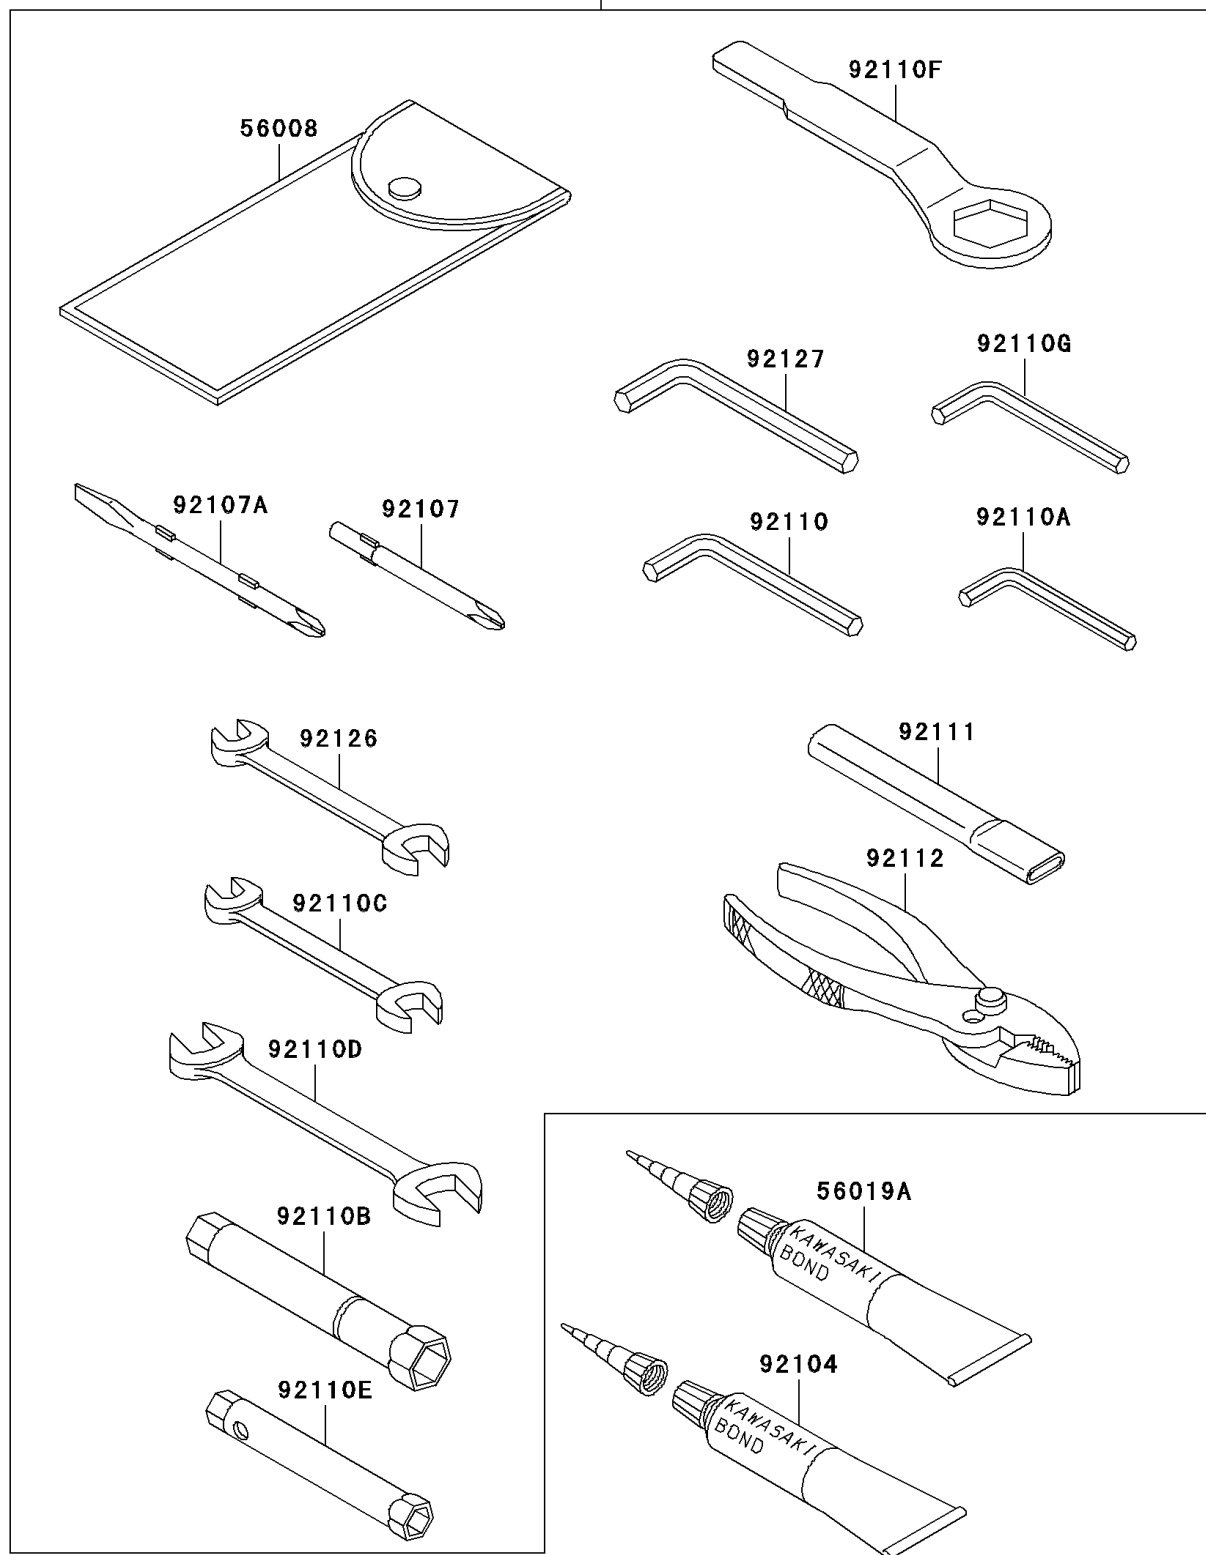

2005 ZZR®600 PARTS DIAGRAM

Owner's Tools

56007

F2810

2005 ZZR®600 PARTS LIST

Owner's Tools

ITEM NAME	PART NUMBER	QUANTITY
TOOL-KIT (Ref # 56007)	56007-1470	1
BAG,TOOL (Ref # 56008)	56008-1075	1
THREE BOND TB1211,HT/RS,WHITE (Ref # 56019A)	56019-120	1
GASKET-LIQUID,GRAY TB1216S (Ref # 92104)	92104-1063	1
TOOL-DRIVER,#3PHILLIPS (Ref # 92107)	92107-005	1
TOOL-DRIVER,#2PHILLIPS&SLOT (Ref # 92107A)	92107-1051	1
TOOL-WRENCH,ALLEN,5MM (Ref # 92110)	92110-1015	1
TOOL-WRENCH,ALLEN,3MM (Ref # 92110A)	92110-1140	1
TOOL-WRENCH,BOX,16MM (Ref # 92110B)	92110-1146	1
TOOL-WRENCH,OPEN END,10X12 (Ref # 92110C)	92110-1152	1
TOOL-WRENCH,OPEN END,14X17 (Ref # 92110D)	92110-1153	1
TOOL-WRENCH,BOX,8&10MM (Ref # 92110E)	92110-1160	1
TOOL-WRENCH,BOX END,32MM (Ref # 92110F)	92110-1161	1
TOOL-WRENCH,ALLEN,4MM (Ref # 92110G)	92110-3703	1
TOOL-BAR,BOX END WRENCH (Ref # 92111)	92111-1051	1
TOOL-PLIERS (Ref # 92112)	92112-1001	1
TOOL-WRENCH,OPEN END,8X10 (Ref # 92126)	92126-004	1
TOOL-WRENCH,ALLEN,6MM (Ref # 92127)	92127-003	1