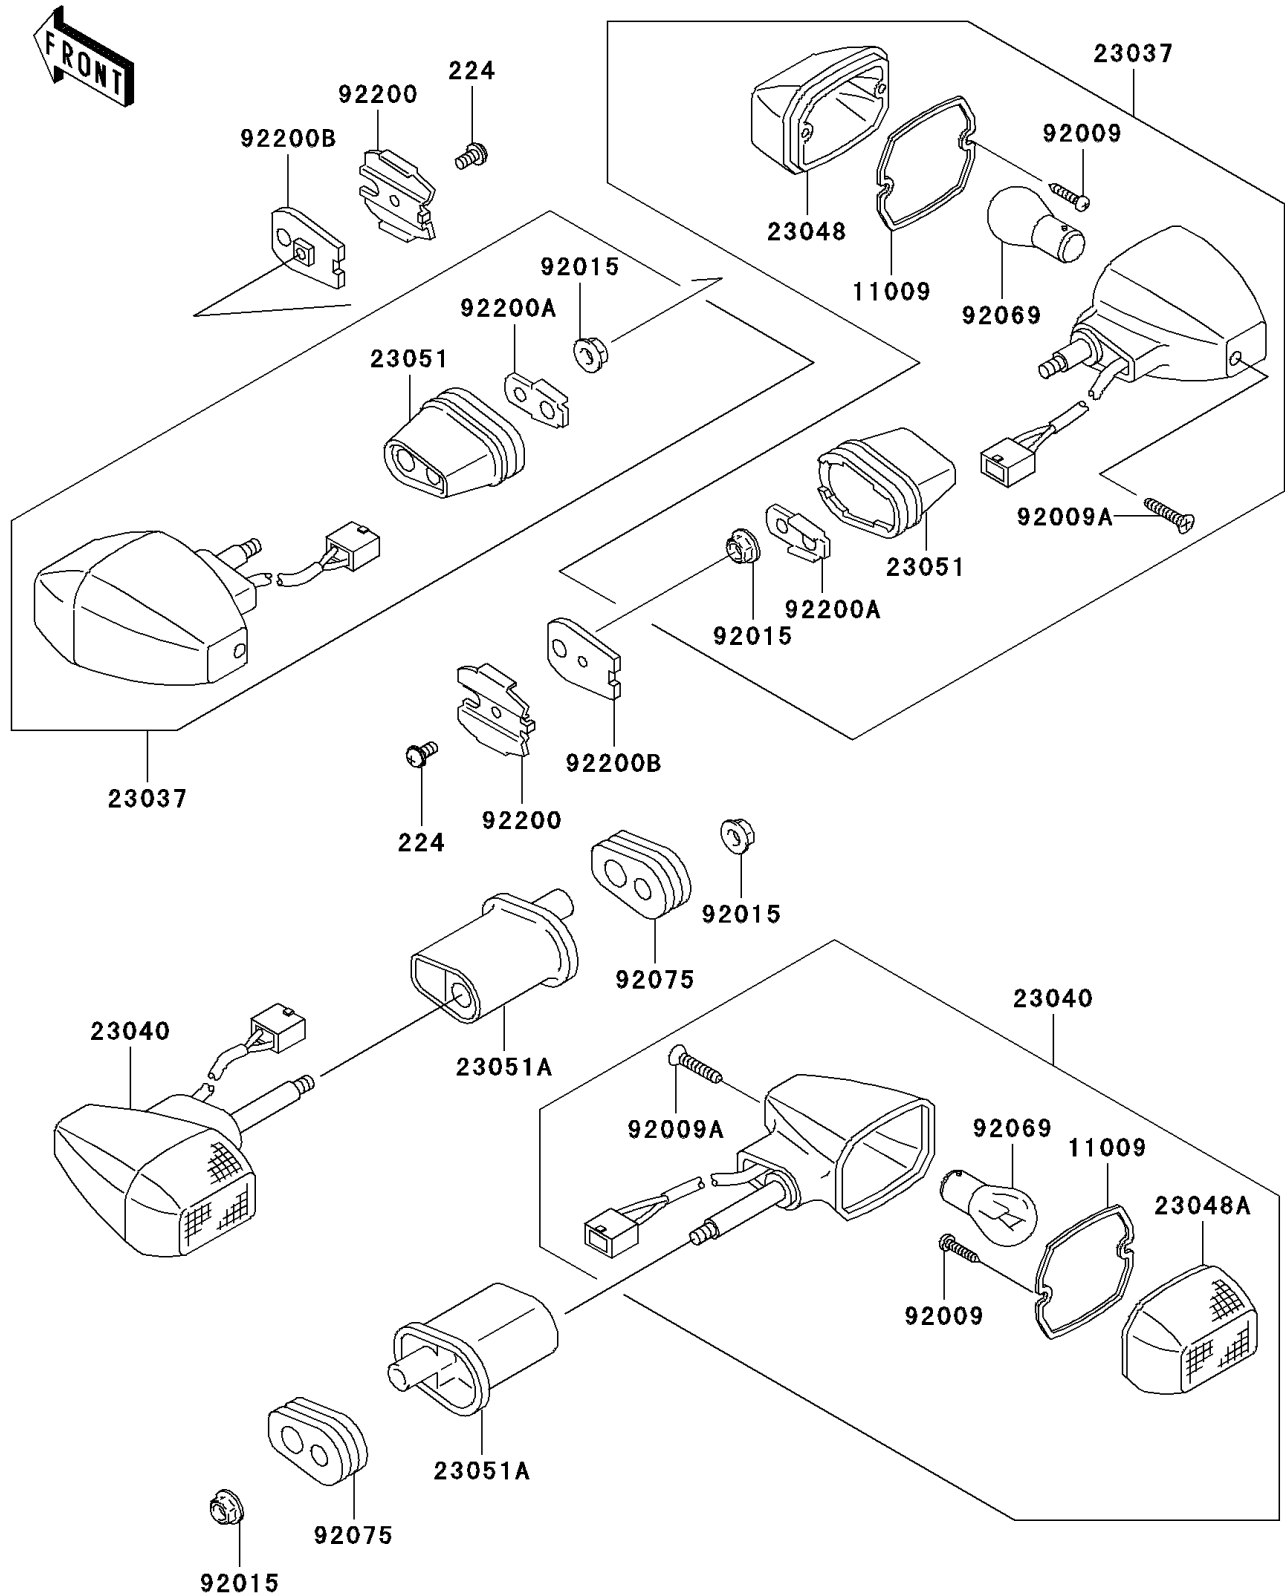

2005 ZZR®600 PARTS DIAGRAM

Turn Signals

F2730

2005 ZZR®600 PARTS LIST

Turn Signals

ITEM NAME	PART NUMBER	QUANTITY
SCREW-PAN-WP-CROS,4X8 (Ref # 224)	224C0408	1
GASKET,SIGNAL LAMP (Ref # 11009)	11009-1402	1
LAMP-ASSY-SIGNAL,FR (Ref # 23037)	23037-1428	1
LAMP-SIGNAL,RR (Ref # 23040)	23040-1295	1
LENS-SIGNAL LAMP (Ref # 23048)	23048-1054	1
LENS-SIGNAL LAMP (Ref # 23048A)	23048-1055	1
BRACKET-SIGNAL LAMP,FR (Ref # 23051)	23051-1207	1
BRACKET-SIGNAL LAMP (Ref # 23051A)	23051-1248	1
SCREW,TAPPING,3X16 (Ref # 92009)	92009-1115	1
SCREW,TAPPING,4X20 (Ref # 92009A)	92009-1304	1
NUT,FLANGED,6MM (Ref # 92015)	92015-1367	1
BULB,12V 21W (Ref # 92069)		1
DAMPER,SIGNAL LAMP (Ref # 92075)	92075-1698	1
WASHER,SIGNAL LAMP (Ref # 92200)	92200-1016	1
WASHER (Ref # 92200A)	92200-1021	1
WASHER,SIGNAL LAMP (Ref # 92200B)	92200-1520	1