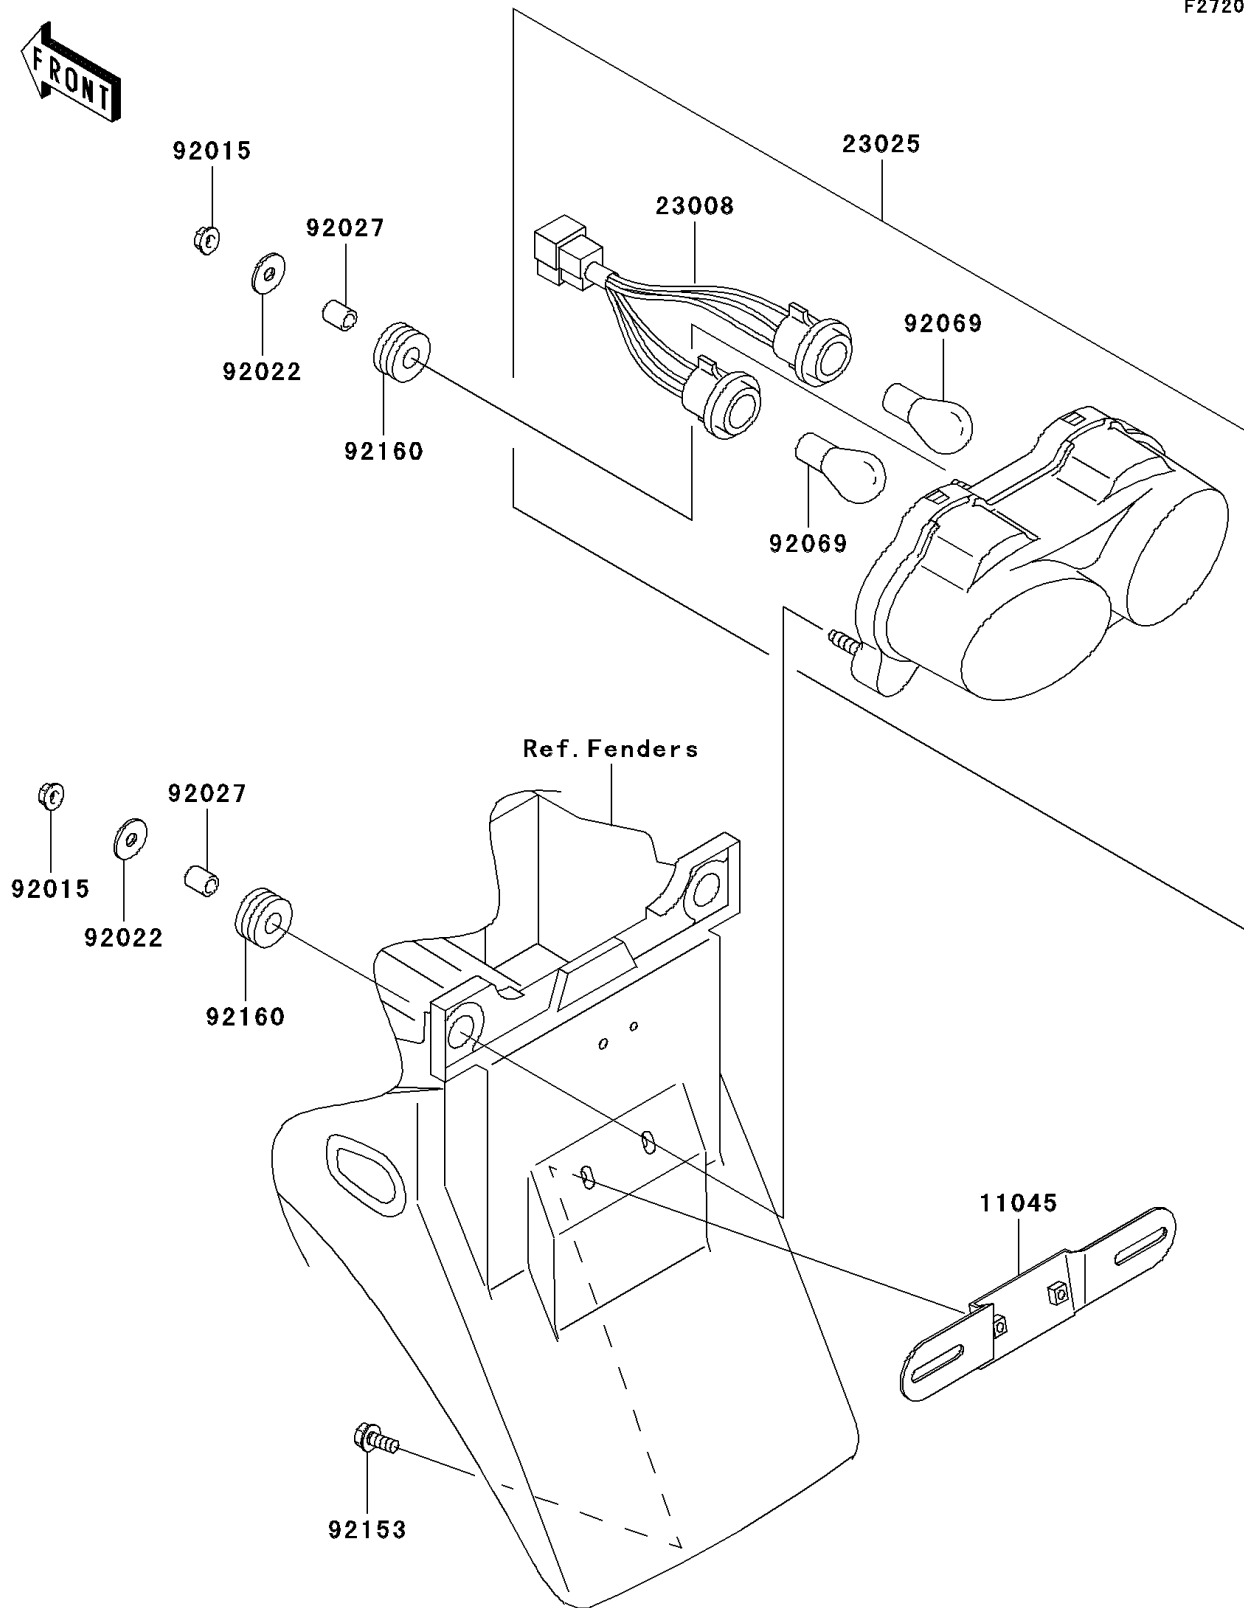

2005 ZZR®600 PARTS DIAGRAM

Taillight(s)

F2720

2005 ZZR®600 PARTS LIST

Taillight(s)

ITEM NAME	PART NUMBER	QUANTITY
BRACKET,LICENSE (Ref # 11045)	11045-1387	1
SOCKET-ASSY,TAIL LAMP (Ref # 23008)	23008-1364	1
LAMP-TAIL (Ref # 23025)	23025-1301	1
NUT,FLANGED,6MM (Ref # 92015)	92015-1367	1
WASHER,6.5X20X1.6 (Ref # 92022)	92022-1557	1
COLLAR,6.8X10X12 (Ref # 92027)	92027-162	1
BULB,12V 21/5W (Ref # 92069)	92069-063	1
BOLT,6X16 (Ref # 92153)	92153-0684	1
DAMPER (Ref # 92160)	92160-1162	1