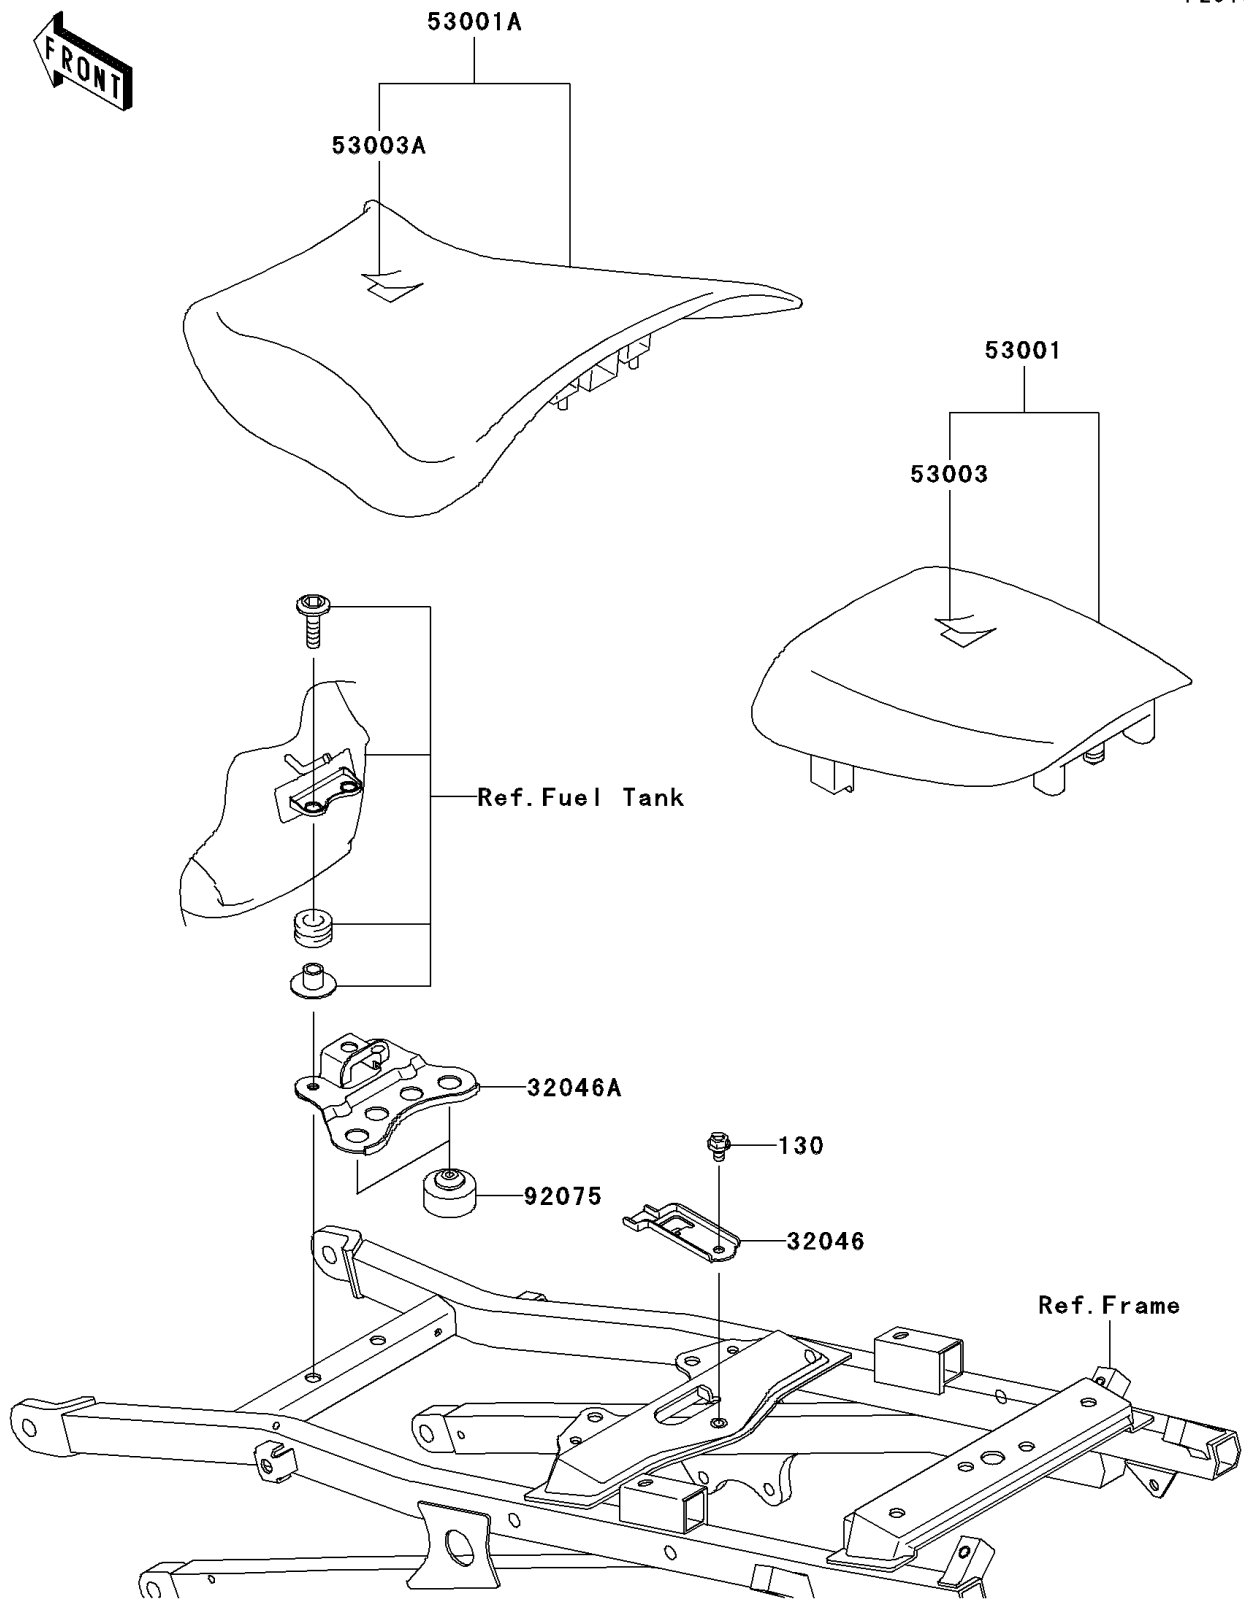

2005 ZZR®600 PARTS DIAGRAM

Seat

F2510

2005 ZZR®600 PARTS LIST

Seat

ITEM NAME	PART NUMBER	QUANTITY
BOLT-FLANGED (Ref # 130)	130J0610	1
BRACKET-SEAT,RR (Ref # 32046)	32046-1437	1
BRACKET-SEAT,FR (Ref # 32046A)	32046-1447	1
SEAT-ASSY,RR,BLACK (Ref # 53001)	53001-1866-MA	1
SEAT-ASSY,FR,BLACK (Ref # 53001A)	53001-1871-MA	1
LEATHER,REAR SEAT,BLACK (Ref # 53003)	53003-1407-MA	1
LEATHER,FRONT SEAT,BLACK (Ref # 53003A)	53003-1409-MA	1
DAMPER (Ref # 92075)	92075-1737	1