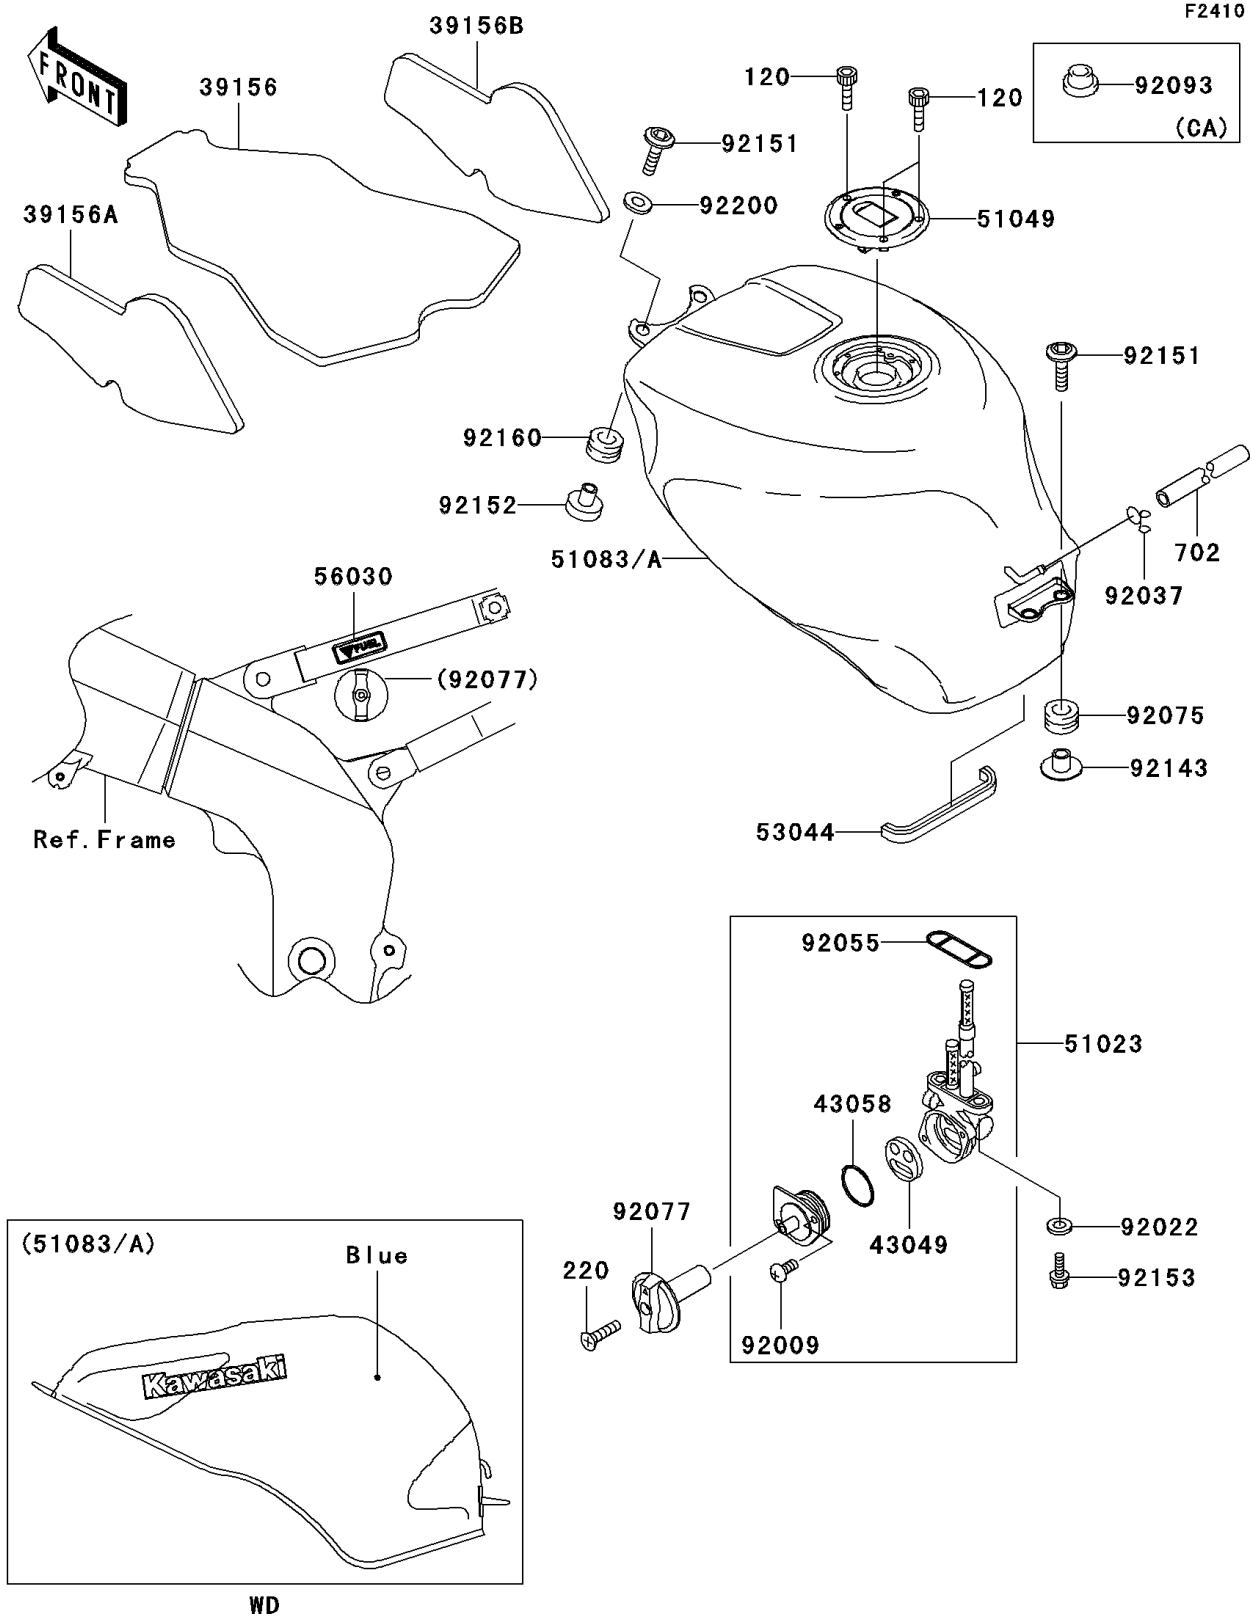

## 2005 ZZR®600 PARTS DIAGRAM

Fuel Tank

## 2005 ZZR®600 PARTS LIST

Fuel Tank

ITEM NAME	PART NUMBER	QUANTITY
PAD,FUEL TANK,CNT (Ref # 39156)	39156-1612	1
PAD,FUEL TANK,LH (Ref # 39156A)	39156-1613	1
PAD,FUEL TANK,RH (Ref # 39156B)	39156-1614	1
PACKING,TAP VALVE (Ref # 43049)	43049-1099	1
RING,TAP LEVER (Ref # 43058)	43058-1083	1
TAP-ASSY,FUEL (Ref # 51023)	51023-1318	1
CAP-TANK,FUEL (Ref # 51049)	51049-0010	1
TRIM (Ref # 53044)	53044-1296	1
LABEL,FUEL TAP (Ref # 56030)	56030-1195	1
BOLT-SOCKET (Ref # 120)	120S0516	1
SCREW-PAN-CROSS (Ref # 220)	220F0416	1
TUBE-RUBBER,6X520 (Ref # 702)	702A06520	1
SCREW,3X8 (Ref # 92009)	92009-1386	1
WASHER,6.2X11X1.5 (Ref # 92022)	92022-183	1
CLAMP,TUBE (Ref # 92037)	92037-010	1
RING-O,FUEL TAP PACKING (Ref # 92055)	92055-1112	1
DAMPER (Ref # 92075)	92075-209	1
KNOB,FUEL TAP (Ref # 92077)	92077-1123	1
COLLAR (Ref # 92143)	92143-1515	1
BOLT,SOCKET,6X35 (Ref # 92151)	92151-1835	1
COLLAR (Ref # 92152)	92152-1266	1
BOLT,FLANGED,6X25 (Ref # 92153)	92153-0514	1
DAMPER (Ref # 92160)	92160-1162	1
WASHER,6.5X22X1.6 (Ref # 92200)	92200-1087	1
TANK-COMP-FUEL,M.O.BLUE (Ref # 51083)	51083-5369-726	1
TANK-COMP-FUEL,M.O.BLUE (Ref # 51083A)	51083-5370-726	1
SEAL,FUEL TANK CAP (Ref # 92093)	92093-1030	1