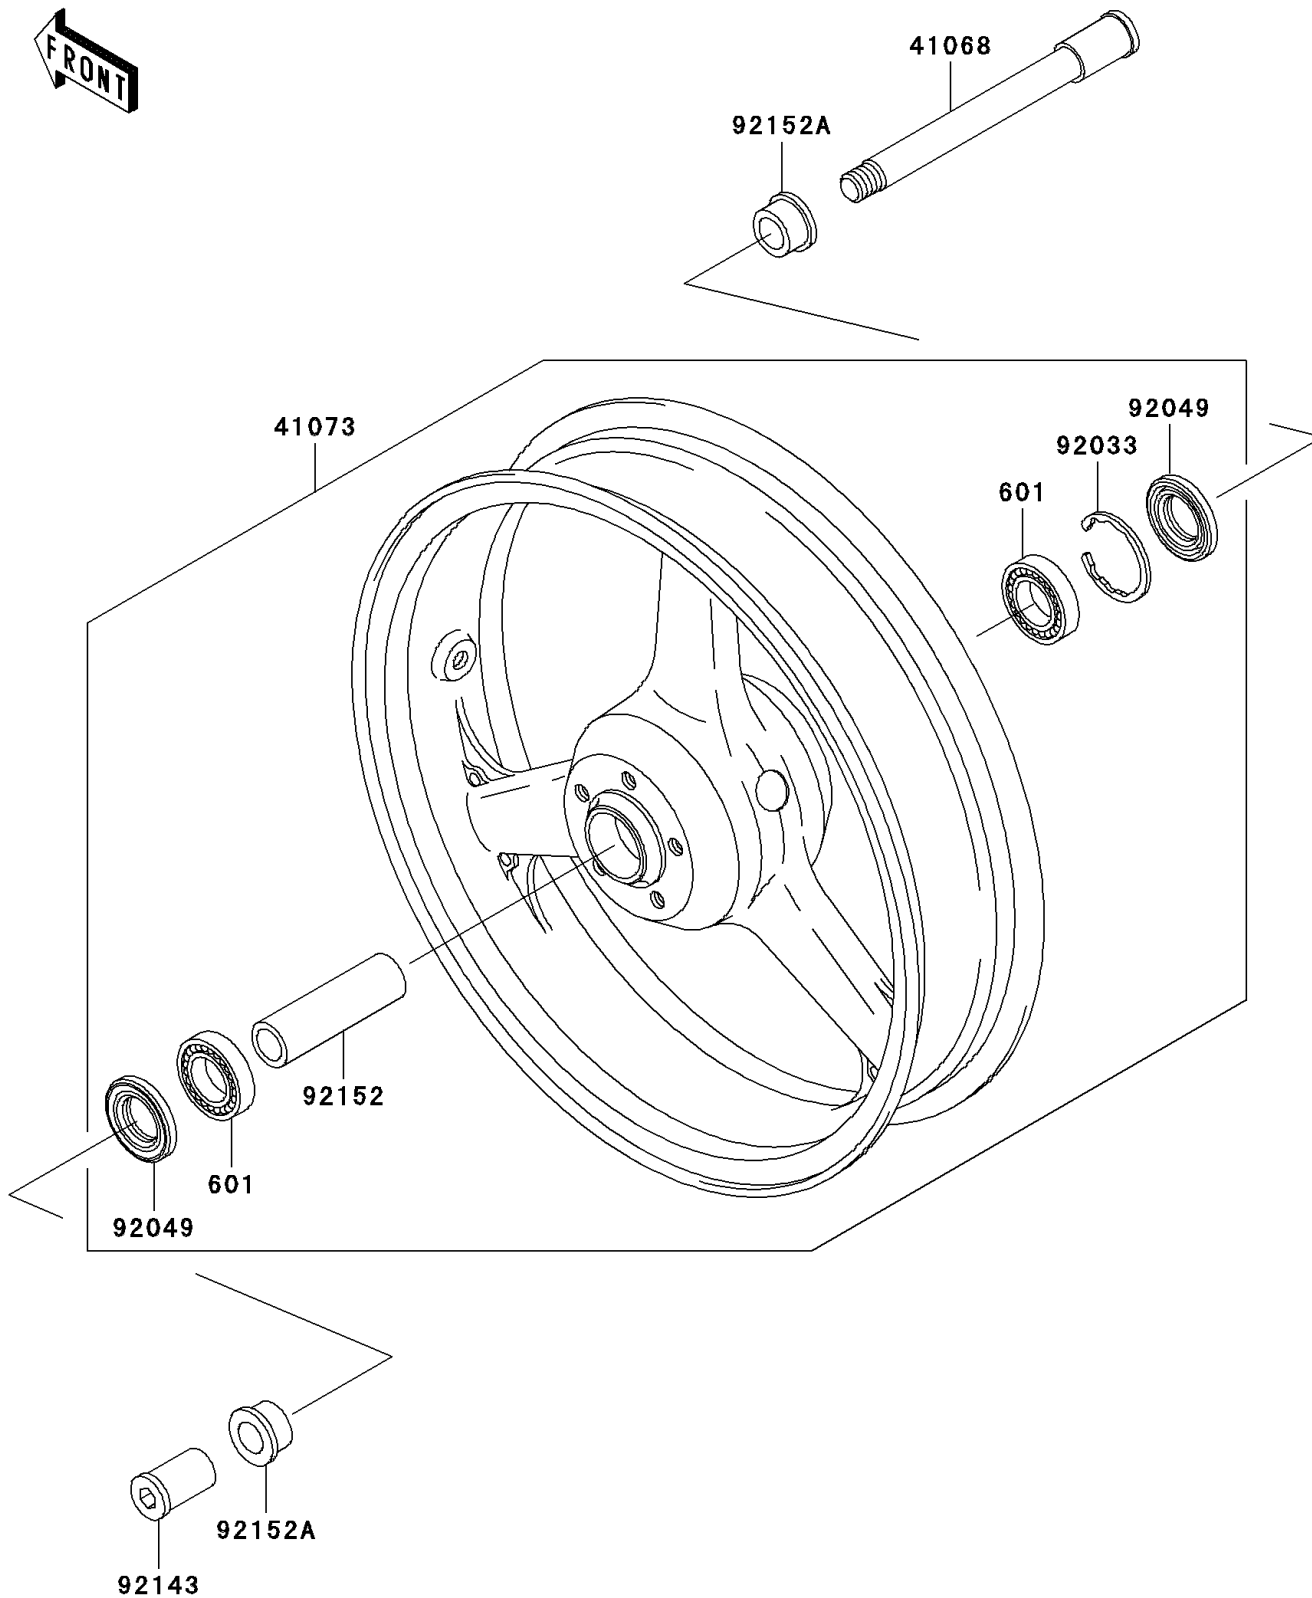

2005 ZZR®600 PARTS DIAGRAM

Front Wheel

F2230

2005 ZZR®600 PARTS LIST

Front Wheel

ITEM NAME	PART NUMBER	QUANTITY
BEARING-BALL,#6005UU (Ref # 601)	601B6005UU	1
AXLE,FR (Ref # 41068)	41068-1426	1
WHEEL-ASSY,FR,SILVER (Ref # 41073)	41073-1633-V5	1
RING-SNAP,47MM (Ref # 92033)	92033-1042	1
SEAL-OIL,BJN 32 47 5 (Ref # 92049)	92049-1377	1
COLLAR,FR AXLE,LH,L=44.5 (Ref # 92143)	92143-1478	1
COLLAR,FR HUB,L=98 (Ref # 92152)	92152-1079	1
COLLAR,FR AXLE,L=21.5 (Ref # 92152A)	92152-1251	1