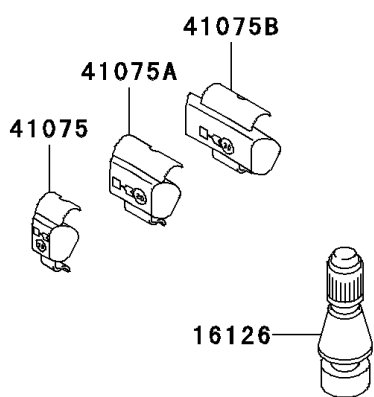

2005 ZZR®600 PARTS DIAGRAM

Tires

F2210

2005 ZZR®600 PARTS LIST

Tires

ITEM NAME	PART NUMBER	QUANTITY
VALVE,TIRE (Ref # 16126)	16126-1140	1
TIRE,FR,120/65ZR17(56W),D207F (Ref # 41009)	41009-1267	1
TIRE,RR,180/55ZR17(73W),D207T (Ref # 41009A)	41009-1268	1
TIRE,FR,120/65ZR17(56W)(MICHEL (Ref # 41009B)	41009-1312	1
TIRE,RR,180/55ZR17(73W)(MICHEL (Ref # 41009C)	41009-1313	1
BALANCER-WHEEL,10G,SILVER (Ref # 41075)	41075-1014	1
BALANCER-WHEEL,20G,SILVER (Ref # 41075A)	41075-1015	1
BALANCER-WHEEL,30G,SILVER (Ref # 41075B)	41075-1016	1