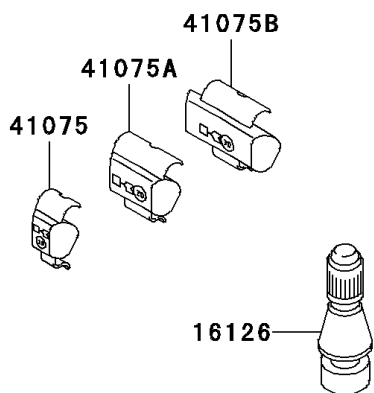

2005 ZZR®600 PARTS DIAGRAM

Tires

F2210

2005 ZZR®600 PARTS LIST

Tires

ITEM NAME	PART NUMBER	QUANTITY
VALVE,TIRE (Ref # 16126)	16126-1140	1
TIRE,FR,120/65ZR17(56W),D207F (Ref # 41009)	41009-1267	1
TIRE,RR,180/55ZR17(73W),D207T (Ref # 41009A)	41009-1268	1
TIRE,FR,120/65ZR17(56W)(MICHEL (Ref # 41009B)	41009-1312	1
TIRE,RR,180/55ZR17(73W)(MICHEL (Ref # 41009C)	41009-1313	1
BALANCER-WHEEL,10G,SILVER (Ref # 41075)	41075-1014	1
BALANCER-WHEEL,20G,SILVER (Ref # 41075A)	41075-1015	1
BALANCER-WHEEL,30G,SILVER (Ref # 41075B)	41075-1016	1