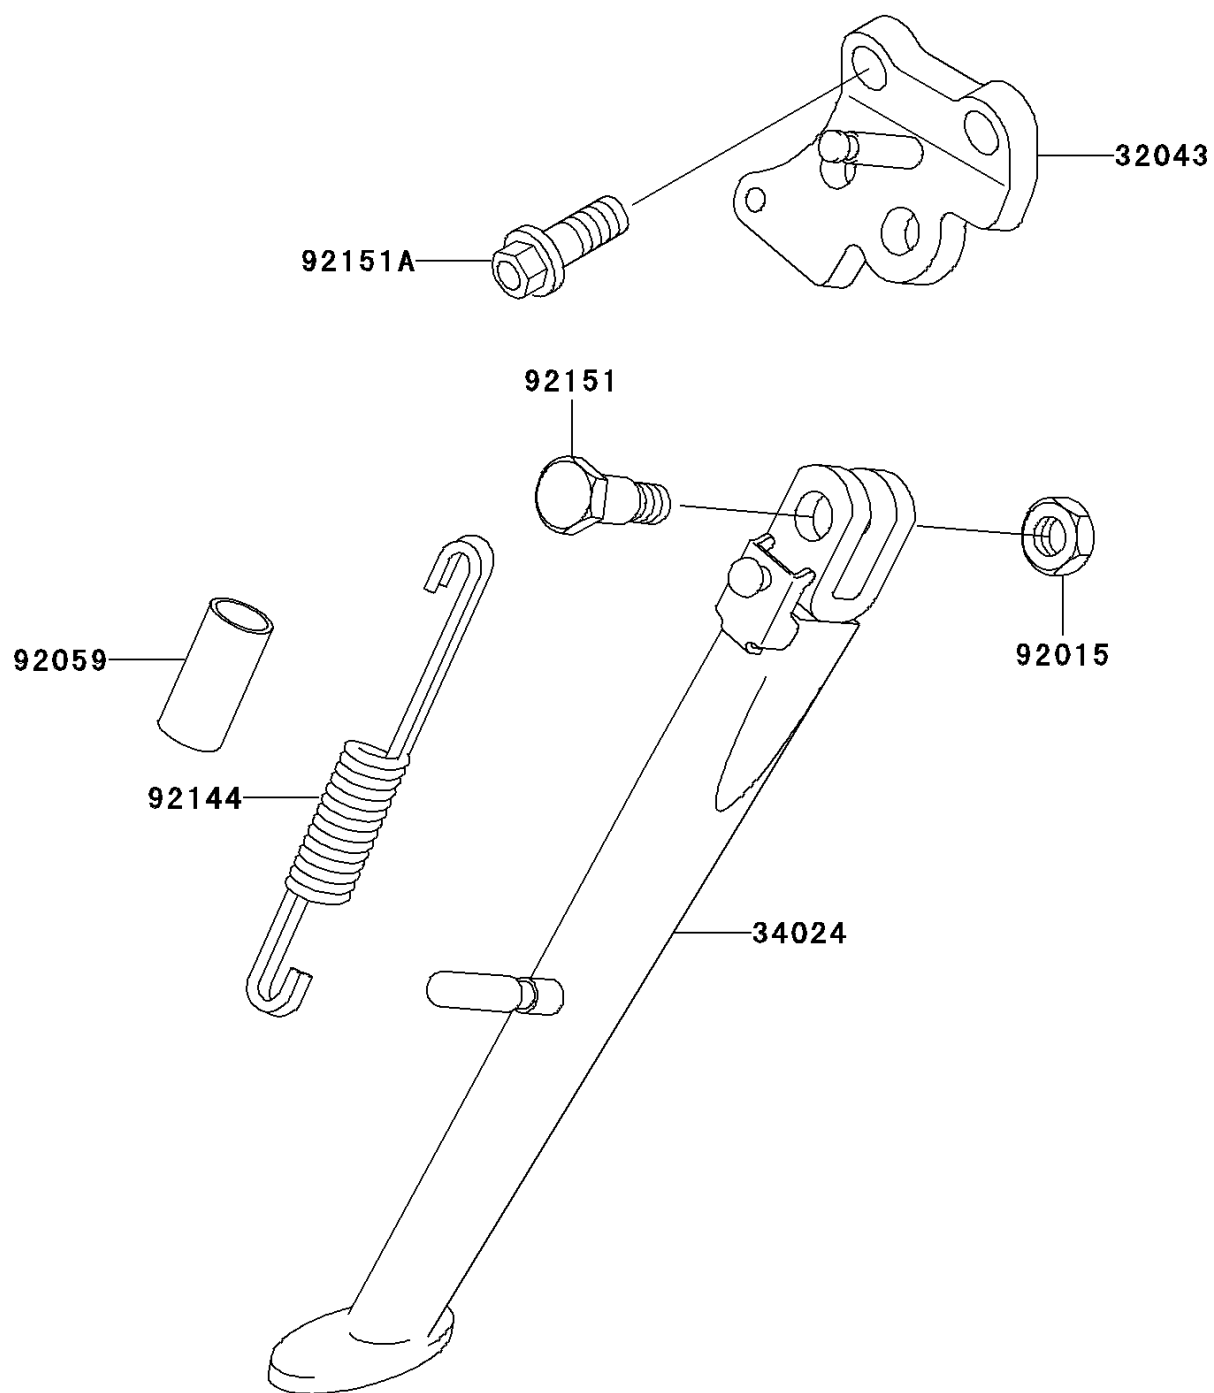

2005 ZZR®600 PARTS DIAGRAM

Stand(s)

F2190

2005 ZZR®600 PARTS LIST

Stand(s)

ITEM NAME	PART NUMBER	QUANTITY
BRACKET-STAND,SIDE,BLACK (Ref # 32043)	32043-1435-10	1
STAND-SIDE (Ref # 34024)	34024-1345	1
NUT,LOCK,10MM,BLACK (Ref # 92015)	92015-1188	1
TUBE,14X17X50 (Ref # 92059)	92059-1961	1
SPRING,SIDE STAND (Ref # 92144)	92144-1818	1
BOLT,SIDE STAND (Ref # 92151)	92151-1797	1
BOLT,FLANGED,10X25 (Ref # 92151A)	92151-1802	1