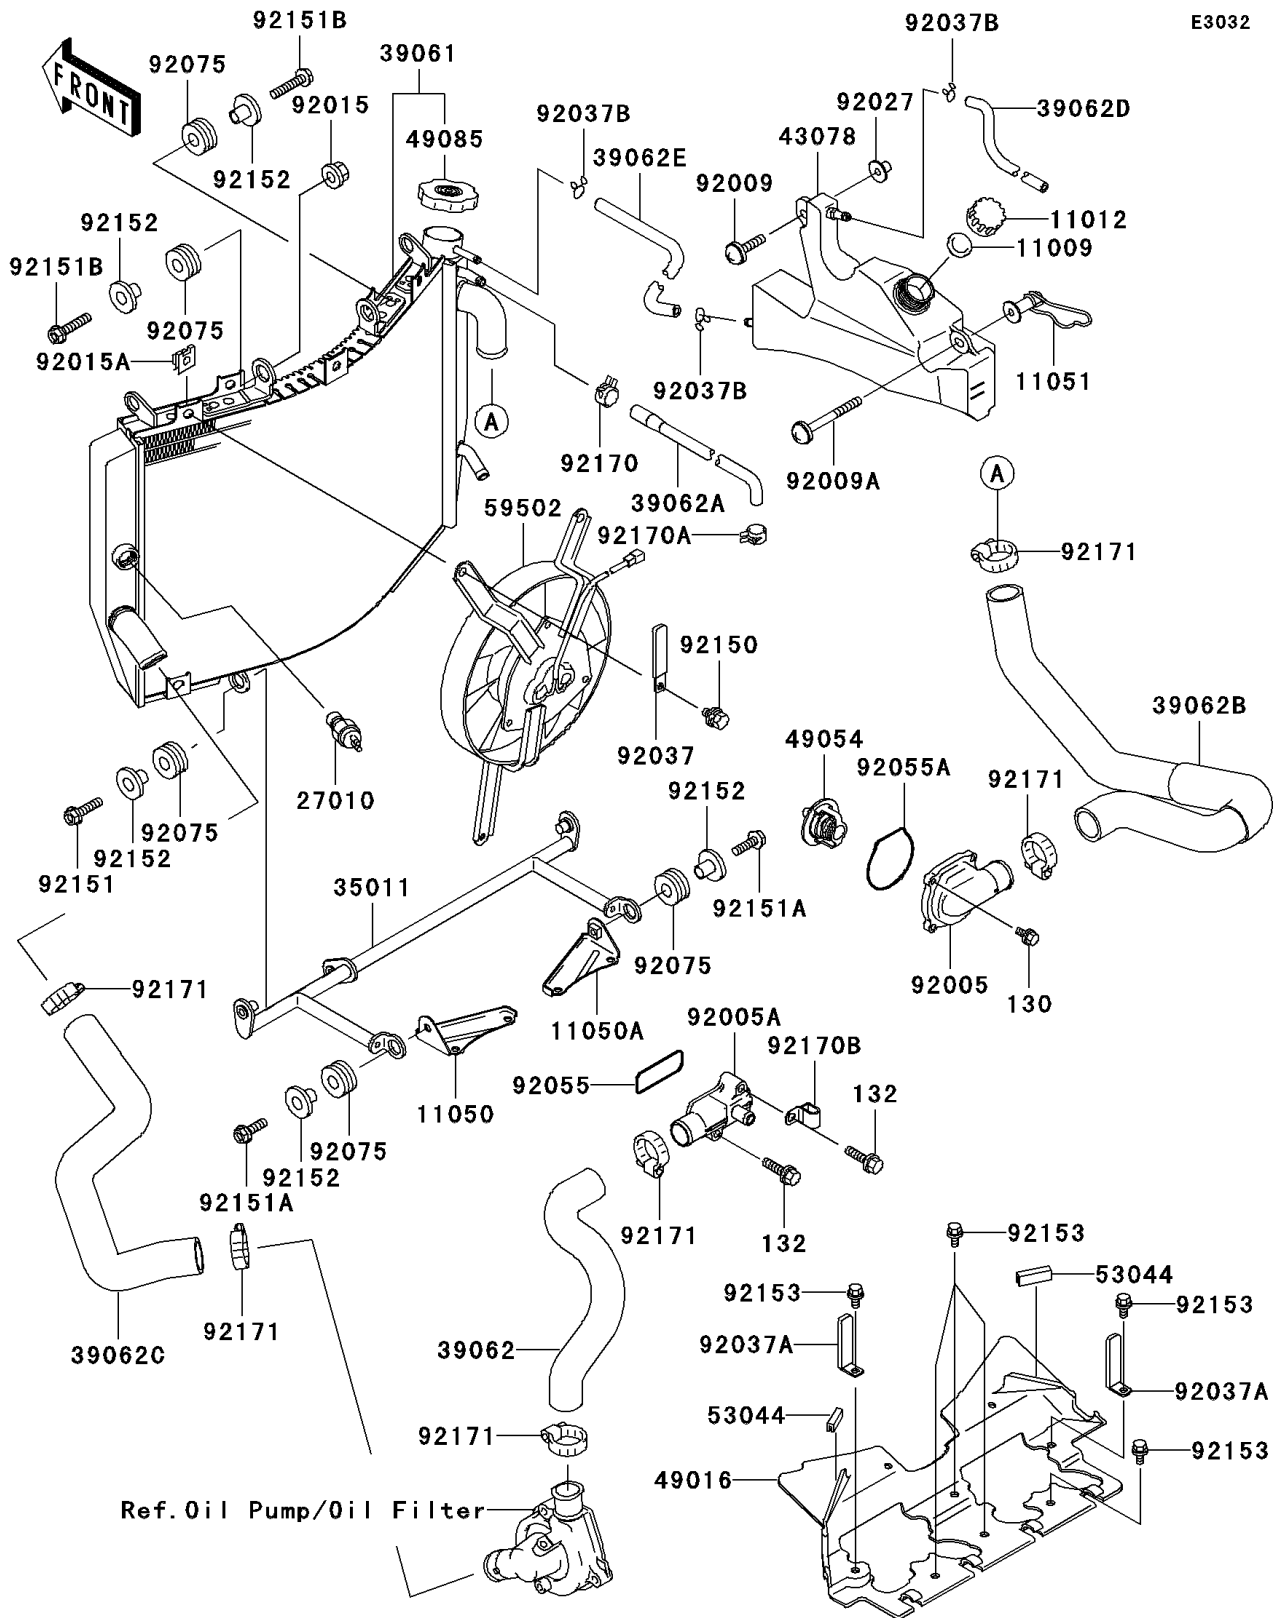

2005 ZZR®600 PARTS DIAGRAM

Radiator

E3032

2005 ZZR®600 PARTS LIST

Radiator

ITEM NAME	PART NUMBER	QUANTITY
GASKET,RESERVOIR TANK CAP (Ref # 11009)	11009-1145	1
CAP (Ref # 11012)	11012-1084	1
BRACKET (Ref # 11050)	11050-1643	1
BRACKET (Ref # 11050A)	11050-1644	1
BRACKET (Ref # 11051)	11051-1864	1
SWITCH,THERMOSTAT (Ref # 27010)	27010-1304	1
STAY (Ref # 35011)	35011-1903	1
RADIATOR-ASSY (Ref # 39061)	39061-1286	1
HOSE-COOLING,PUMP-CYLINDER (Ref # 39062)	39062-1633	1
HOSE-COOLING (Ref # 39062A)	39062-1742	1
HOSE-COOLING,RADIATOR-HEAD (Ref # 39062B)	39062-1750	1
HOSE-COOLING,RADIATOR-PUMP (Ref # 39062C)	39062-1751	1
HOSE-COOLING (Ref # 39062D)	39062-1780	1
HOSE-COOLING,RADIATOR-RESERVER (Ref # 39062E)	39062-1908	1
RESERVOIR (Ref # 43078)	43078-1162	1
COVER-SEAL (Ref # 49016)	49016-1206	1
THERMOSTAT (Ref # 49054)	49054-1067	1
CAP-ASSY-PRESSURE (Ref # 49085)	49085-1067	1
TRIM (Ref # 53044)	53044-1174	1
FAN-ASSY (Ref # 59502)	59502-1128	1
FITTING,THERMOSTAT (Ref # 92005)	92005-1275	1
FITTING,CYLINDER (Ref # 92005A)	92005-1343	1
SCREW,6X25 (Ref # 92009)	92009-1465	1
SCREW,6X56 (Ref # 92009A)	92009-1829	1
NUT,FLANGED,6MM,BLACK (Ref # 92015)	92015-1233	1
NUT (Ref # 92015A)	92015-1487	1
COLLAR,FLANGED,L=12.1,BLACK (Ref # 92027)	92027-1651	1
CLAMP,L=60 (Ref # 92037)	92037-1069	1
CLAMP,HARNESS (Ref # 92037A)	92037-1316	1

2005 ZZR®600 PARTS LIST

Radiator

ITEM NAME	PART NUMBER	QUANTITY
CLAMP,TUBE (Ref # 92037B)	92037-147	1
RING-O (Ref # 92055)	92055-1402	1
RING-O,THERMOSTAT CAP (Ref # 92055A)	92055-1699	1
DAMPER,RUBBER (Ref # 92075)	92075-1123	1
BOLT,6X12 (Ref # 92150)	92150-1186	1
BOLT,6X25 (Ref # 92151)	92151-1225	1
BOLT,6X20 (Ref # 92151A)	92151-1226	1
BOLT,6X30 (Ref # 92151B)	92151-1228	1
COLLAR (Ref # 92152)	92152-1074	1
BOLT,M6X12 (Ref # 92153)	92153-1174	1
BOLT-FLANGED (Ref # 130)	130J0514	1
BOLT-FLANGED-SMALL (Ref # 132)	132J0630	1
CLAMP (Ref # 92170)	92170-1167	1
CLAMP (Ref # 92170A)	92170-1493	1
CLAMP (Ref # 92170B)	92170-1577	1
CLAMP (Ref # 92171)	92171-0179	1