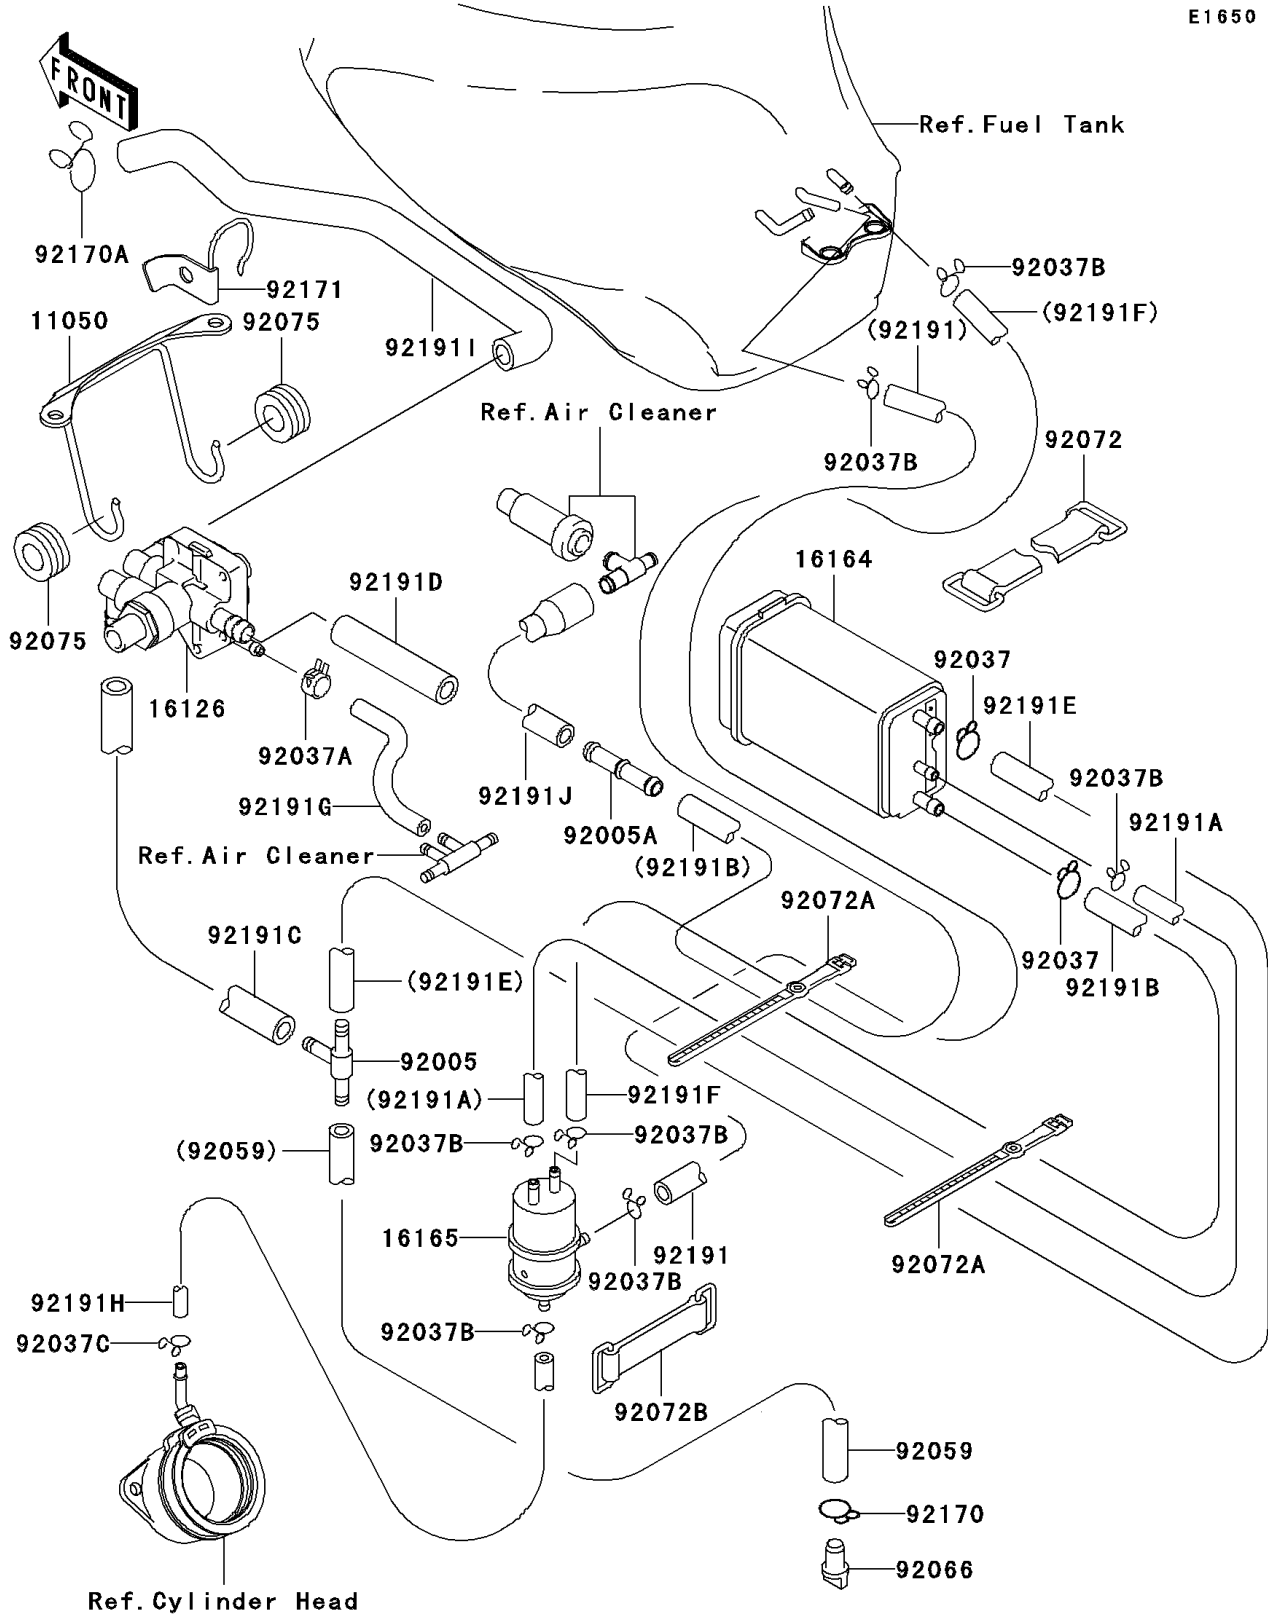

2005 ZZR®600 PARTS DIAGRAM

Fuel Evaporative System(CA)

E1650

2005 ZZR®600 PARTS LIST

Fuel Evaporative System(CA)

ITEM NAME	PART NUMBER	QUANTITY
BRACKET (Ref # 11050)	11050-1729	1
VALVE (Ref # 16126)	16126-1354	1
CANISTER (Ref # 16164)	16164-1052	1
SEPARATOR (Ref # 16165)	16165-1001	1
FITTING (Ref # 92005)	92005-1304	1
FITTING (Ref # 92005A)	92005-1377	1
CLAMP,HOSE (Ref # 92037)	92037-1104	1
CLAMP,TUBE (Ref # 92037A)	92037-1461	1
CLAMP,TUBE (Ref # 92037B)	92037-147	1
CLAMP (Ref # 92037C)	92037-1712	1
TUBE,7X12X440,YELLOW (Ref # 92059)	92059-1440	1
PLUG,DRAIN (Ref # 92066)	92066-1211	1
BAND,L=90 (Ref # 92072)	92072-045	1
BAND,L=202 (Ref # 92072A)	92072-1195	1
BAND,L=50 (Ref # 92072B)	92072-1419	1
DAMPER,MUFFLER (Ref # 92075)	92075-1621	1
CLAMP (Ref # 92170)	92170-1529	1
CLAMP (Ref # 92170A)	92170-1997	1
CLAMP (Ref # 92171)	92171-1236	1
TUBE,SEPARATOR-TANK,RED (Ref # 92191)	92191-1234	1
TUBE,SEPARATOR-CANIST,BLUE (Ref # 92191A)	92191-1236	1
TUBE,CANISTER-FILTER,GREEN (Ref # 92191B)	92191-1237	1
TUBE,VALVE-FITTING,YELLOW (Ref # 92191C)	92191-1238	1
TUBE,CARB-VALVE (Ref # 92191D)	92191-1240	1
TUBE,FITTING-CANIST,YELLOW (Ref # 92191E)	92191-1250	1
TUBE,SEPARATOR-TANK,BLUE (Ref # 92191F)	92191-1268	1
TUBE,FITTING-VALVE (Ref # 92191G)	92191-1275	1
TUBE,SEPARATOR-CARB,WHITE (Ref # 92191H)	92191-1276	1
TUBE,AIR VENT-VALVE (Ref # 92191I)	92191-1503	1

2005 ZZR®600 PARTS LIST

Fuel Evaporative System(CA)

ITEM NAME	PART NUMBER	QUANTITY
TUBE (Ref # 92191J)	92191-1514	1