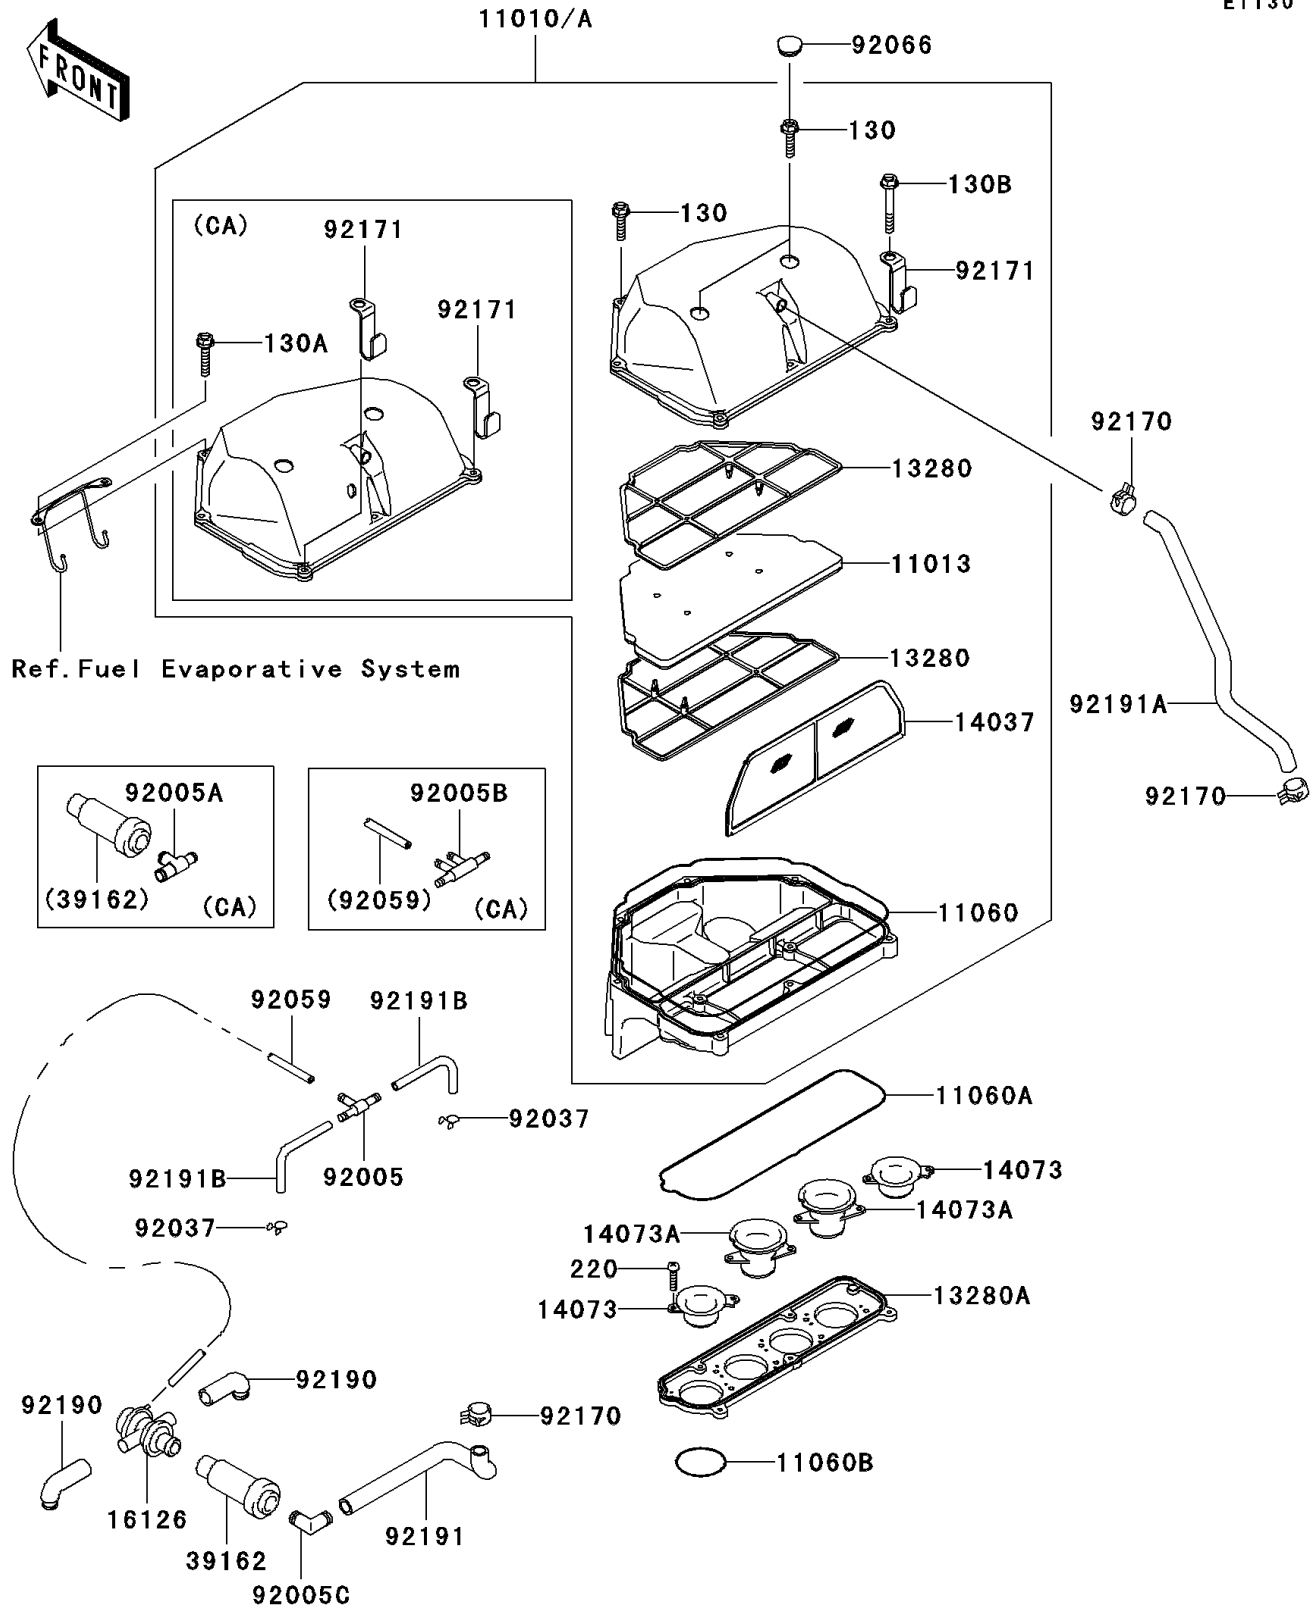

2005 ZZR®600 PARTS DIAGRAM

Air Cleaner

E1130

2005 ZZR®600 PARTS LIST

Air Cleaner

ITEM NAME	PART NUMBER	QUANTITY
BOLT-FLANGED (Ref # 130B)	130H0645	1
SCREW-PAN-CROSS (Ref # 220)	220D0520	1
ELEMENT-AIR FILTER (Ref # 11013)	11013-1274	1
GASKET,AIR FILTER (Ref # 11060)	11060-1845	1
GASKET,AIR FILTER (Ref # 11060A)	11060-1846	1
GASKET,CARBURETOR (Ref # 11060B)	11060-1847	1
HOLDER,AIR FILTER ELEMENT (Ref # 13280)	13280-1072	1
HOLDER,AIR FILTER (Ref # 13280A)	13280-1203	1
SCREEN,AIR FILTER (Ref # 14037)	14037-1193	1
DUCT,#1 (Ref # 14073)	14073-1715	1
DUCT,#2 (Ref # 14073A)	14073-1716	1
VALVE,AIR SWITCH (Ref # 16126)	16126-1361	1
SILENCER-INTAKE (Ref # 39162)	39162-1091	1
CLAMP (Ref # 92037)	92037-1712	1
TUBE,FUEL,4X9X140 (Ref # 92059)	92059-1230	1
PLUG (Ref # 92066)	92066-1389	1
CLAMP (Ref # 92170)	92170-1060	1
TUBE,AIR FILTER-VALVE (Ref # 92190)	92190-1581	1
TUBE,AIR FILTER-SWITCH (Ref # 92191)	92191-1230	1
TUBE,BLOWBY (Ref # 92191A)	92191-1242	1
TUBE (Ref # 92191B)	92191-1262	1
BOLT-FLANGED,6X25 (Ref # 130)	130H0625	2
BOLT-FLANGED,6X30 (Ref # 130A)	130H0630	1
FILTER-ASSY-AIR (Ref # 11010)	11010-1736	1
FILTER-ASSY-AIR (Ref # 11010A)	11010-1737	1
FITTING,TUBE,T-TYPE (Ref # 92005)	92005-1017	1
FITTING,T-TYPE (Ref # 92005A)	92005-1252	1
FITTING (Ref # 92005B)	92005-1307	1
FITTING (Ref # 92005C)	92005-1309	1

2005 ZZR®600 PARTS LIST

Air Cleaner

ITEM NAME	PART NUMBER	QUANTITY
CLAMP (Ref # 92171)	92171-1230	2