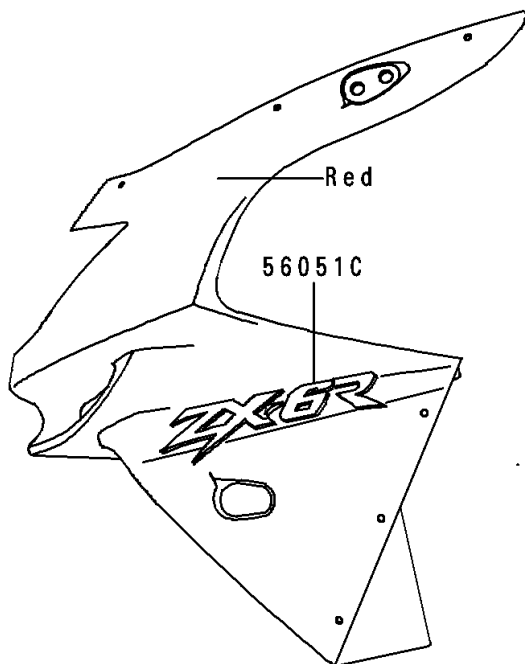

1998 NINJA® ZX™-6R PARTS DIAGRAM

Decals(Red)

F2861B

1998 NINJA® ZX™-6R PARTS LIST

Decals(Red)

ITEM NAME	PART NUMBER	QUANTITY
MARK,FUEL TANK,KAWASAKI (Ref # 56051)	56051-1797	1
MARK,SEAT COVER,LH,NINJA (Ref # 56051A)	56051-1798	1
MARK,SEAT COVER,RH,NINJA (Ref # 56051B)	56051-1799	1
MARK,UPP COWLING,ZX-6R (Ref # 56051C)	56051-1800	1