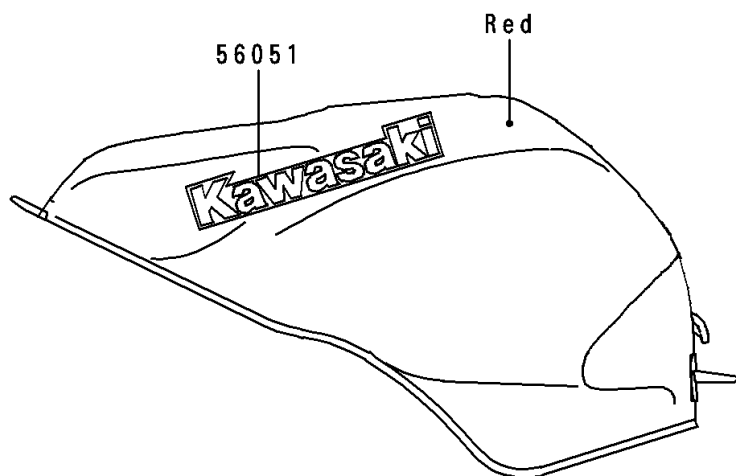

1998 NINJA® ZX™-6R PARTS DIAGRAM

Decals(Red)

F2861B

1998 NINJA® ZX™-6R PARTS LIST

Decals(Red)

ITEM NAME	PART NUMBER	QUANTITY
MARK,FUEL TANK,KAWASAKI (Ref # 56051)	56051-1797	1
MARK,SEAT COVER,LH,NINJA (Ref # 56051A)	56051-1798	1
MARK,SEAT COVER,RH,NINJA (Ref # 56051B)	56051-1799	1
MARK,UPP COWLING,ZX-6R (Ref # 56051C)	56051-1800	1