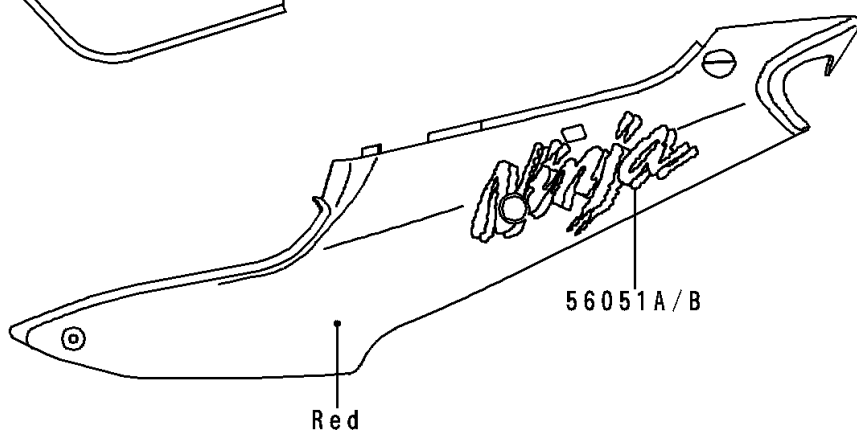

1998 NINJA® ZX™-6R PARTS DIAGRAM

Decals(Red)

F2861B

1998 NINJA® ZX™-6R PARTS LIST

Decals(Red)

ITEM NAME	PART NUMBER	QUANTITY
MARK,FUEL TANK,KAWASAKI (Ref # 56051)	56051-1797	1
MARK,SEAT COVER,LH,NINJA (Ref # 56051A)	56051-1798	1
MARK,SEAT COVER,RH,NINJA (Ref # 56051B)	56051-1799	1
MARK,UPP COWLING,ZX-6R (Ref # 56051C)	56051-1800	1