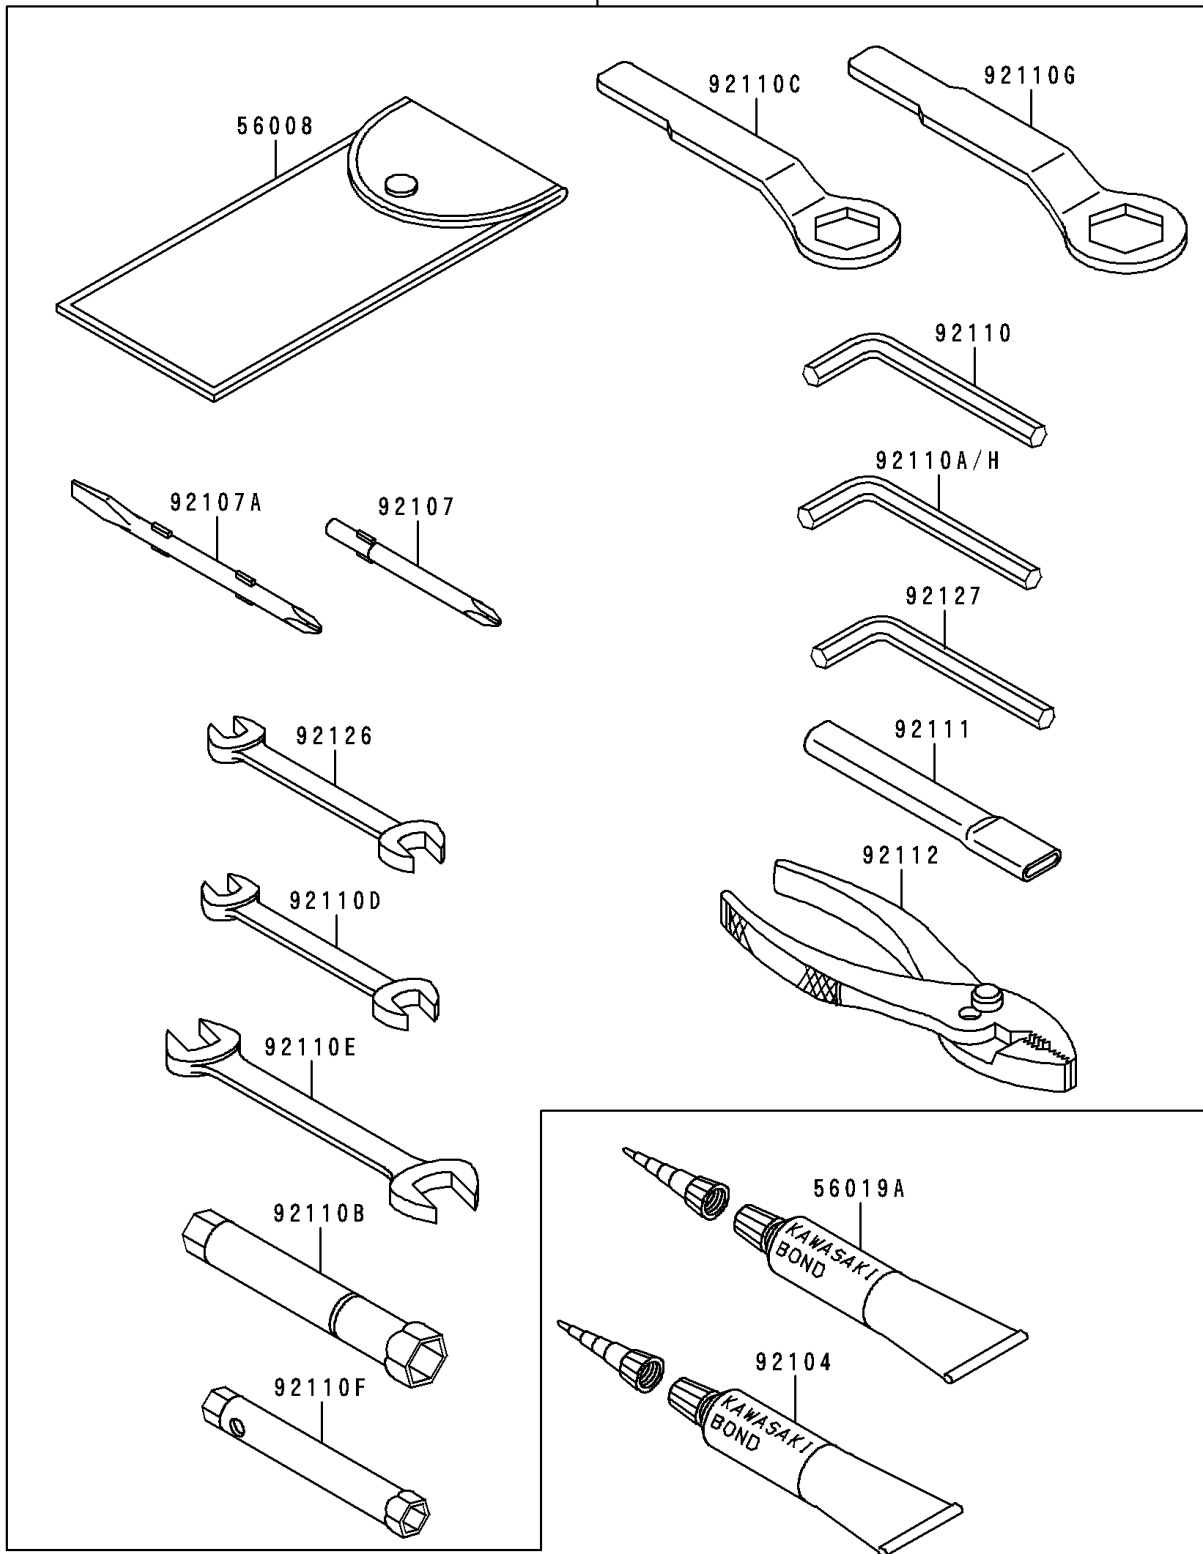

## 1998 NINJA® ZX™-6R PARTS DIAGRAM

Owner's Tools

56007

F2810

## 1998 NINJA® ZX™-6R PARTS LIST

Owner's Tools

ITEM NAME	PART NUMBER	QUANTITY
TOOL-KIT (Ref # 56007)	56007-1418	1
BAG,TOOL (Ref # 56008)	56008-1075	1
THREE BOND TB1211,HT/RS,WHITE (Ref # 56019A)	56019-120	1
GASKET-LIQUID,TUBE,100G,BLACK (Ref # 92104)	92104-1003	1
TOOL-DRIVER,#3PHILLIPS (Ref # 92107)	92107-005	1
TOOL-DRIVER,#2PHILLIPS&SLOT (Ref # 92107A)	92107-1051	1
TOOL-WRENCH,ALLEN,5MM (Ref # 92110)	92110-1015	1
TOOL-WRENCH,ALLEN,3MM (Ref # 92110A)	92110-1140	1
TOOL-WRENCH,BOX,16MM (Ref # 92110B)	92110-1146	1
TOOL-WRENCH,BOX END,27MM (Ref # 92110C)	92110-1147	1
TOOL-WRENCH,OPEN END,10X12 (Ref # 92110D)	92110-1152	1
TOOL-WRENCH,OPEN END,14X17 (Ref # 92110E)	92110-1153	1
TOOL-WRENCH,BOX,8&10MM (Ref # 92110F)	92110-1160	1
TOOL-WRENCH,BOX END,32MM (Ref # 92110G)	92110-1161	1
TOOL-WRENCH,ALLEN,4MM (Ref # 92110H)	92110-3703	1
TOOL-BAR,BOX END WRENCH (Ref # 92111)	92111-1051	1
TOOL-PLIERS (Ref # 92112)	92112-003	1
TOOL-WRENCH,OPEN END,8X10 (Ref # 92126)	92126-001	1
TOOL-WRENCH,ALLEN,6MM (Ref # 92127)	92127-003	1