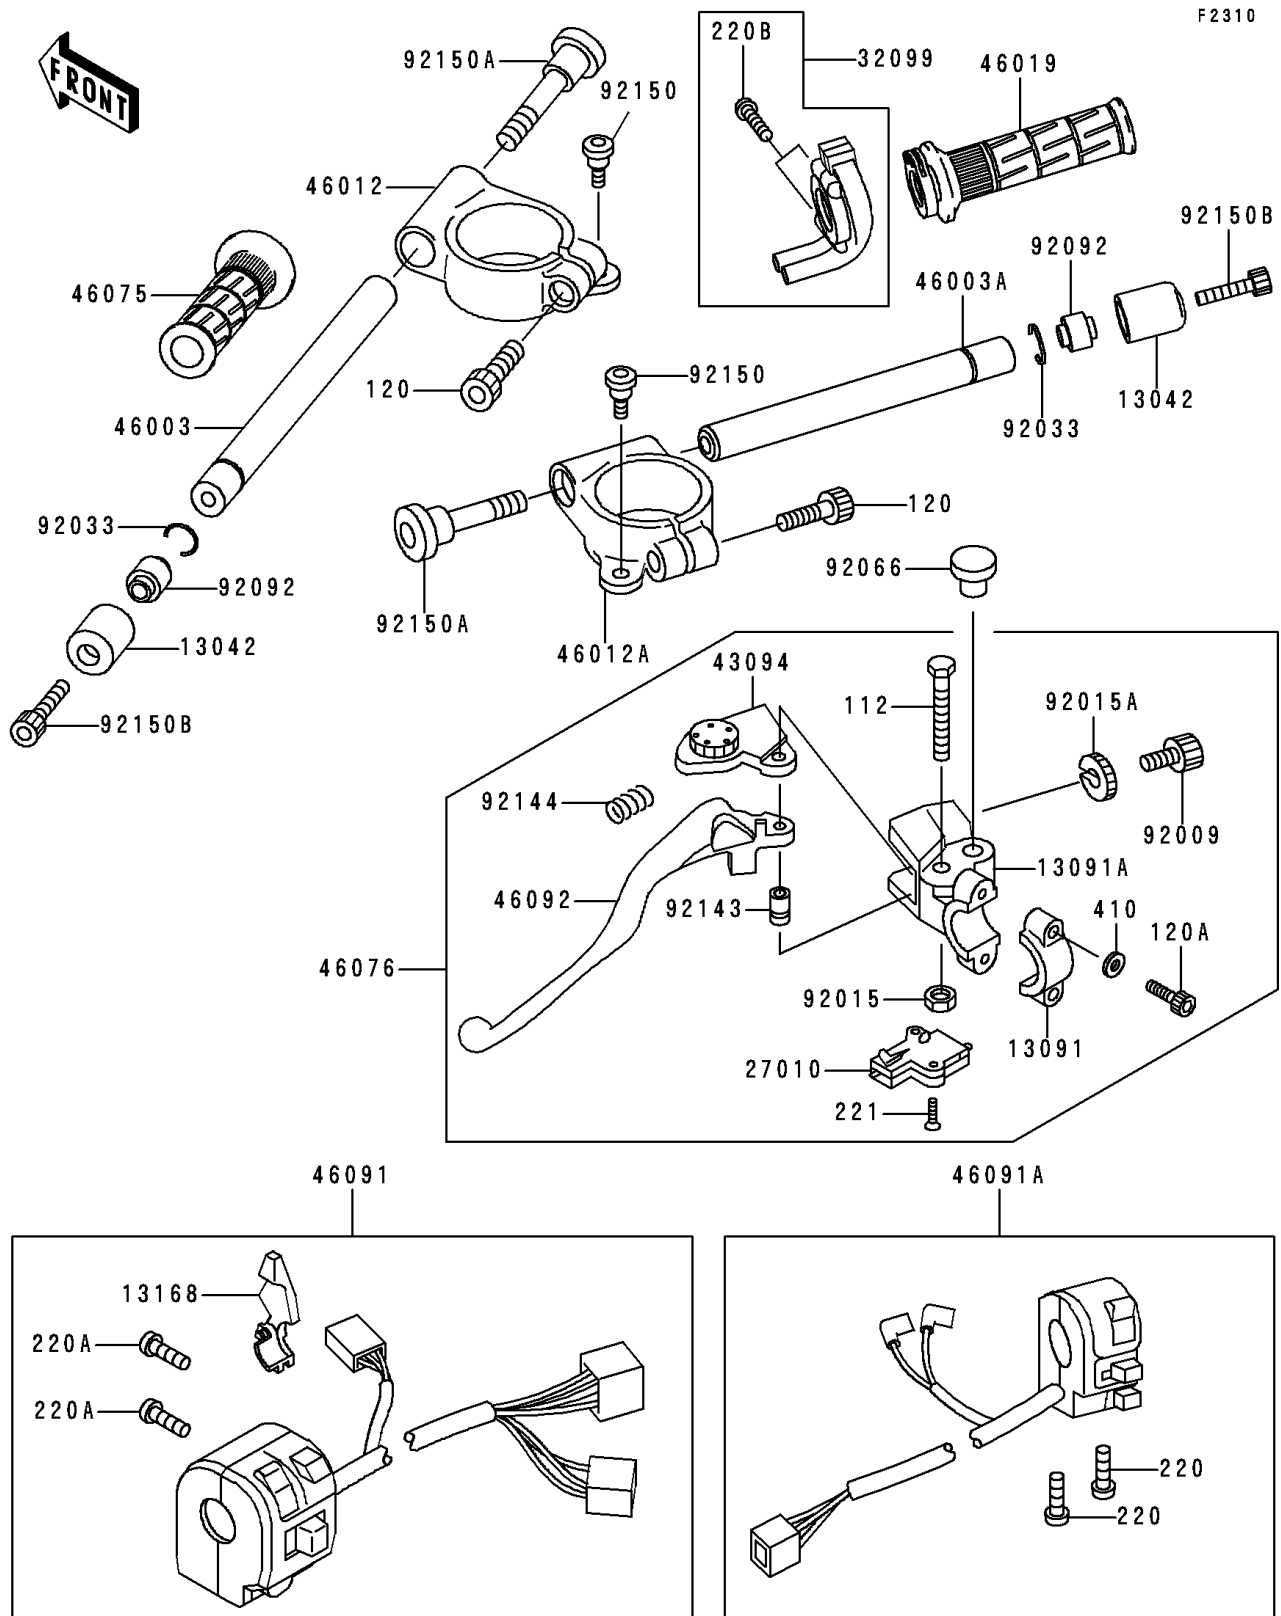

1998 NINJA® ZX™-6R PARTS DIAGRAM

Handlebar

1998 NINJA® ZX™-6R PARTS LIST

Handlebar

ITEM NAME	PART NUMBER	QUANTITY
BOLT-UPSET (Ref # 112)	112C0640	1
BOLT-SOCKET,8X30 (Ref # 120)	120P0830	1
BOLT-SOCKET,6X20 (Ref # 120A)	120S0620	1
SCREW-PAN-CROS (Ref # 220)	220C0522	1
SCREW-PAN-CROS (Ref # 220A)	220C0525	1
SCREW-PAN-CROS (Ref # 220B)	220C0535	1
SCREW-CSK-CROS (Ref # 221)	221C0316	1
WASHER-PLAIN-SMALL,6MM,BLACK (Ref # 410)	410F0600	1
WEIGHT,HANDLE (Ref # 13042)	13042-1133	1
HOLDER,CLUTCH LEVER (Ref # 13091)	13091-1624	1
HOLDER,CLUTCH LEVER (Ref # 13091A)	13091-1652	1
LEVER,CHOKE (Ref # 13168)	13168-1516	1
SWITCH,CLUTCH,BLACK (Ref # 27010)	27010-1094	1
CASE,THROTTLE CABLE (Ref # 32099)	32099-1193	1
ADJUSTER,CLUTCH LEVER (Ref # 43094)	43094-1053	1
HANDLE,LH (Ref # 46003)	46003-1480	1
HANDLE,RH (Ref # 46003A)	46003-1481	1
HOLDER-HANDLE,LH (Ref # 46012)	46012-1278	1
HOLDER-HANDLE,RH (Ref # 46012A)	46012-1279	1
GRIP-ASSY,THROTTLE (Ref # 46019)	46019-1095	1
GRIP,LH (Ref # 46075)	46075-1144	1
LEVER-ASSY-GRIP,CLUTCH (Ref # 46076)	46076-1180	1
HOUSING-ASSY-CONTROL,LH (Ref # 46091)	46091-1716	1
HOUSING-ASSY-CONTROL,RH (Ref # 46091A)	46091-1728	1
LEVER-GRIP,CLUTCH (Ref # 46092)	46092-1162	1
SCREW,CABLE ADJUST,8MM,BLACK (Ref # 92009)	92009-1134	1
NUT,LOCK,6MM,BLACK (Ref # 92015)	92015-1191	1
NUT,CABLE ADJUST LOCK,8MM,BLK (Ref # 92015A)	92015-1197	1
RING-SNAP,OD=22.2 (Ref # 92033)	92033-1102	1

1998 NINJA® ZX™-6R PARTS LIST

Handlebar

ITEM NAME	PART NUMBER	QUANTITY
PLUG,9.5X8,POLYETHYLENE (Ref # 92066)	92066-1077	1
BUSHING-RUBBER,HANDLE (Ref # 92092)	92092-1075	1
COLLAR (Ref # 92143)	92143-1379	1
SPRING (Ref # 92144)	92144-1467	1
BOLT,6MM (Ref # 92150)	92150-1090	1
BOLT,SOCKET,10X37 (Ref # 92150A)	92150-1469	1
BOLT,SOCKET,8X30 (Ref # 92150B)	92150-1604	1