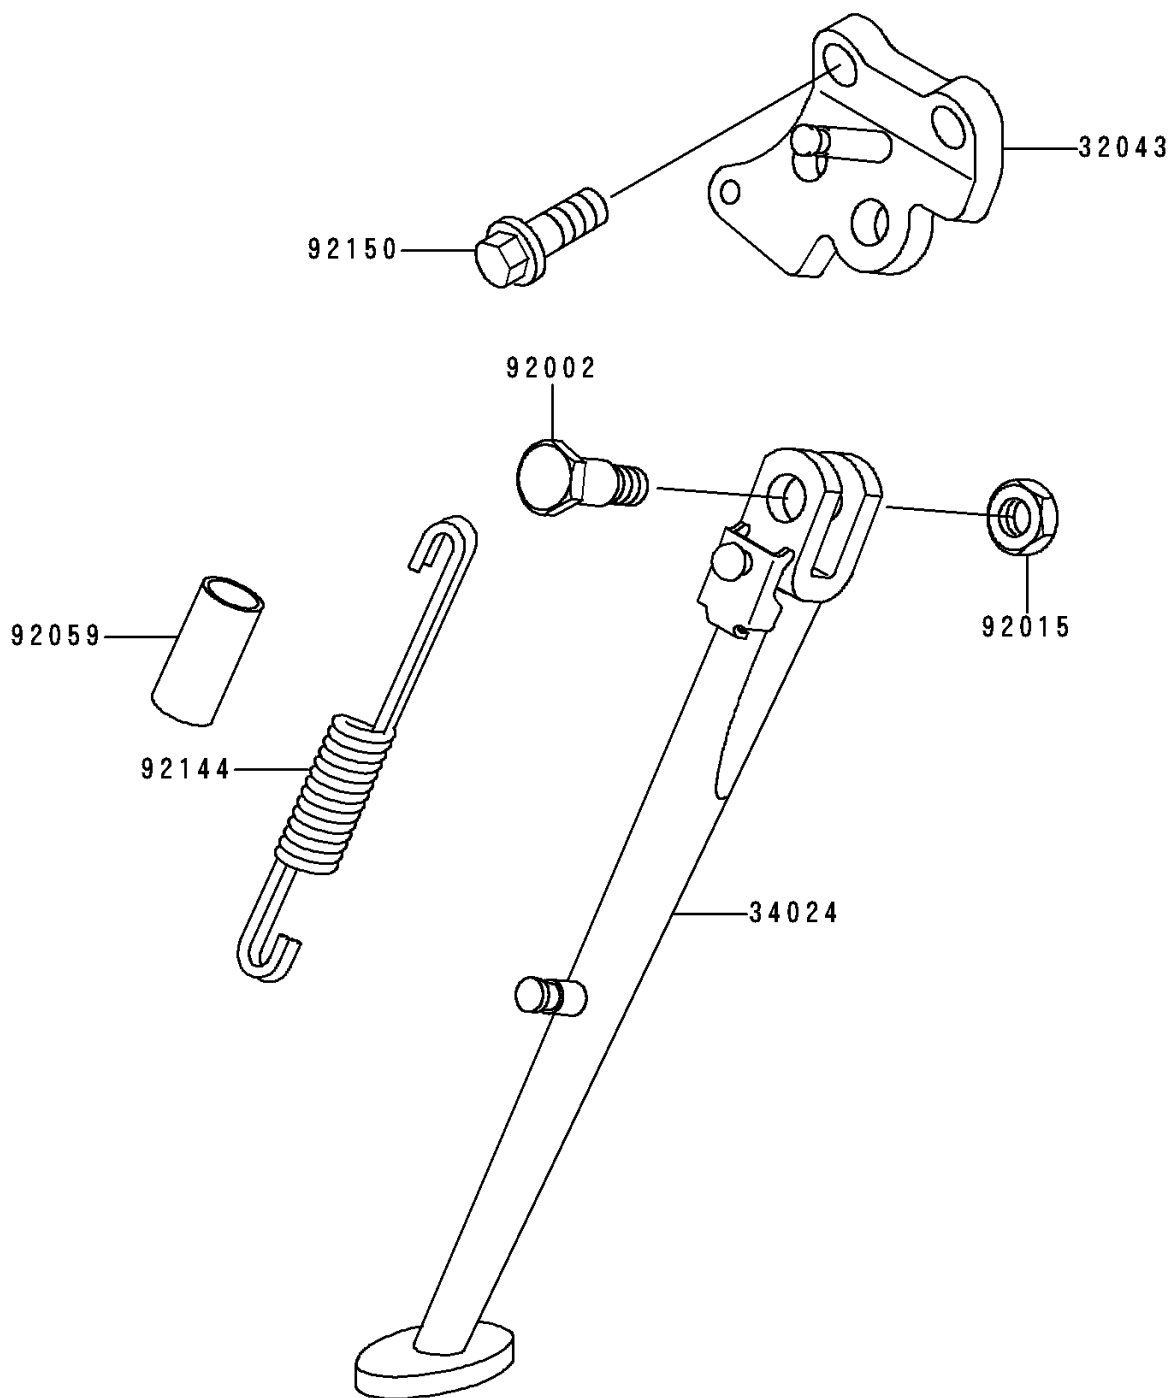

1998 NINJA® ZX™-6R PARTS DIAGRAM

Stand(s)

F 2190

1998 NINJA® ZX™-6R PARTS LIST

Stand(s)

ITEM NAME	PART NUMBER	QUANTITY
BRACKET-STAND,SIDE,BLACK (Ref # 32043)	32043-1435-10	1
STAND-SIDE (Ref # 34024)	34024-1345	1
BOLT,SIDE STAND (Ref # 92002)	92002-1813	1
NUT,LOCK,10MM,BLACK (Ref # 92015)	92015-1188	1
TUBE,14X17X50 (Ref # 92059)	92059-1961	1
SPRING,SIDE STAND (Ref # 92144)	92144-1818	1
BOLT,FLANGED,10X25 (Ref # 92150)	92150-1065	1