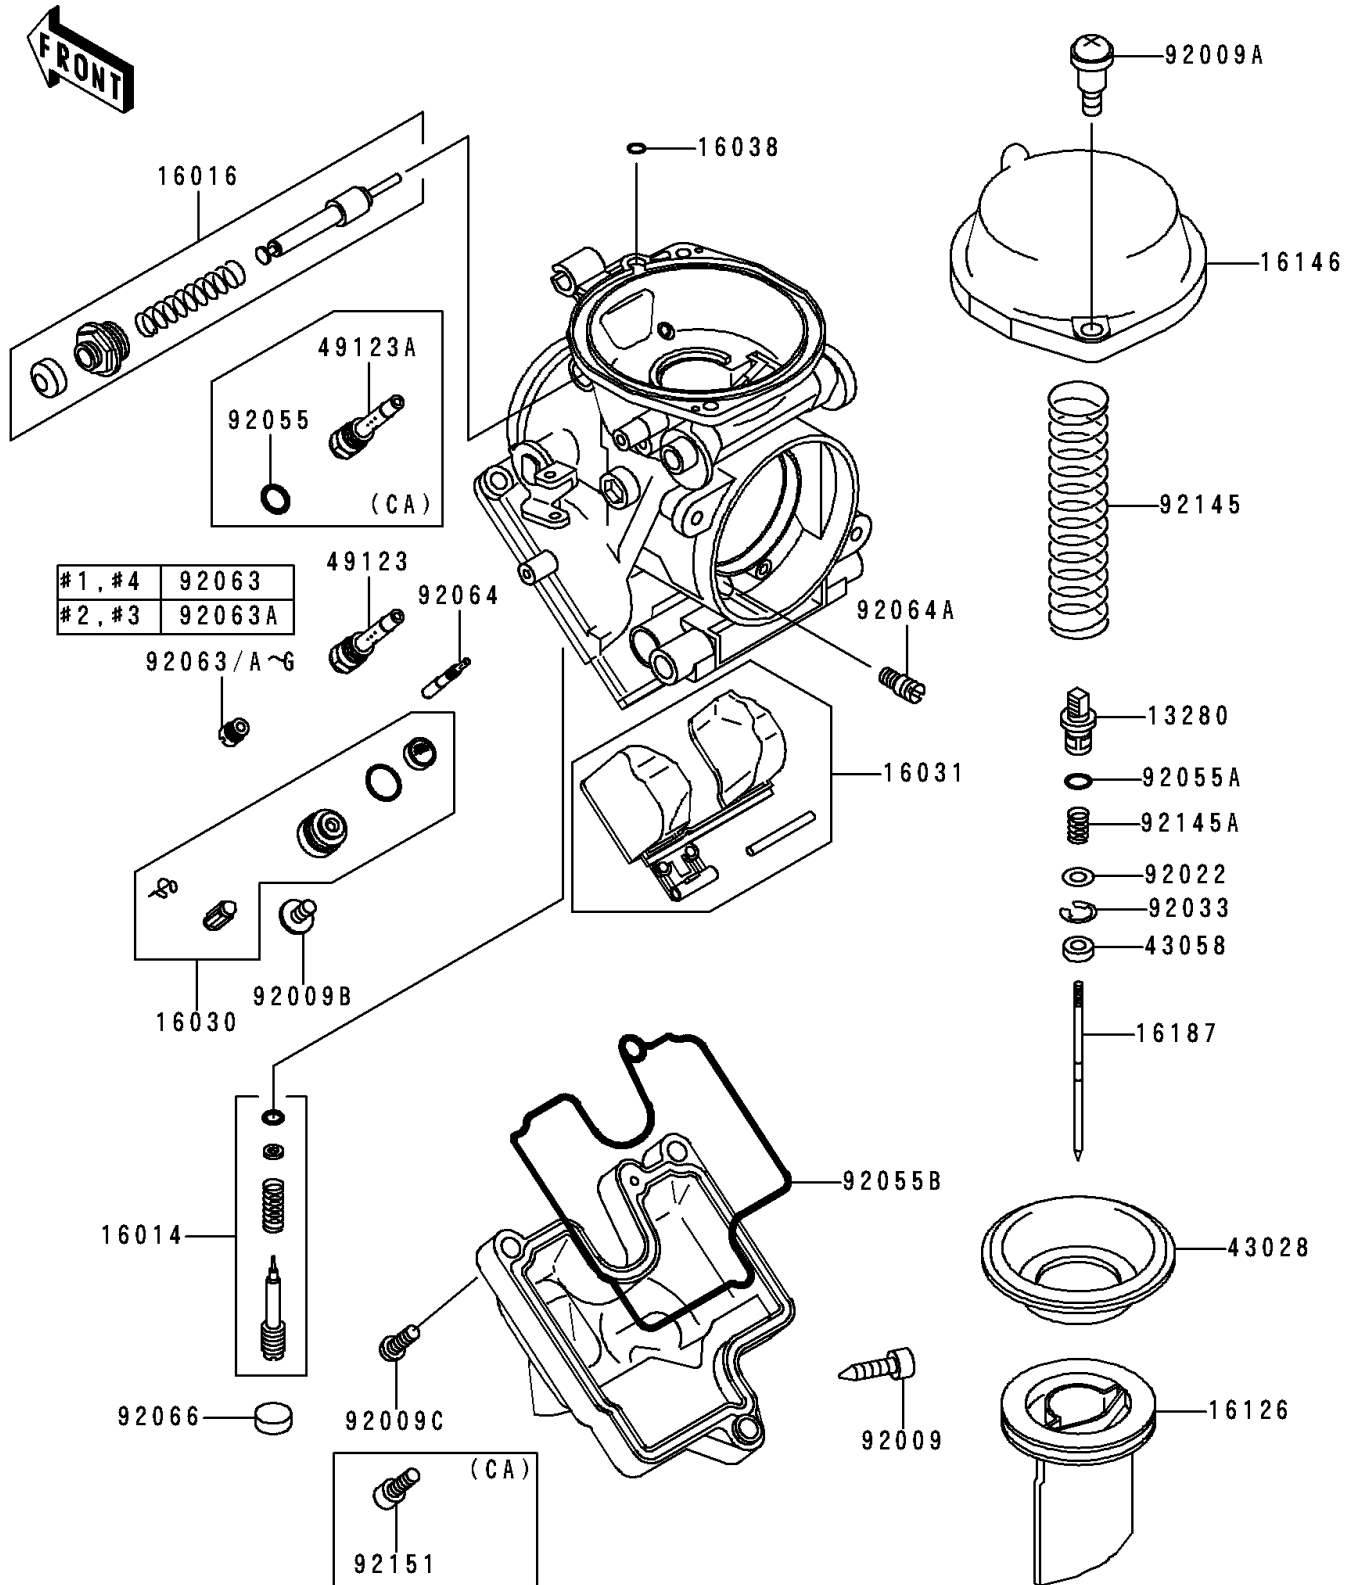

1998 NINJA® ZX™-6R PARTS DIAGRAM

Carburetor Parts

E1612

1998 NINJA® ZX™-6R PARTS LIST

Carburetor Parts

ITEM NAME	PART NUMBER	QUANTITY
HOLDER (Ref # 13280)	13280-1095	1
SCREW-PILOT AIR (Ref # 16014)	16014-1100	1
PLUNGER,STARTER (Ref # 16016)	16016-1107	1
VALVE-FLOAT (Ref # 16030)	16030-1088	1
FLOAT (Ref # 16031)	16031-1096	1
GASKET,"O"RING (Ref # 16038)	16038-022	1
VALVE,VACUUM (Ref # 16126)	16126-1363	1
COVER-ASSY,MIXING (Ref # 16146)	16146-1197	1
NEEDLE-JET,5E16 (Ref # 16187)	16187-1055	1
DIAPHRAGM,VACUUM VALVE (Ref # 43028)	43028-1086	1
RING (Ref # 43058)	43058-1094	1
SCREW,DRAIN (Ref # 92009)	92009-1826	1
SCREW,MIXING COVER (Ref # 92009A)	92009-1850	1
SCREW,FLOAT VALVE (Ref # 92009B)	92009-1853	1
WASHER,JET NEEDLE (Ref # 92022)	92022-1123	1
RING-SNAP (Ref # 92033)	92033-1299	1
RING-O,DRAIN PLUG (Ref # 92055A)	92055-1093	1
RING-O,FLOAT CHAMBER (Ref # 92055B)	92055-1588	1
JET-MAIN,#A137.5 (Ref # 92063)	92063-1431	1
JET-MAIN,#A140 (Ref # 92063A)	92063-1432	1
JET-MAIN,#A130 (Ref # 92063B)	92063-1433	1
JET-MAIN,#A132.5 (Ref # 92063C)	92063-1434	1
JET-MAIN,#A135 (Ref # 92063D)	92063-1435	1
JET-MAIN,#A142.5 (Ref # 92063E)	92063-1436	1
JET-MAIN,#A145 (Ref # 92063F)	92063-1437	1
JET-MAIN,#A147.5 (Ref # 92063G)	92063-1438	1
JET-PILOT,#12.5 (Ref # 92064)	92064-1195	1
JET-PILOT,#A120 (Ref # 92064A)	92064-1196	1
PLUG,PILOT AIR SCREW (Ref # 92066)	92066-1501	1

1998 NINJA® ZX™-6R PARTS LIST

Carburetor Parts

ITEM NAME	PART NUMBER	QUANTITY
SPRING,VACUUM VALVE (Ref # 92145)	92145-1182	1
SPRING (Ref # 92145A)	92145-1183	1
HOLDER-MAIN JET (Ref # 49123)	49123-1051	1
HOLDER-MAIN JET (Ref # 49123A)	49123-1052	1
SCREW,FLOAT CHAMBER (Ref # 92009C)	92009-1854	1
RING-O (Ref # 92055)	92055-1084	1
BOLT,FLOAT CHAMBER (Ref # 92151)	92151-1406	1