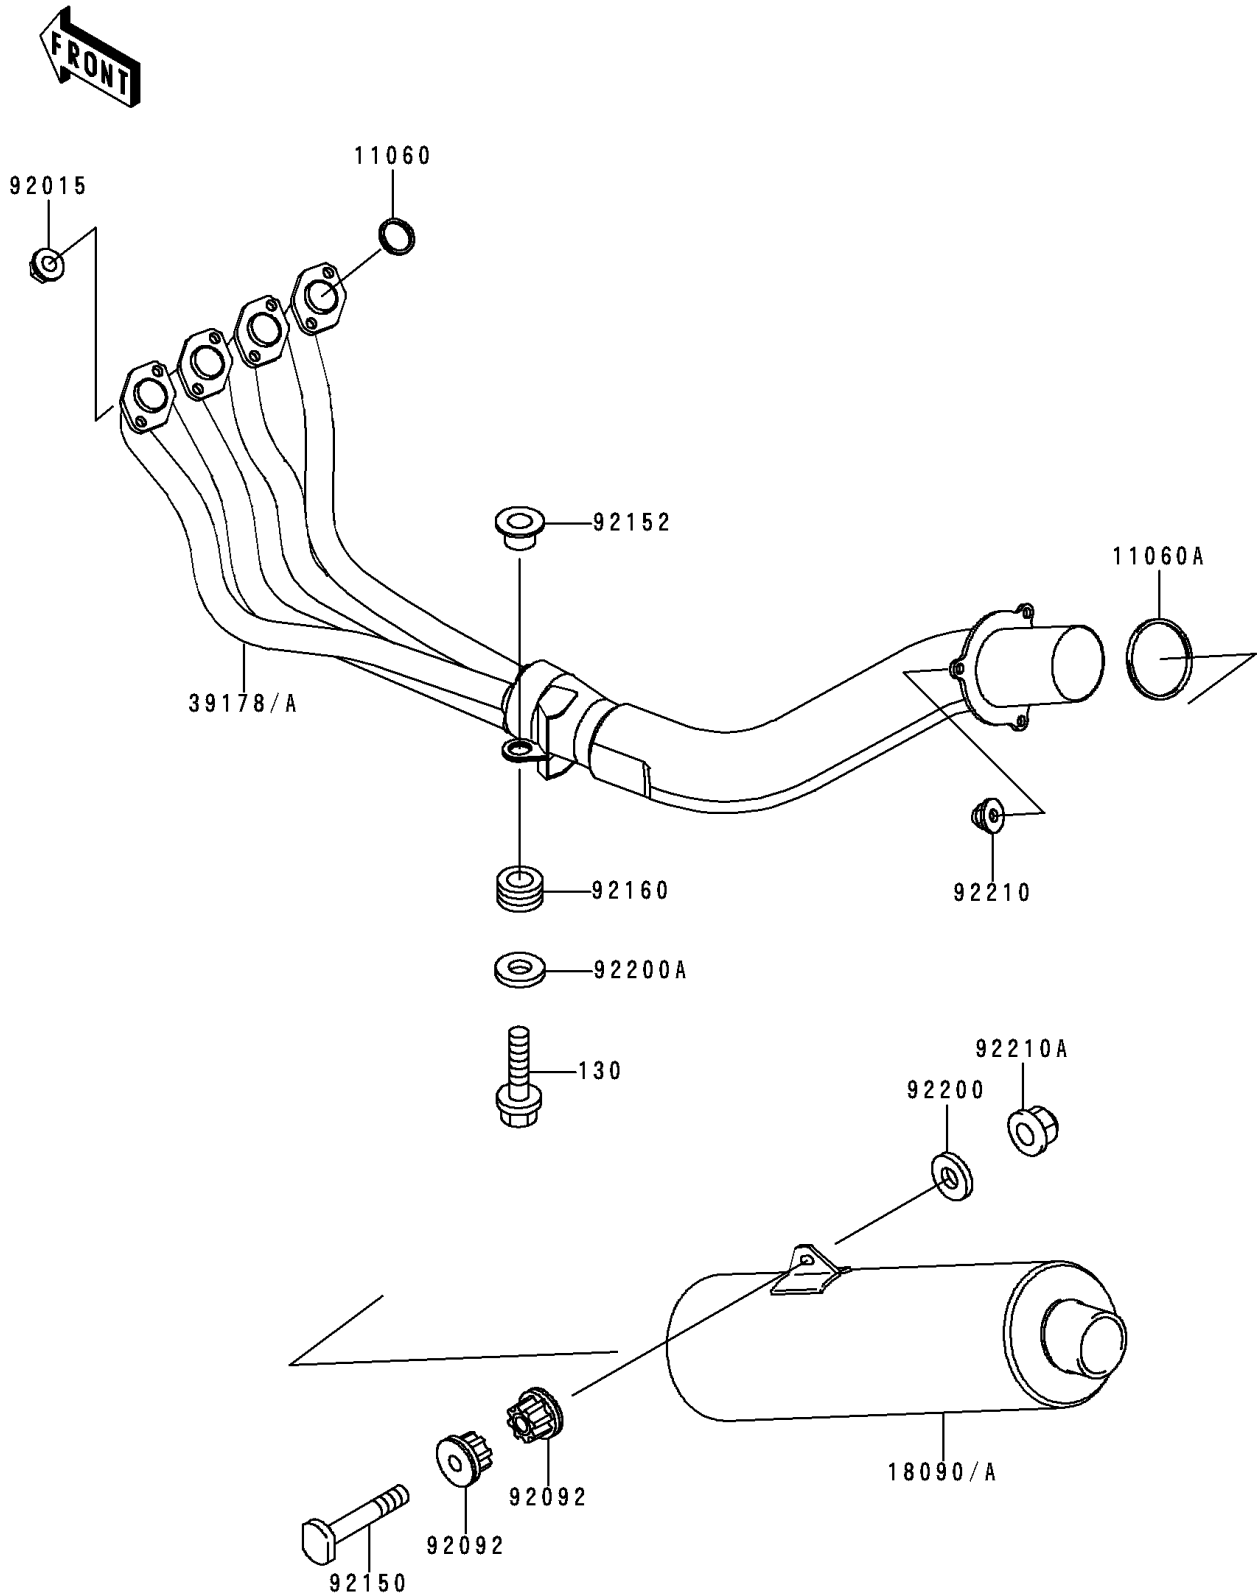

1998 NINJA® ZX™-6R PARTS DIAGRAM

Muffler(s)

E1140

1998 NINJA® ZX™-6R PARTS LIST

Muffler(s)

ITEM NAME	PART NUMBER	QUANTITY
BOLT-FLANGED (Ref # 130)	130Z0835	1
GASKET,EXHAUST PIPE (Ref # 11060)	11060-1203	1
GASKET,MUFFLER CONNECTING (Ref # 11060A)	11060-1813	1
NUT,8MM (Ref # 92015)	92015-1402	1
BUSHING-RUBBER,MUFFLER (Ref # 92092)	92092-1013	1
BOLT,10X55 (Ref # 92150)	92150-1792	1
COLLAR (Ref # 92152)	92152-1059	1
DAMPER,MUFFLER (Ref # 92160)	92160-1543	1
WASHER,10.5X25X2.0 (Ref # 92200)	92200-1377	1
WASHER,8.5X28X3.2 (Ref # 92200A)	92200-1392	1
NUT,CAP,8MM (Ref # 92210)	92210-1120	1
NUT,CAP,10MM (Ref # 92210A)	92210-1121	1
BODY-COMP-MUFFLER (Ref # 18090)	18090-1666	1
BODY-COMP-MUFFLER (Ref # 18090A)	18090-1668	1
MANIFOLD-COMP-EXHAUST (Ref # 39178)	39178-1263	1
MANIFOLD-COMP-EXHAUST (Ref # 39178A)	39178-1264	1