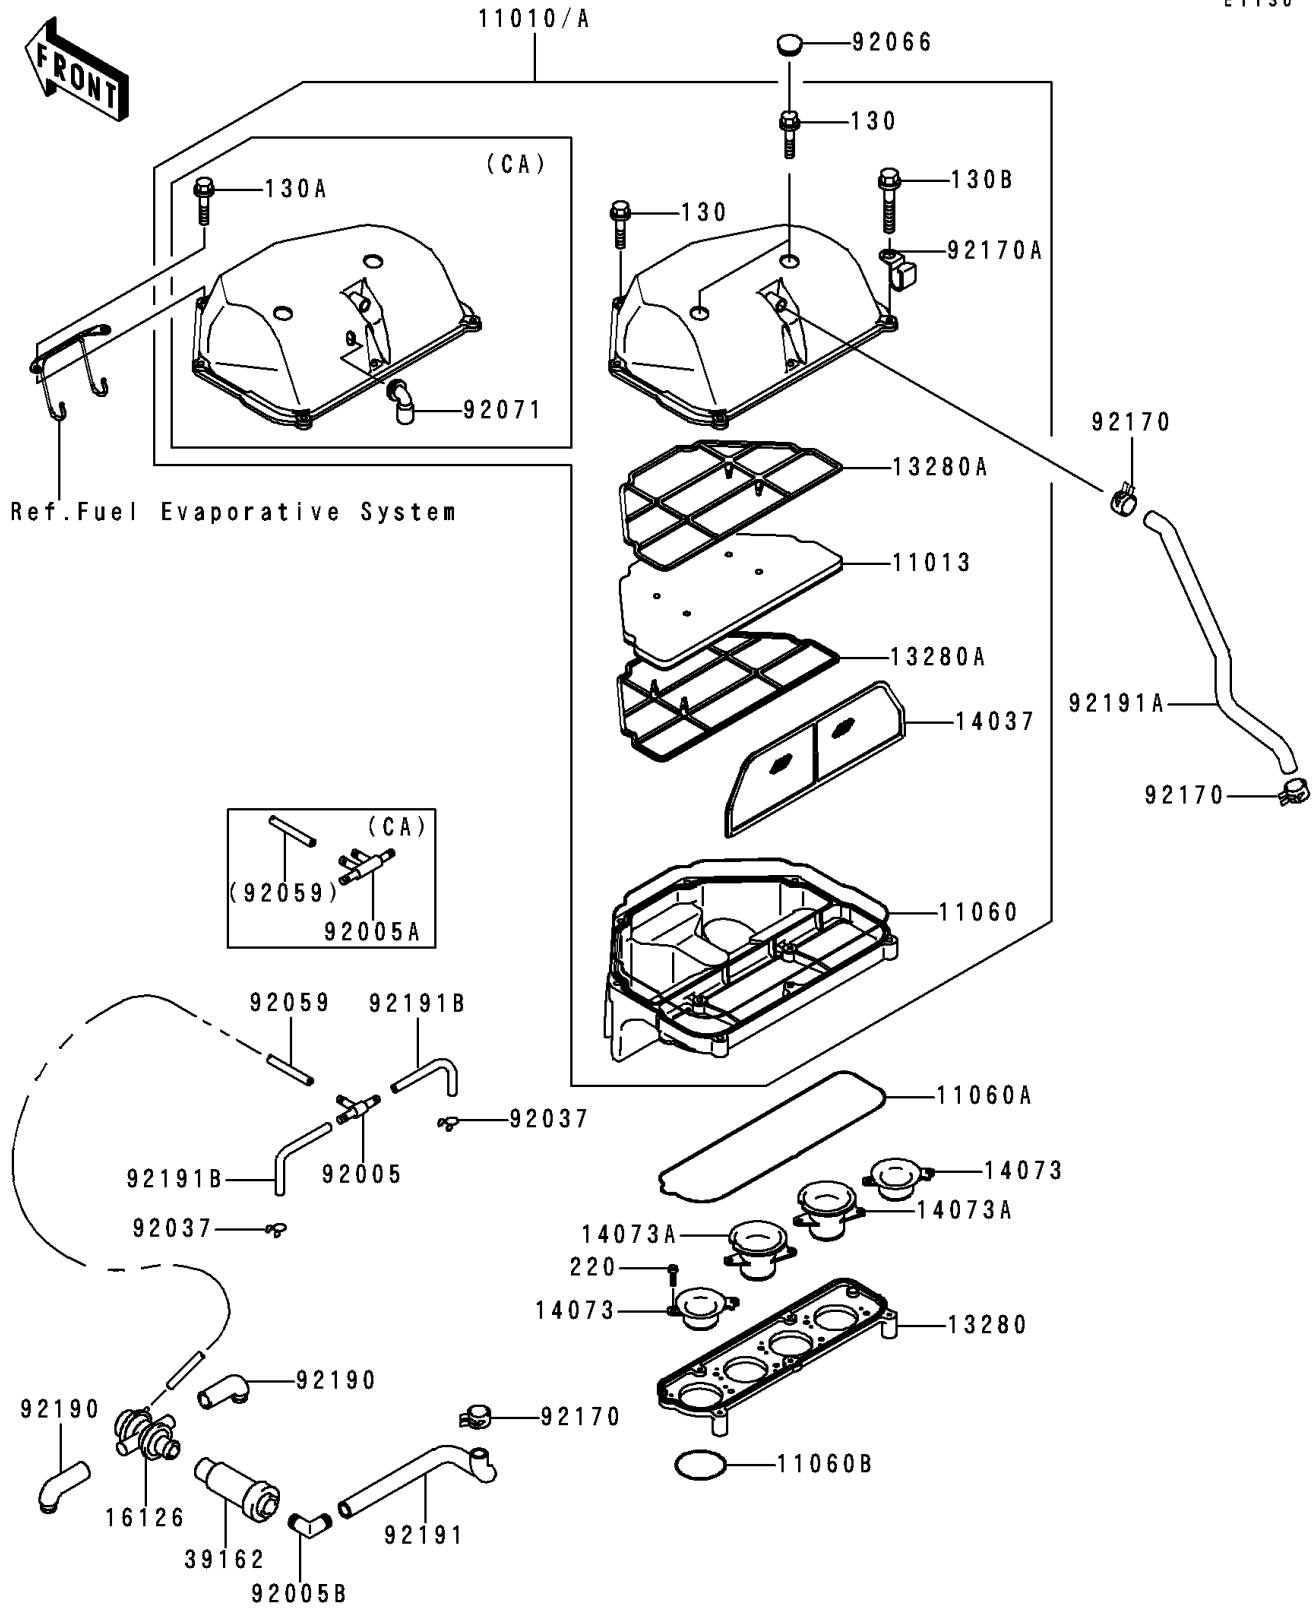

1998 NINJA® ZX™-6R PARTS DIAGRAM

Air Cleaner

E1130

1998 NINJA® ZX™-6R PARTS LIST

Air Cleaner

ITEM NAME	PART NUMBER	QUANTITY
BOLT-FLANGED (Ref # 130B)	130H0645	1
SCREW-PAN-CROSS (Ref # 220)	220D0520	1
ELEMENT-AIR FILTER (Ref # 11013)	11013-1274	1
GASKET,AIR FILTER (Ref # 11060)	11060-1845	1
GASKET,AIR FILTER (Ref # 11060A)	11060-1846	1
GASKET,CARBURETOR (Ref # 11060B)	11060-1847	1
HOLDER,AIR FILTER (Ref # 13280)	13280-1071	1
HOLDER,AIR FILTER ELEMENT (Ref # 13280A)	13280-1072	1
SCREEN,AIR FILTER (Ref # 14037)	14037-1193	1
DUCT,#1 (Ref # 14073)	14073-1715	1
DUCT,#2 (Ref # 14073A)	14073-1716	1
VALVE,AIR SWITCH (Ref # 16126)	16126-1361	1
SILENCER-INTAKE (Ref # 39162)	39162-1091	1
FITTING (Ref # 92005B)	92005-1309	1
CLAMP (Ref # 92037)	92037-1712	1
TUBE,FUEL,4X9X140 (Ref # 92059)	92059-1230	1
PLUG (Ref # 92066)	92066-1389	1
CLAMP (Ref # 92170)	92170-1060	1
CLAMP (Ref # 92170A)	92170-1577	1
TUBE,AIR FILTER-VALVE (Ref # 92190)	92190-1581	1
TUBE,AIR FILTER-SWITCH (Ref # 92191)	92191-1230	1
TUBE,BLOWBY (Ref # 92191A)	92191-1242	1
TUBE (Ref # 92191B)	92191-1262	1
BOLT-FLANGED,6X25 (Ref # 130)	130H0625	2
BOLT-FLANGED,6X30 (Ref # 130A)	130H0630	1
FILTER-ASSY-AIR (Ref # 11010)	11010-1634	1
FILTER-ASSY-AIR (Ref # 11010A)	11010-1635	1
FITTING,TUBE,T-TYPE (Ref # 92005)	92005-1017	1
FITTING (Ref # 92005A)	92005-1307	1

1998 NINJA® ZX™-6R PARTS LIST

Air Cleaner

ITEM NAME	PART NUMBER	QUANTITY
GROMMET,AIR FILTER (Ref # 92071)	92071-1114	1