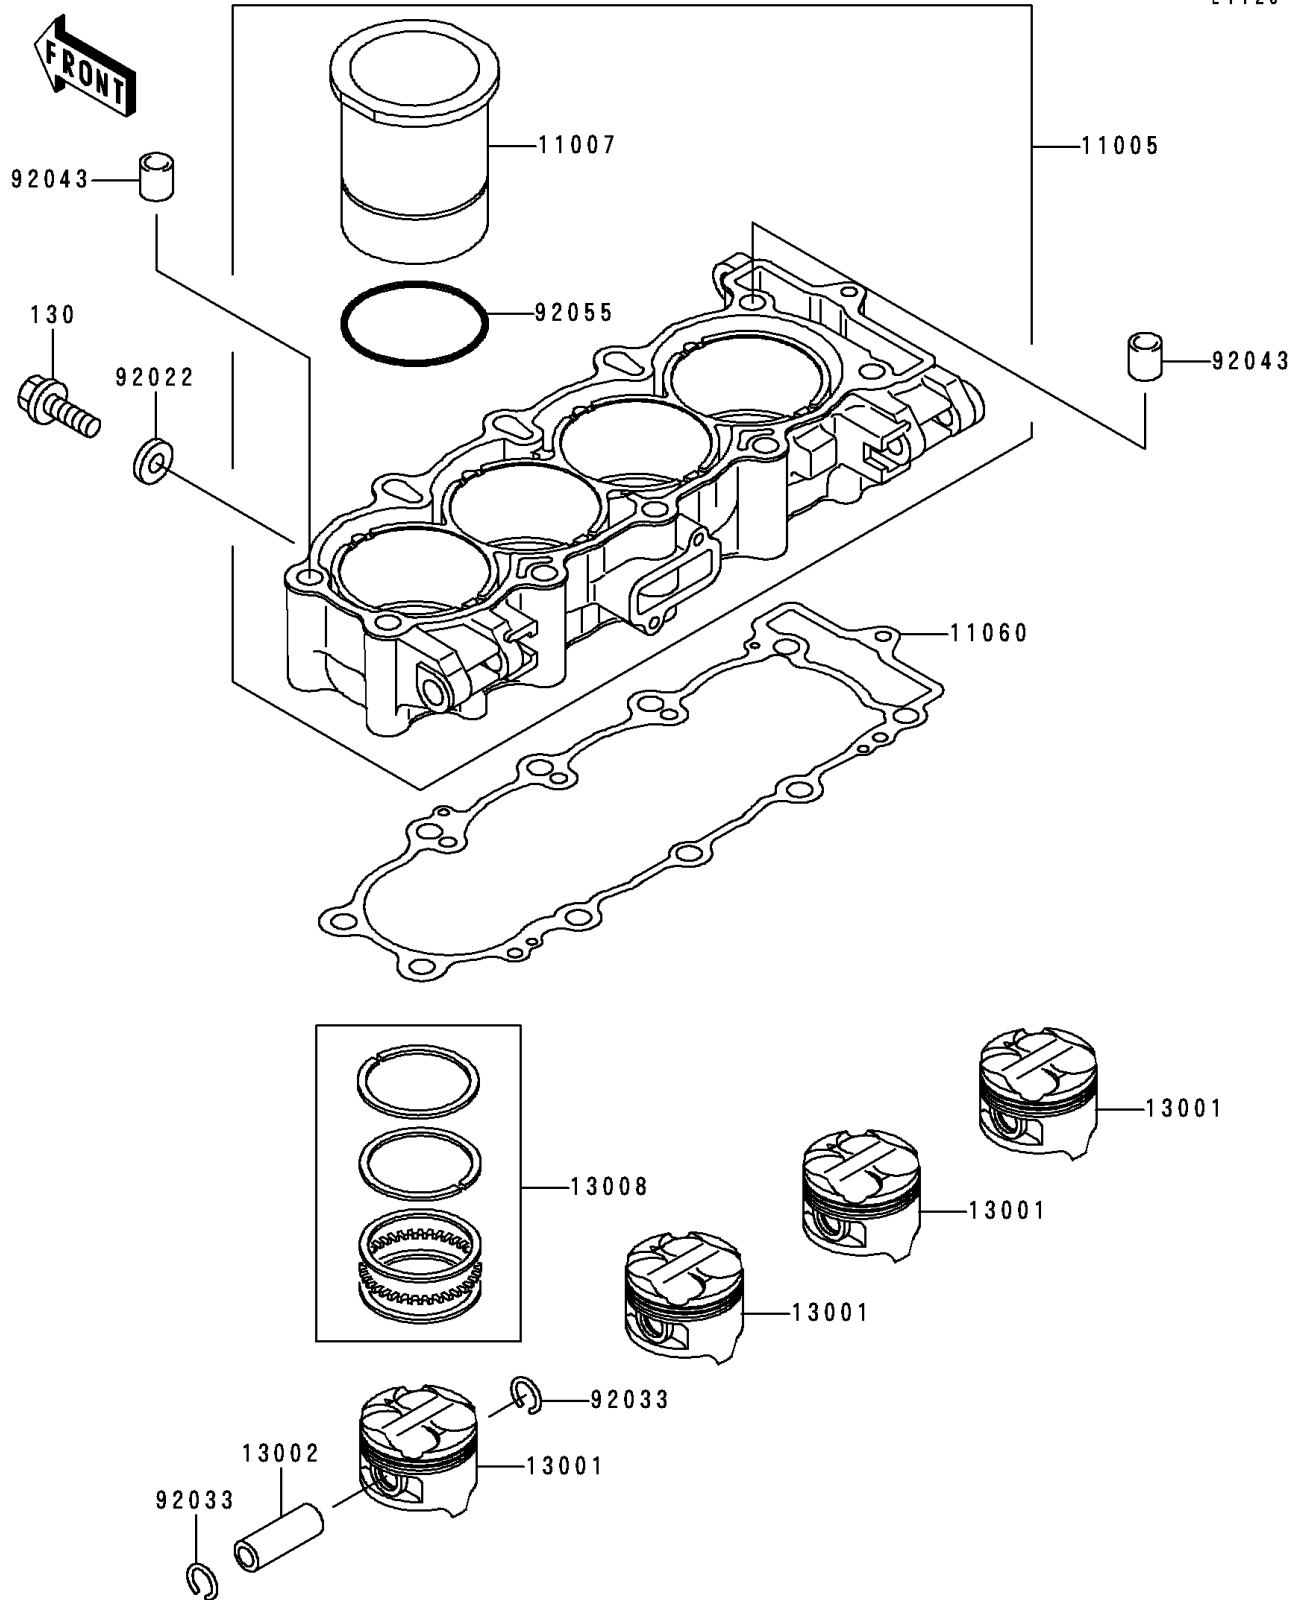

## 1998 NINJA® ZX™-6R PARTS DIAGRAM

Cylinder/Piston(s)

E1120

## 1998 NINJA® ZX™-6R PARTS LIST

Cylinder/Piston(s)

ITEM NAME	PART NUMBER	QUANTITY
BOLT-FLANGED (Ref # 130)	130J0610	1
CYLINDER-ENGINE (Ref # 11005)	11005-1798	1
LINER-CYLINDER (Ref # 11007)	11007-1142	1
GASKET,CYLINDER BASE (Ref # 11060)	11060-1844	1
PISTON-ENGINE (Ref # 13001)	13001-1546	1
PIN-PISTON (Ref # 13002)	13002-1115	1
RING-SET-PISTON,STD (Ref # 13008)	13008-1161	1
WASHER,6.2X11X1 (Ref # 92022)	92022-304	1
RING-SNAP,PISTON PIN (Ref # 92033)	92033-1161	1
PIN,10.1X12X14 (Ref # 92043)	92043-4009	1
RING-O,72X2.0 (Ref # 92055)	92055-1534	1