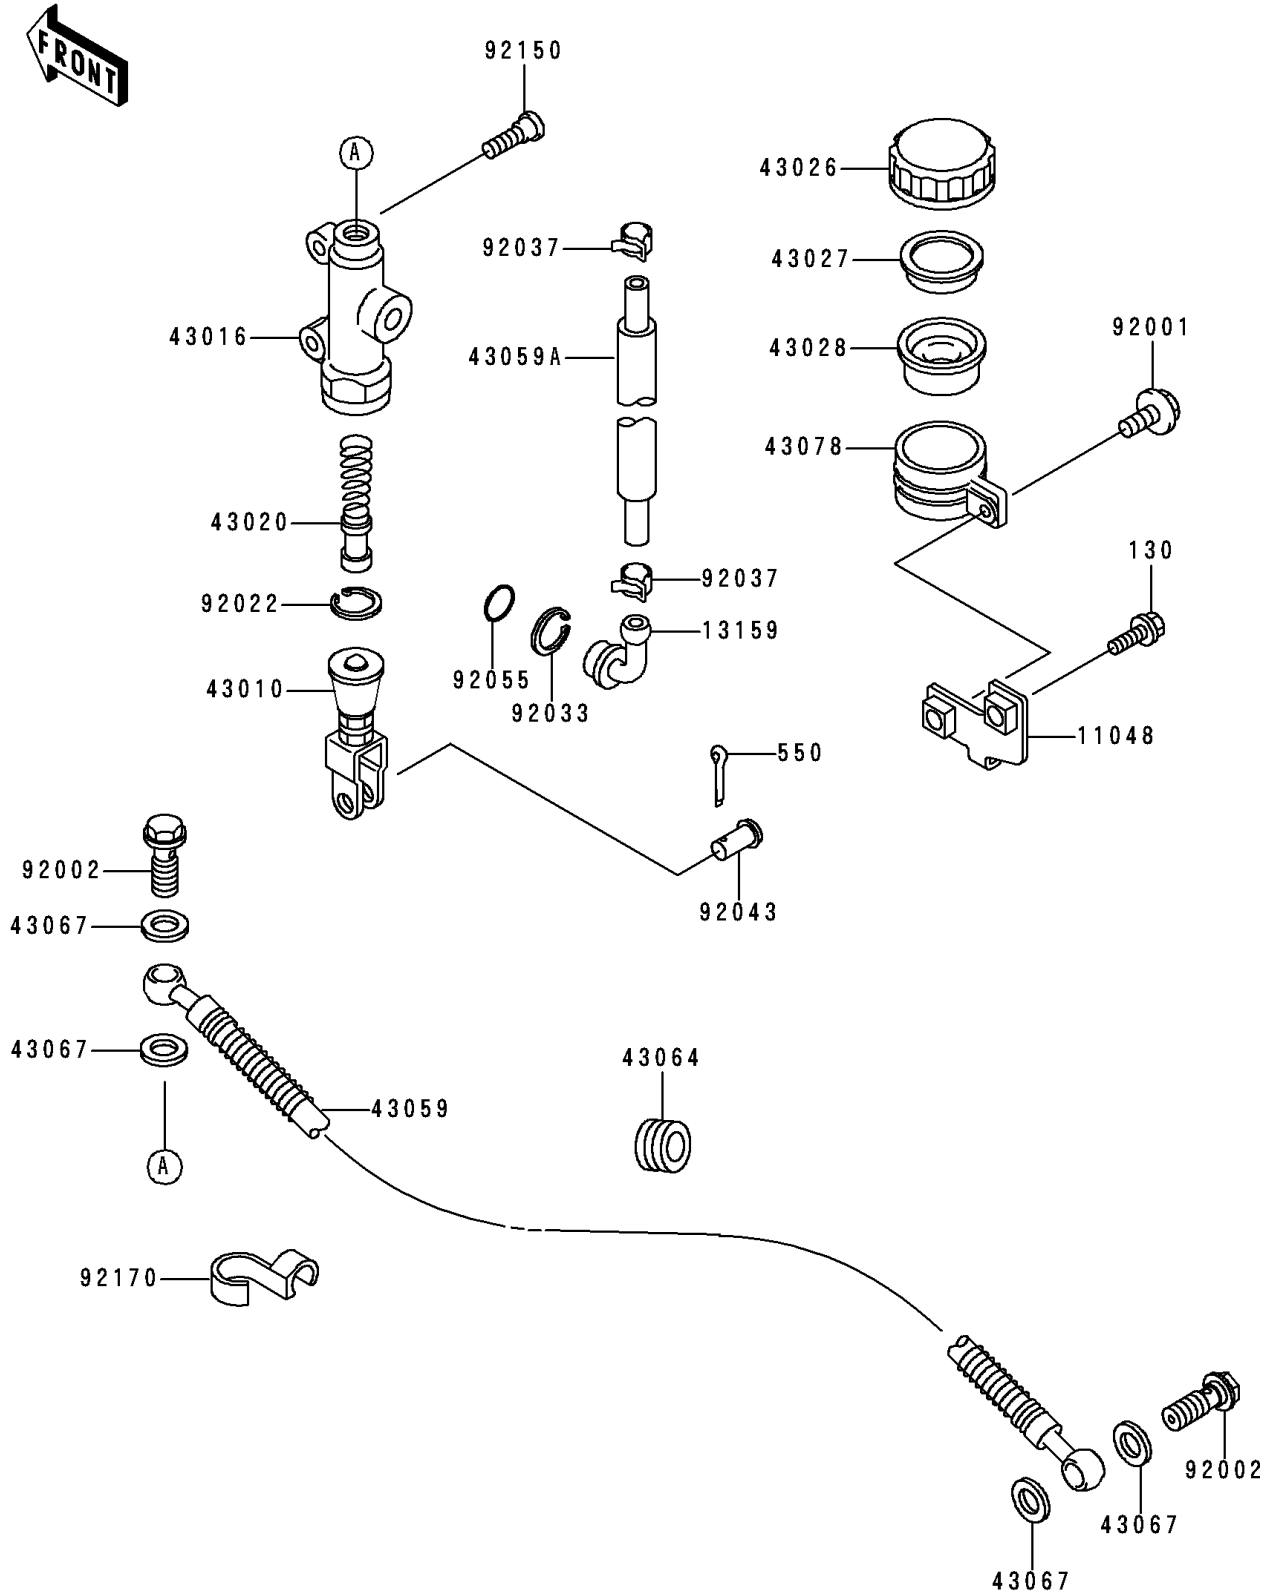

1996 NINJA® ZX™-6R PARTS DIAGRAM

Rear Master Cylinder

F2293

1996 NINJA® ZX™-6R PARTS LIST

Rear Master Cylinder

ITEM NAME	PART NUMBER	QUANTITY
-----------	-------------	----------