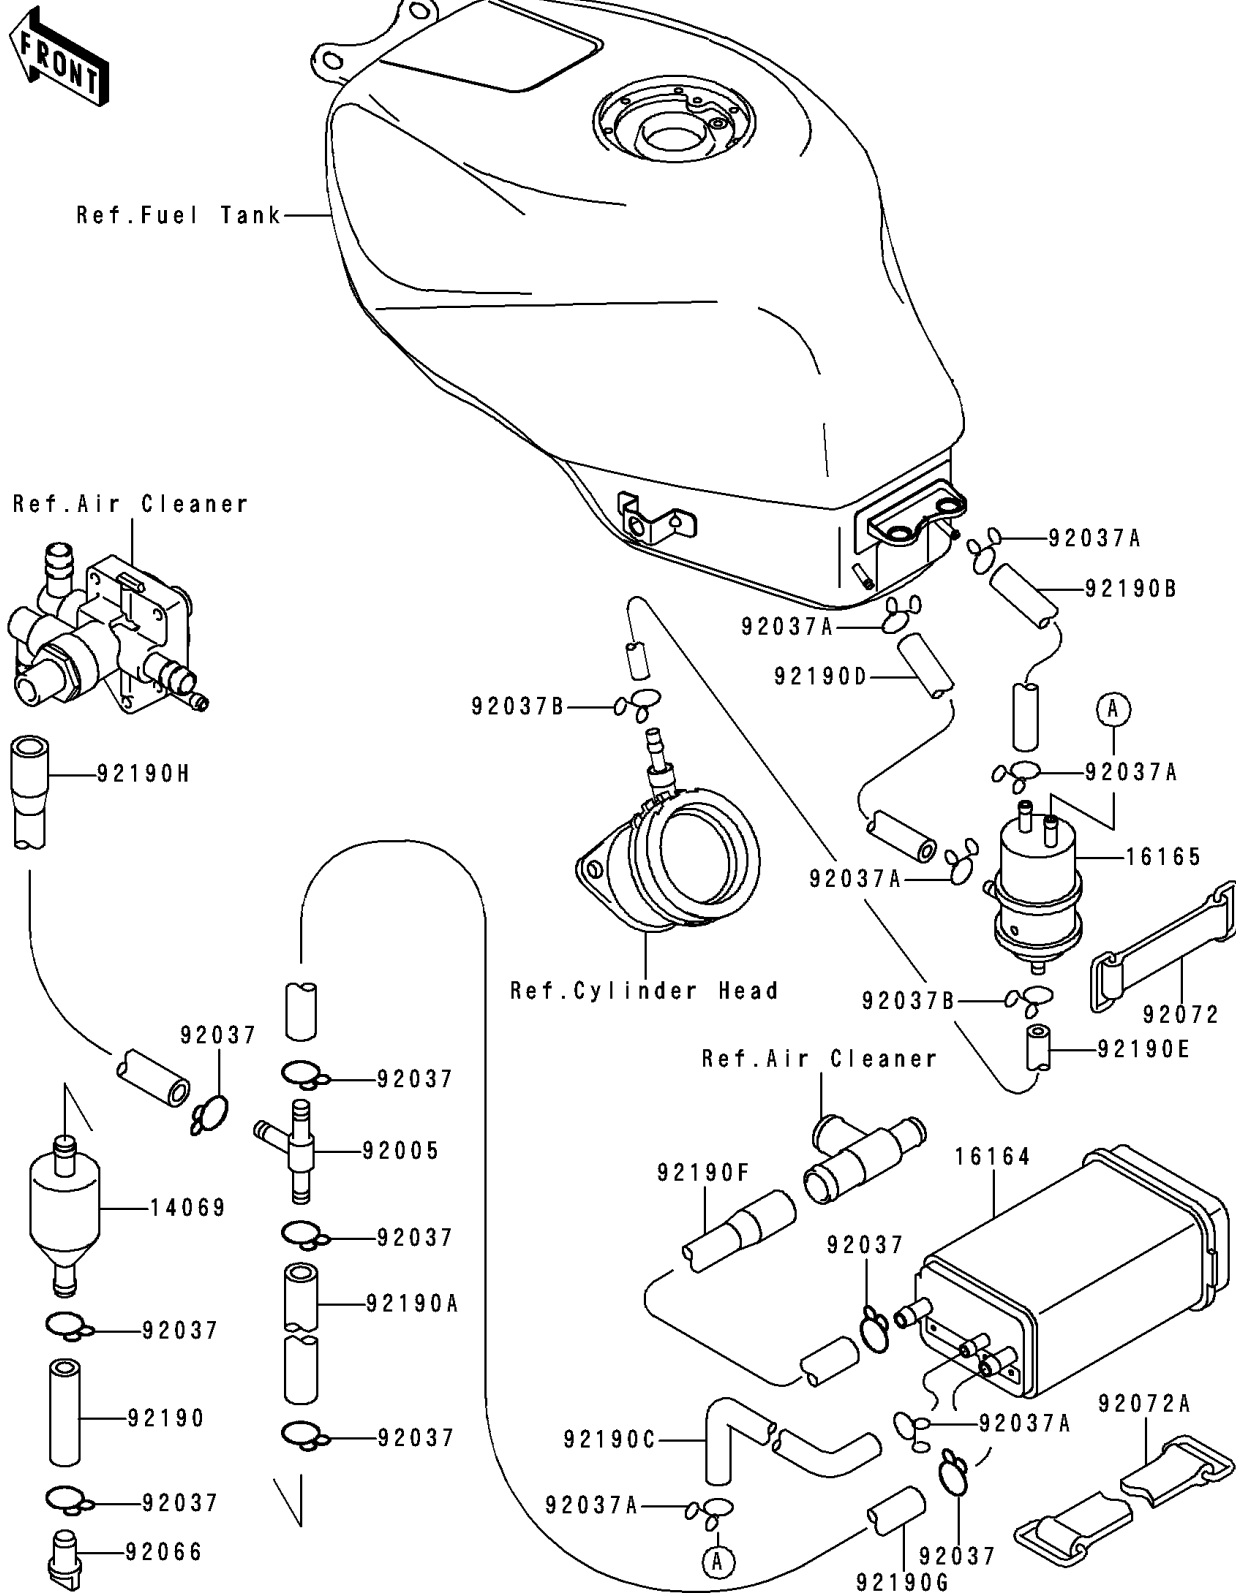

1996 NINJA® ZX™-6R PARTS DIAGRAM

Fuel Evaporative System

E1650

1996 NINJA® ZX™-6R PARTS LIST

Fuel Evaporative System

ITEM NAME	PART NUMBER	QUANTITY
-----------	-------------	----------