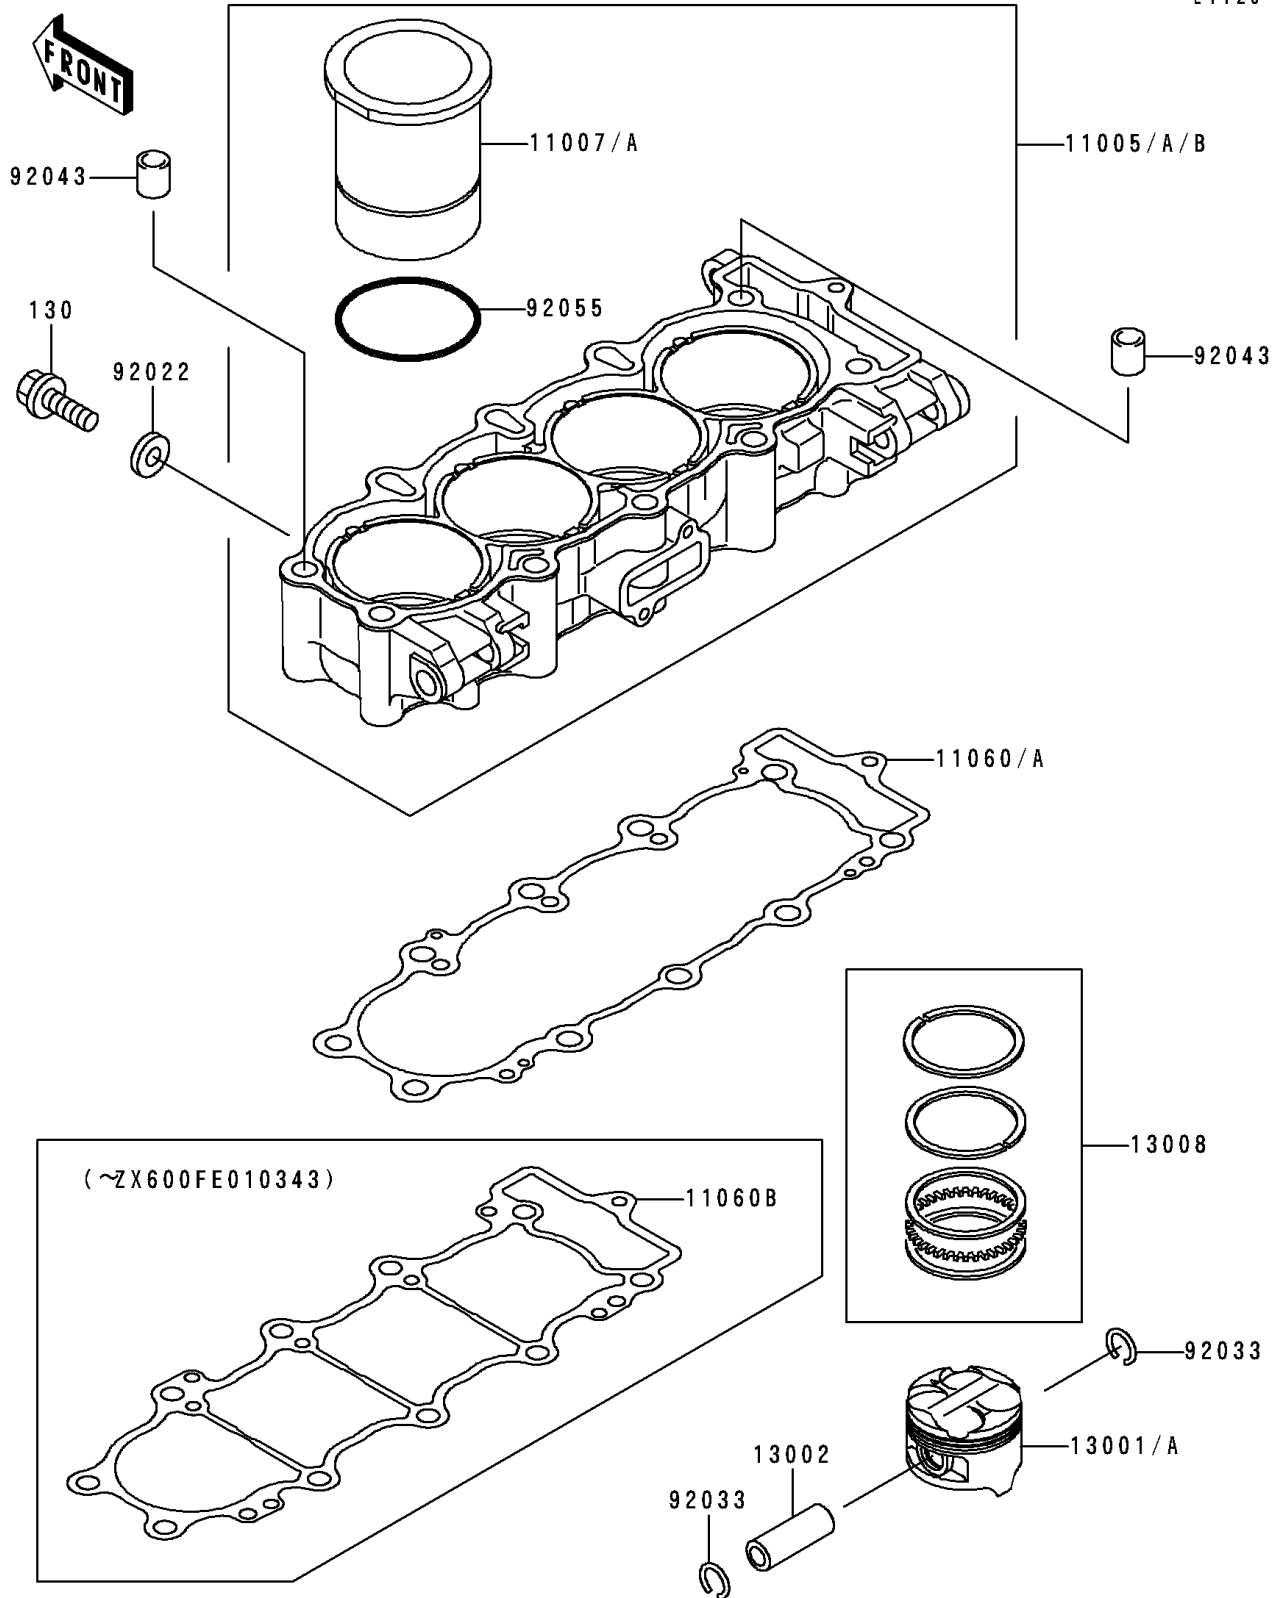

1995 NINJA® ZX™-6R PARTS DIAGRAM

Cylinder/Piston(s)

E1120

1995 NINJA® ZX™-6R PARTS LIST

Cylinder/Piston(s)

ITEM NAME	PART NUMBER	QUANTITY
BOLT-FLANGED (Ref # 130)	130J0610	1
CYLINDER-ENGINE (Ref # 11005)	11005-1796	1
CYLINDER-ENGINE (Ref # 11005B)	11005-1798	1
LINER-CYLINDER (Ref # 11007)	11007-1138	1
LINER-CYLINDER (Ref # 11007A)	11007-1142	1
GASKET,CYLINDER BASE (Ref # 11060A)	11060-1668	1
GASKET,CYLINDER BASE (Ref # 11060B)	11060-1701	1
PISTON-ENGINE,STD (Ref # 13001)	13001-1432	1
PIN-PISTON (Ref # 13002)	13002-1105	1
RING-SET-PISTON,STD (Ref # 13008)	13008-1161	1
WASHER,6.2X11X1 (Ref # 92022)	92022-304	1
RING-SNAP,PISTON PIN (Ref # 92033)	92033-1161	1
PIN,10.1X12X14 (Ref # 92043)	92043-4009	1
RING-O,72X2.0 (Ref # 92055)	92055-1534	1