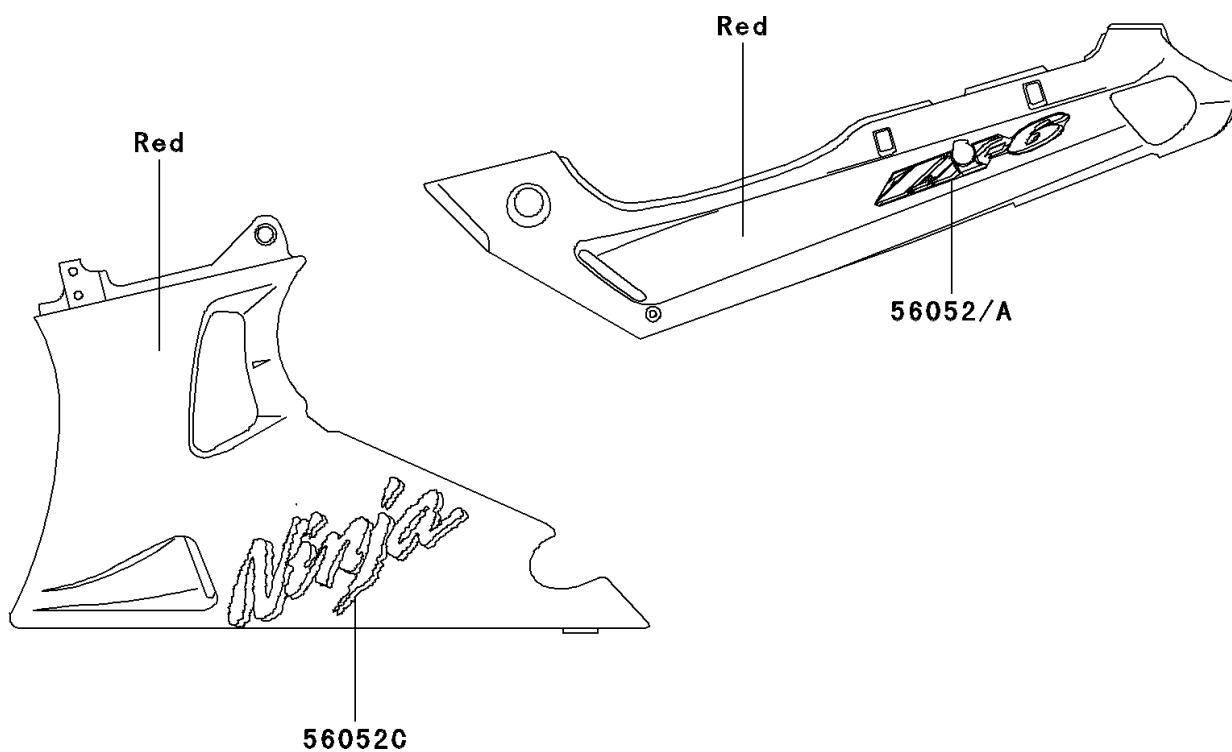

2002 NINJA® ZX™-6 PARTS DIAGRAM

Decals(Red)(E10)(CA,US)

F2861A

2002 NINJA® ZX™-6 PARTS LIST

Decals(Red)(E10)(CA,US)

ITEM NAME	PART NUMBER	QUANTITY
EMBLEM,FUEL TANK,KAWASAKI (Ref # 56014)	56014-1406	1
MARK,SIDE COVER,LH,ZX-6 (Ref # 56052)	56052-1595	1
MARK,SIDE COVER,RH,ZX-6 (Ref # 56052A)	56052-1596	1
MARK,UPP COWLING,KAWASAKI (Ref # 56052B)	56052-1597	1
MARK,LWR COWLING,NINJA (Ref # 56052C)	56052-1598	1