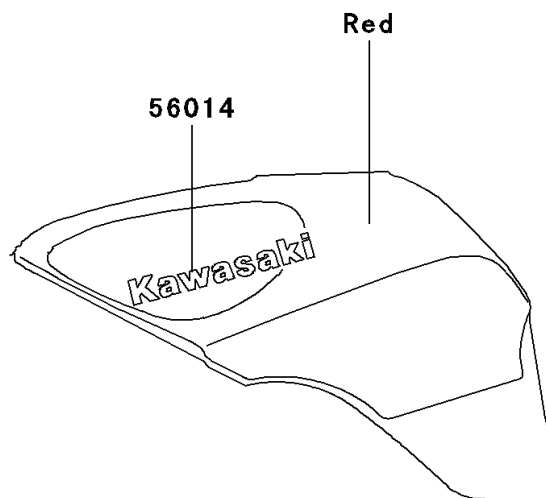

2002 NINJA® ZX™-6 PARTS DIAGRAM

Decals(Red)(E10)(CA,US)

F2861A

2002 NINJA® ZX™-6 PARTS LIST

Decals(Red)(E10)(CA,US)

ITEM NAME	PART NUMBER	QUANTITY
EMBLEM,FUEL TANK,KAWASAKI (Ref # 56014)	56014-1406	1
MARK,SIDE COVER,LH,ZX-6 (Ref # 56052)	56052-1595	1
MARK,SIDE COVER,RH,ZX-6 (Ref # 56052A)	56052-1596	1
MARK,UPP COWLING,KAWASAKI (Ref # 56052B)	56052-1597	1
MARK,LWR COWLING,NINJA (Ref # 56052C)	56052-1598	1