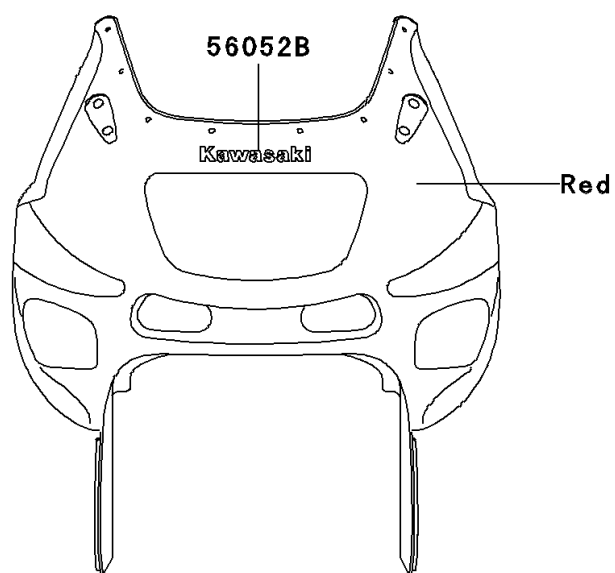

2002 NINJA® ZX™-6 PARTS DIAGRAM

Decals(Red)(E10)(CA,US)

F2861A

2002 NINJA® ZX™-6 PARTS LIST

Decals(Red)(E10)(CA,US)

ITEM NAME	PART NUMBER	QUANTITY
EMBLEM,FUEL TANK,KAWASAKI (Ref # 56014)	56014-1406	1
MARK,SIDE COVER,LH,ZX-6 (Ref # 56052)	56052-1595	1
MARK,SIDE COVER,RH,ZX-6 (Ref # 56052A)	56052-1596	1
MARK,UPP COWLING,KAWASAKI (Ref # 56052B)	56052-1597	1
MARK,LWR COWLING,NINJA (Ref # 56052C)	56052-1598	1