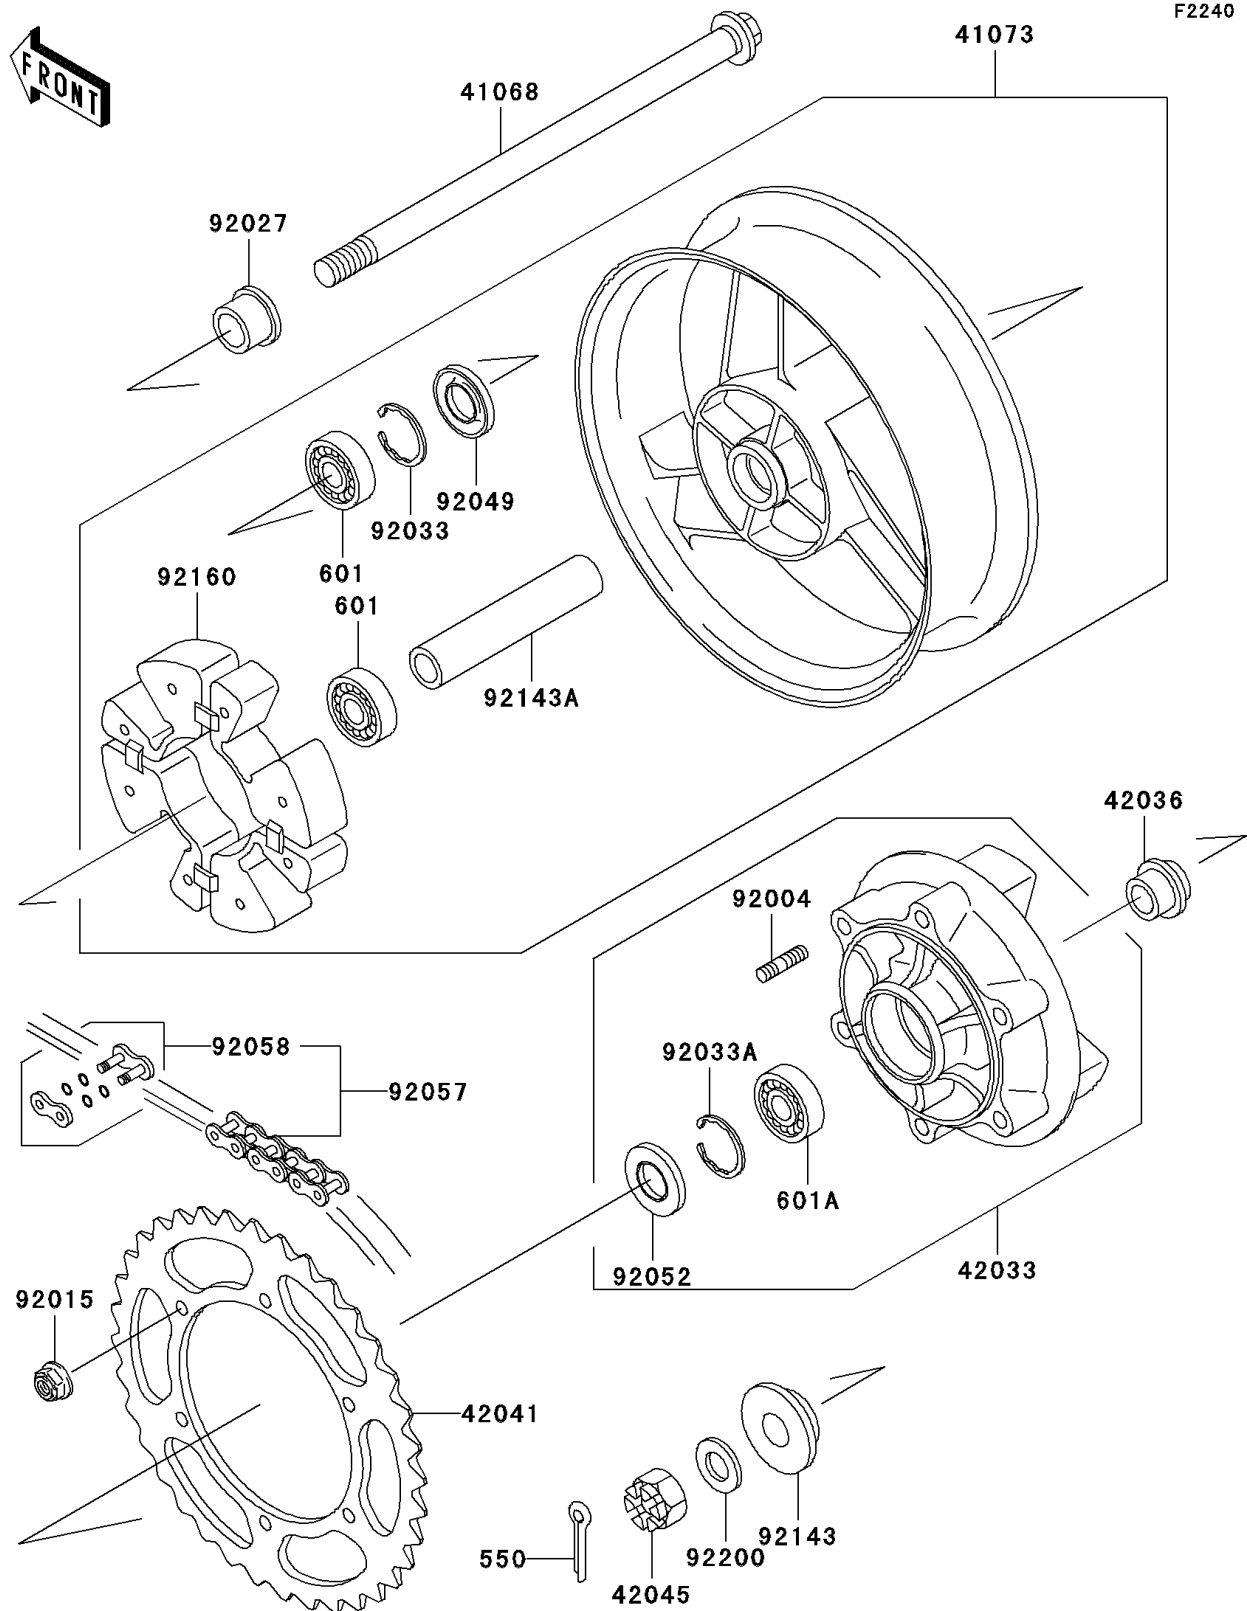

## 2002 NINJA® ZX™-6 PARTS DIAGRAM

Rear Wheel/Chain

## 2002 NINJA® ZX™-6 PARTS LIST

Rear Wheel/Chain

ITEM NAME	PART NUMBER	QUANTITY
PIN-COTTER,4.0X35 (Ref # 550)	550D4035	1
BEARING-BALL,6204UUC3 (Ref # 601)	601B6204UU	1
BEARING-BALL,#6205G (Ref # 601A)	601B6205G	1
AXLE,RR (Ref # 41068)	41068-1350	1
WHEEL-ASSY,RR,G.GRAY (Ref # 41073)	41073-1521-GE	1
COUPLING-ASSY,RR HUB (Ref # 42033)	42033-1214	1
SLEEVE,RR HUB,L=23 (Ref # 42036)	42036-1251	1
SPROCKET-HUB,48T (Ref # 42041)	42041-1362	1
NUT,CASTLE,18MM (Ref # 42045)	42045-018	1
STUD,10X19 (Ref # 92004)	92004-1275	1
NUT,FLANGED,10MM (Ref # 92015)	92015-1335	1
COLLAR,RR AXLE,L=21.5 (Ref # 92027)	92027-1902	1
RING-SNAP,47MM (Ref # 92033)	92033-1042	1
RING-SNAP,52MM (Ref # 92033A)	92033-1043	1
SEAL-OIL,BJN28475 (Ref # 92049)	92049-1056	1
SEAL-OIL,TWC35527 (Ref # 92052)	92052-006	1
CHAIN,DRIVE,EK50MV-XX112L (Ref # 92057)	92057-0002	1
JOINT-CHAIN,DRIVE (Ref # 92058)	92058-1098	1
COLLAR,RR AXLE,L=16 (Ref # 92143)	92143-1302	1
COLLAR,RR HUB,L=133 (Ref # 92143A)	92143-1303	1
DAMPER,SHOCK,RR HUB (Ref # 92160)	92160-1399	1
WASHER,19X32X2.6 (Ref # 92200)	92200-1489	1