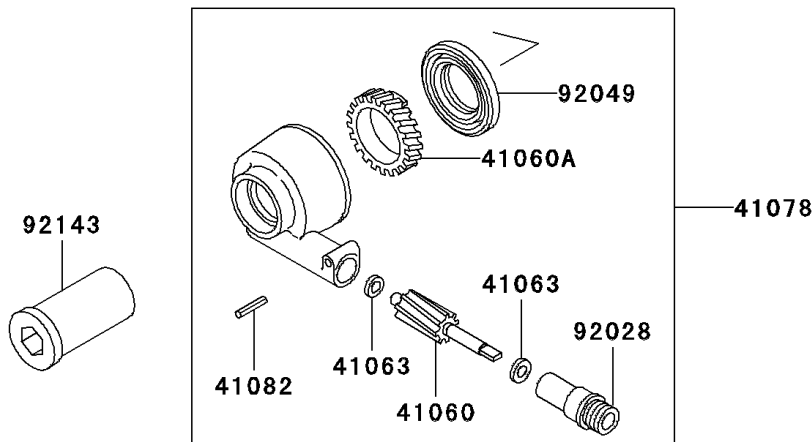

2002 NINJA® ZX™-6 PARTS DIAGRAM

Front Wheel

F2230

2002 NINJA® ZX™-6 PARTS LIST

Front Wheel

ITEM NAME	PART NUMBER	QUANTITY
BEARING-BALL,#6004UUC3 (Ref # 601)	601B6004UU	1
GEAR-METER SCREW,9T (Ref # 41060)	41060-1123	1
GEAR-METER SCREW,23T (Ref # 41060A)	41060-1138	1
WASHER,5.1X9X0.4 (Ref # 41063)	41063-001	1
RECEIVER-SPEEDOMETER (Ref # 41064)	41064-1006	1
AXLE,FR (Ref # 41068)	41068-1311	1
WHEEL-ASSY,FR,G.GRAY (Ref # 41073)	41073-1518-GE	1
CASE-ASSY-METER GEAR (Ref # 41078)	41078-1076	1
PIN,SPRING (Ref # 41082)	41082-001	1
BUSHING,SPEEDOMETER (Ref # 92028)	92028-1066	1
RING-SNAP,42MM (Ref # 92033)	92033-1041	1
SEAL-OIL,BJN30427-C3 (Ref # 92049)	92049-1057	1
COLLAR,FR AXLE,L=43.5 (Ref # 92143)	92143-1301	1
COLLAR,FR AXLE,L=25.5 (Ref # 92143A)	92143-1359	1
COLLAR,FR HUB,L=86.5 (Ref # 92143B)	92143-1479	1