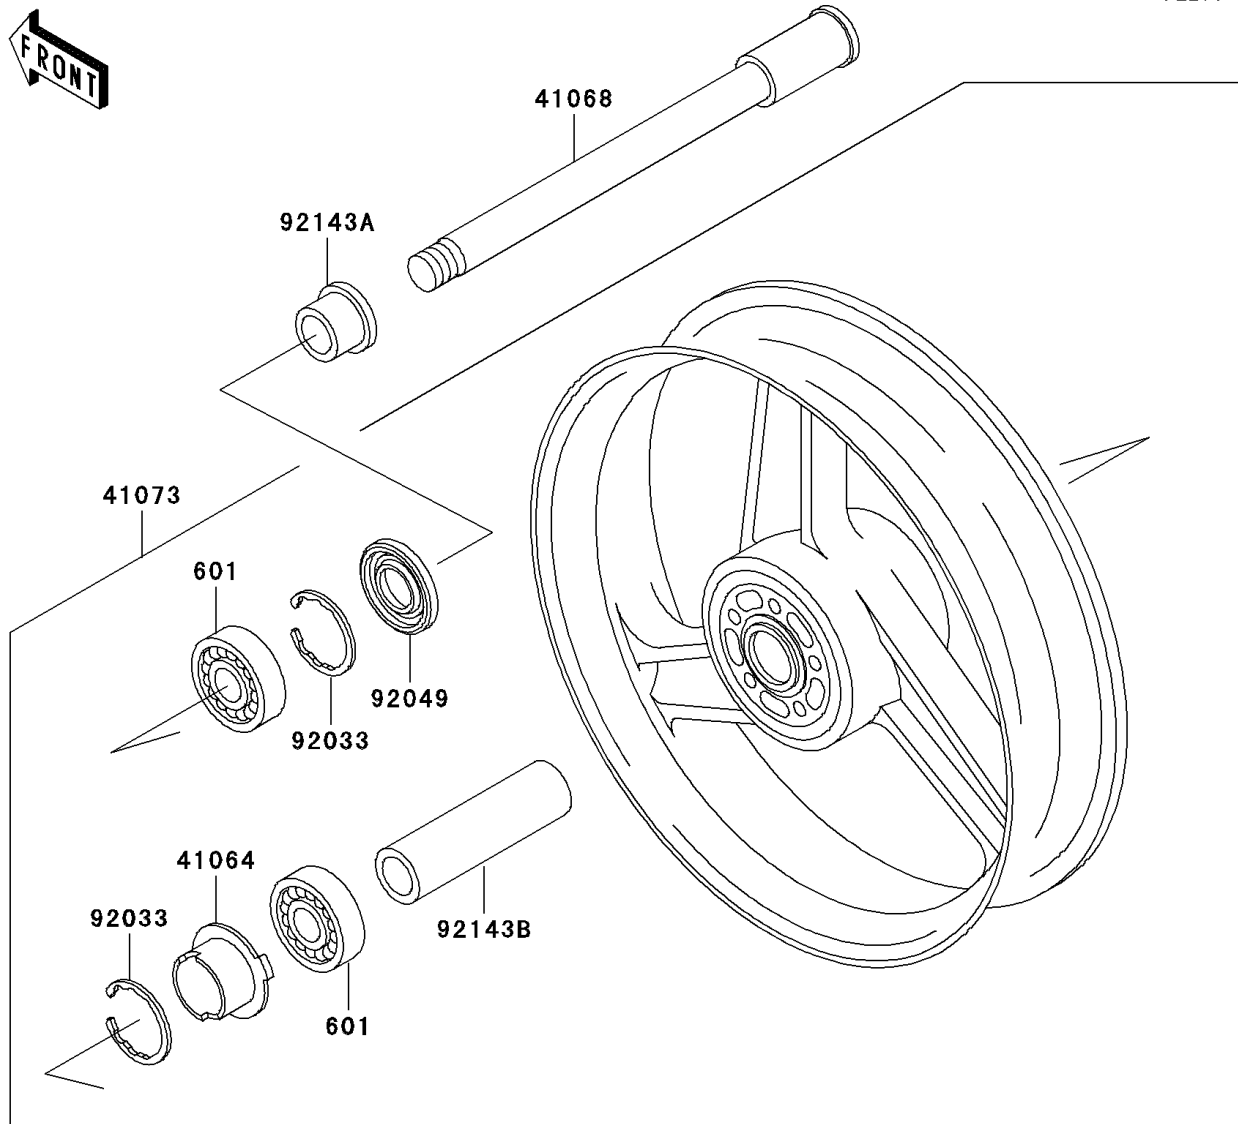

2002 NINJA® ZX™-6 PARTS DIAGRAM

Front Wheel

F2230

2002 NINJA® ZX™-6 PARTS LIST

Front Wheel

ITEM NAME	PART NUMBER	QUANTITY
BEARING-BALL,#6004UUC3 (Ref # 601)	601B6004UU	1
GEAR-METER SCREW,9T (Ref # 41060)	41060-1123	1
GEAR-METER SCREW,23T (Ref # 41060A)	41060-1138	1
WASHER,5.1X9X0.4 (Ref # 41063)	41063-001	1
RECEIVER-SPEEDOMETER (Ref # 41064)	41064-1006	1
AXLE,FR (Ref # 41068)	41068-1311	1
WHEEL-ASSY,FR,G.GRAY (Ref # 41073)	41073-1518-GE	1
CASE-ASSY-METER GEAR (Ref # 41078)	41078-1076	1
PIN,SPRING (Ref # 41082)	41082-001	1
BUSHING,SPEEDOMETER (Ref # 92028)	92028-1066	1
RING-SNAP,42MM (Ref # 92033)	92033-1041	1
SEAL-OIL,BJN30427-C3 (Ref # 92049)	92049-1057	1
COLLAR,FR AXLE,L=43.5 (Ref # 92143)	92143-1301	1
COLLAR,FR AXLE,L=25.5 (Ref # 92143A)	92143-1359	1
COLLAR,FR HUB,L=86.5 (Ref # 92143B)	92143-1479	1