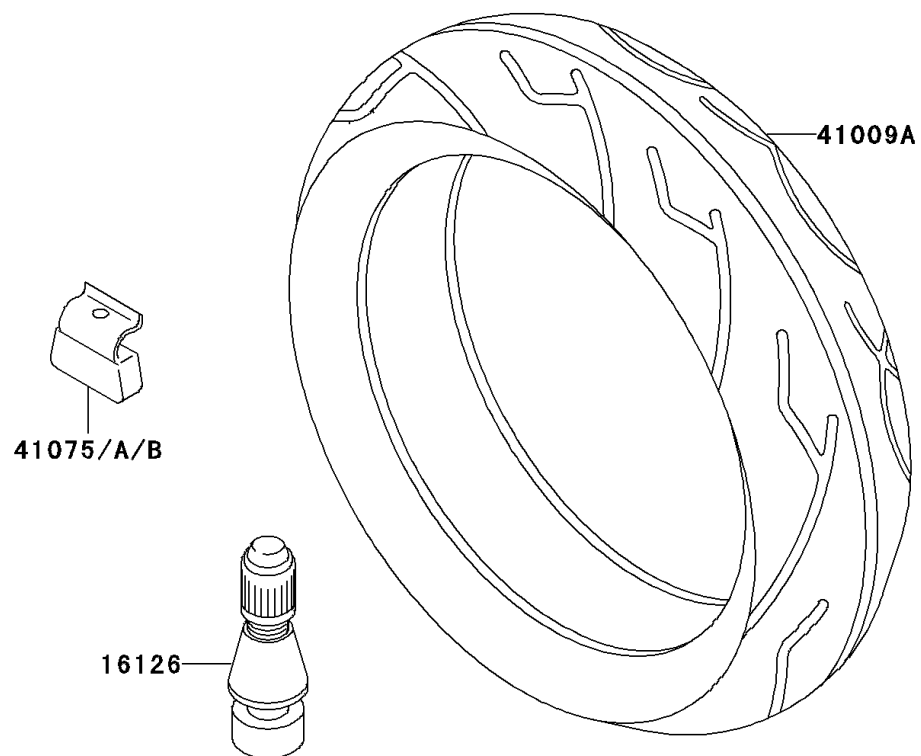

2002 NINJA® ZX™-6 PARTS DIAGRAM

Tires

F2210

2002 NINJA® ZX™-6 PARTS LIST

Tires

ITEM NAME	PART NUMBER	QUANTITY
VALVE,TIRE (Ref # 16126)	16126-1140	1
TIRE,FR,120/60ZR17(55W),BT-50F (Ref # 41009)	41009-1328	1
TIRE,RR,160/60ZR17(69W),BT-50R (Ref # 41009A)	41009-1329	1
BALANCER-WHEEL,10G,SILVER (Ref # 41075)	41075-1059	1
BALANCER-WHEEL,20G,SILVER (Ref # 41075A)	41075-1060	1
BALANCER-WHEEL,30G,SILVER (Ref # 41075B)	41075-1061	1