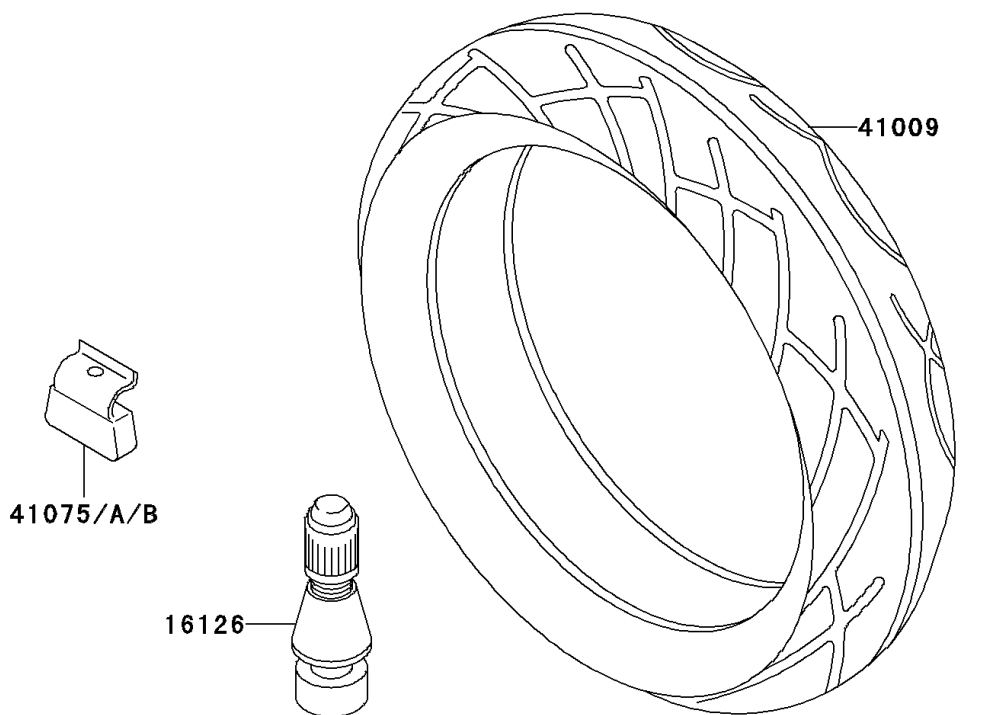

2002 NINJA® ZX™-6 PARTS DIAGRAM

Tires

F2210

2002 NINJA® ZX™-6 PARTS LIST

Tires

ITEM NAME	PART NUMBER	QUANTITY
VALVE,TIRE (Ref # 16126)	16126-1140	1
TIRE,FR,120/60ZR17(55W),BT-50F (Ref # 41009)	41009-1328	1
TIRE,RR,160/60ZR17(69W),BT-50R (Ref # 41009A)	41009-1329	1
BALANCER-WHEEL,10G,SILVER (Ref # 41075)	41075-1059	1
BALANCER-WHEEL,20G,SILVER (Ref # 41075A)	41075-1060	1
BALANCER-WHEEL,30G,SILVER (Ref # 41075B)	41075-1061	1