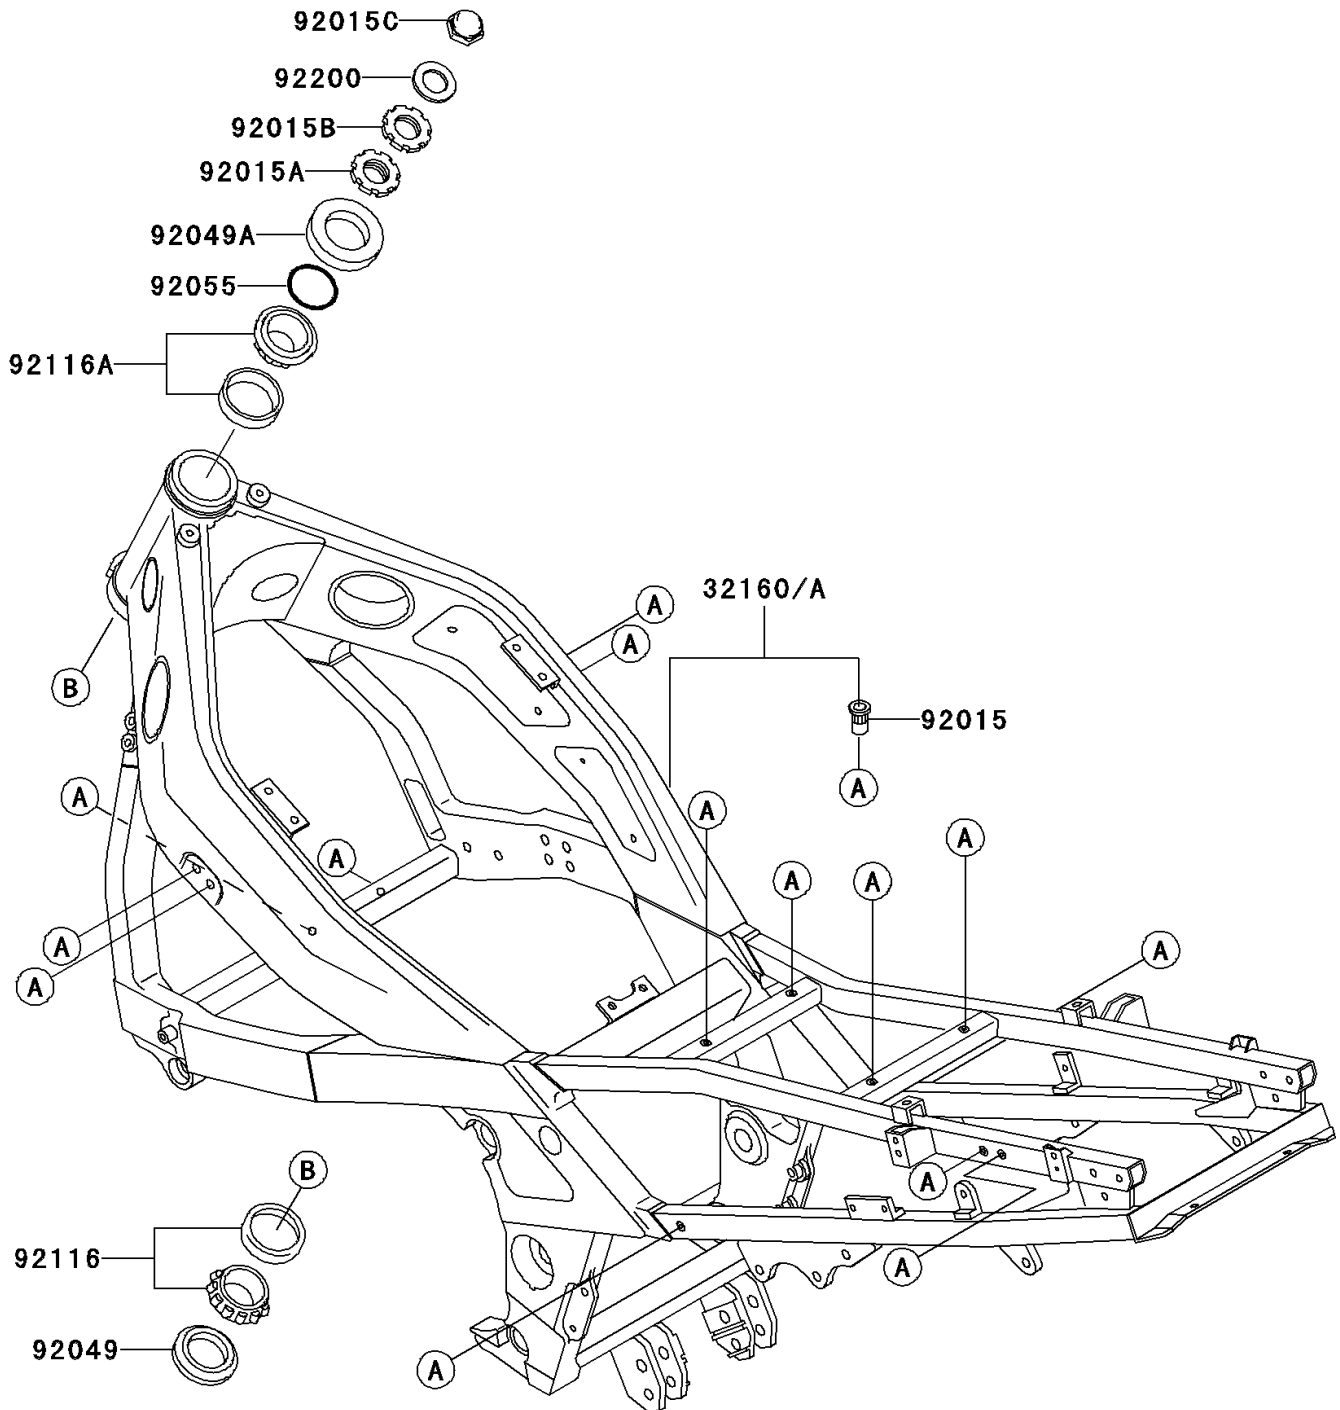

2002 NINJA® ZX™-6 PARTS DIAGRAM

Frame

F2120

2002 NINJA® ZX™-6 PARTS LIST

Frame

ITEM NAME	PART NUMBER	QUANTITY
NUT,POP,6MM,L=15 (Ref # 92015)	92015-1791	1
NUT,25MM (Ref # 92015A)	92015-1803	1
NUT,25MM (Ref # 92015B)	92015-1810	1
NUT,CAP,22MM (Ref # 92015C)	92015-1873	1
SEAL-OIL,XMHE36X52X4J (Ref # 92049)	92049-1162	1
SEAL-OIL,XMH33 70 6.4J-A (Ref # 92049A)	92049-1313	1
RING-O,ID=24.5 (Ref # 92055)	92055-1459	1
BEARING-ROLLER,HR320/28XJ (Ref # 92116)	92116-1009	1
BEARING-ROLLER,HI-CAP32005JR-1 (Ref # 92116A)	92116-1056	1
WASHER,22.5X36X3.2 (Ref # 92200)	92200-1126	1
FRAME-COMP,AL,P.C.GRAY (Ref # 32160)	32160-1387-CQ	1
FRAME-COMP,AL,C.GRAY (Ref # 32160A)	32160-1387-EZ	1