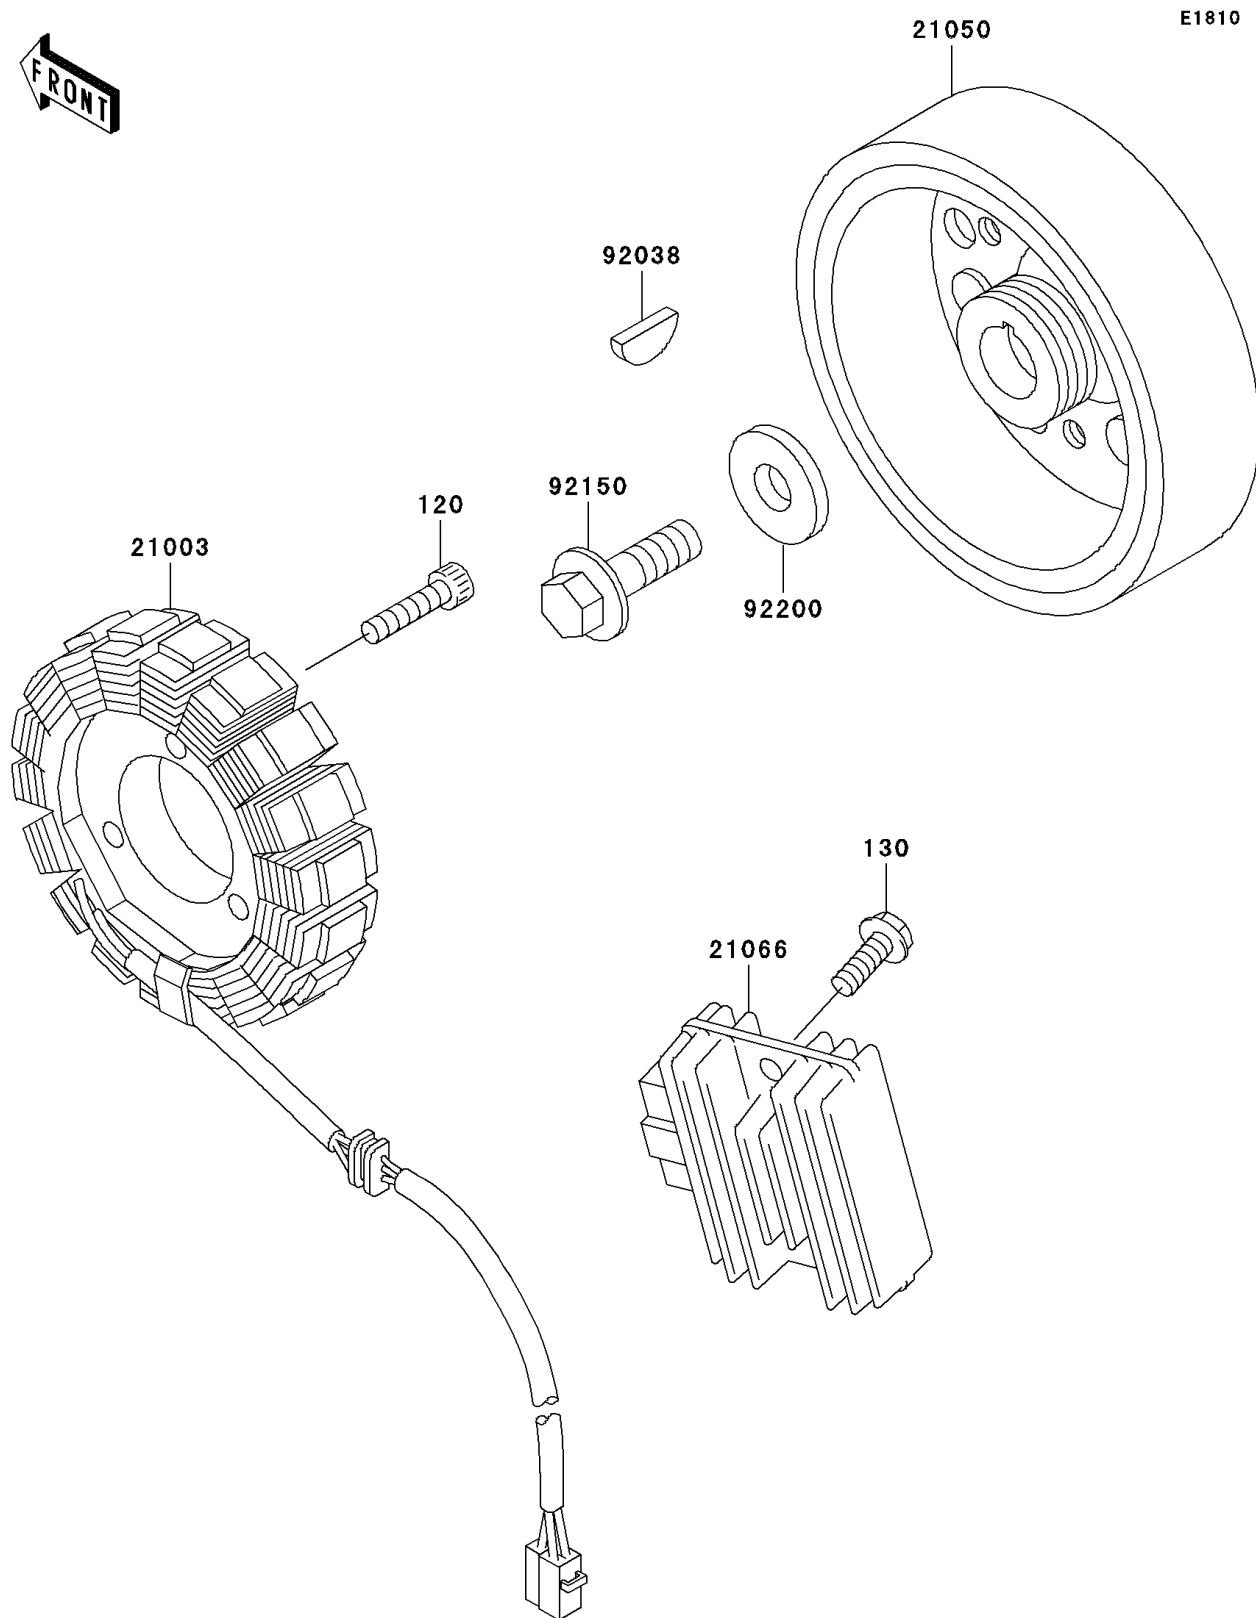

2002 NINJA® ZX™-6 PARTS DIAGRAM

Generator

2002 NINJA® ZX™-6 PARTS LIST

Generator

ITEM NAME	PART NUMBER	QUANTITY
BOLT-SOCKET,6X25 (Ref # 120)	120P0625	1
BOLT-FLANGED (Ref # 130)	130H0620	1
STATOR (Ref # 21003)	21003-1368	1
FLYWHEEL (Ref # 21050)	21050-1146	1
REGULATOR-VOLTAGE (Ref # 21066)	21066-1089	1
KEY,WOODRUFF (Ref # 92038)	92038-001	1
BOLT,10X32 (Ref # 92150)	92150-1134	1
WASHER,10X30X4 (Ref # 92200)	92200-1185	1