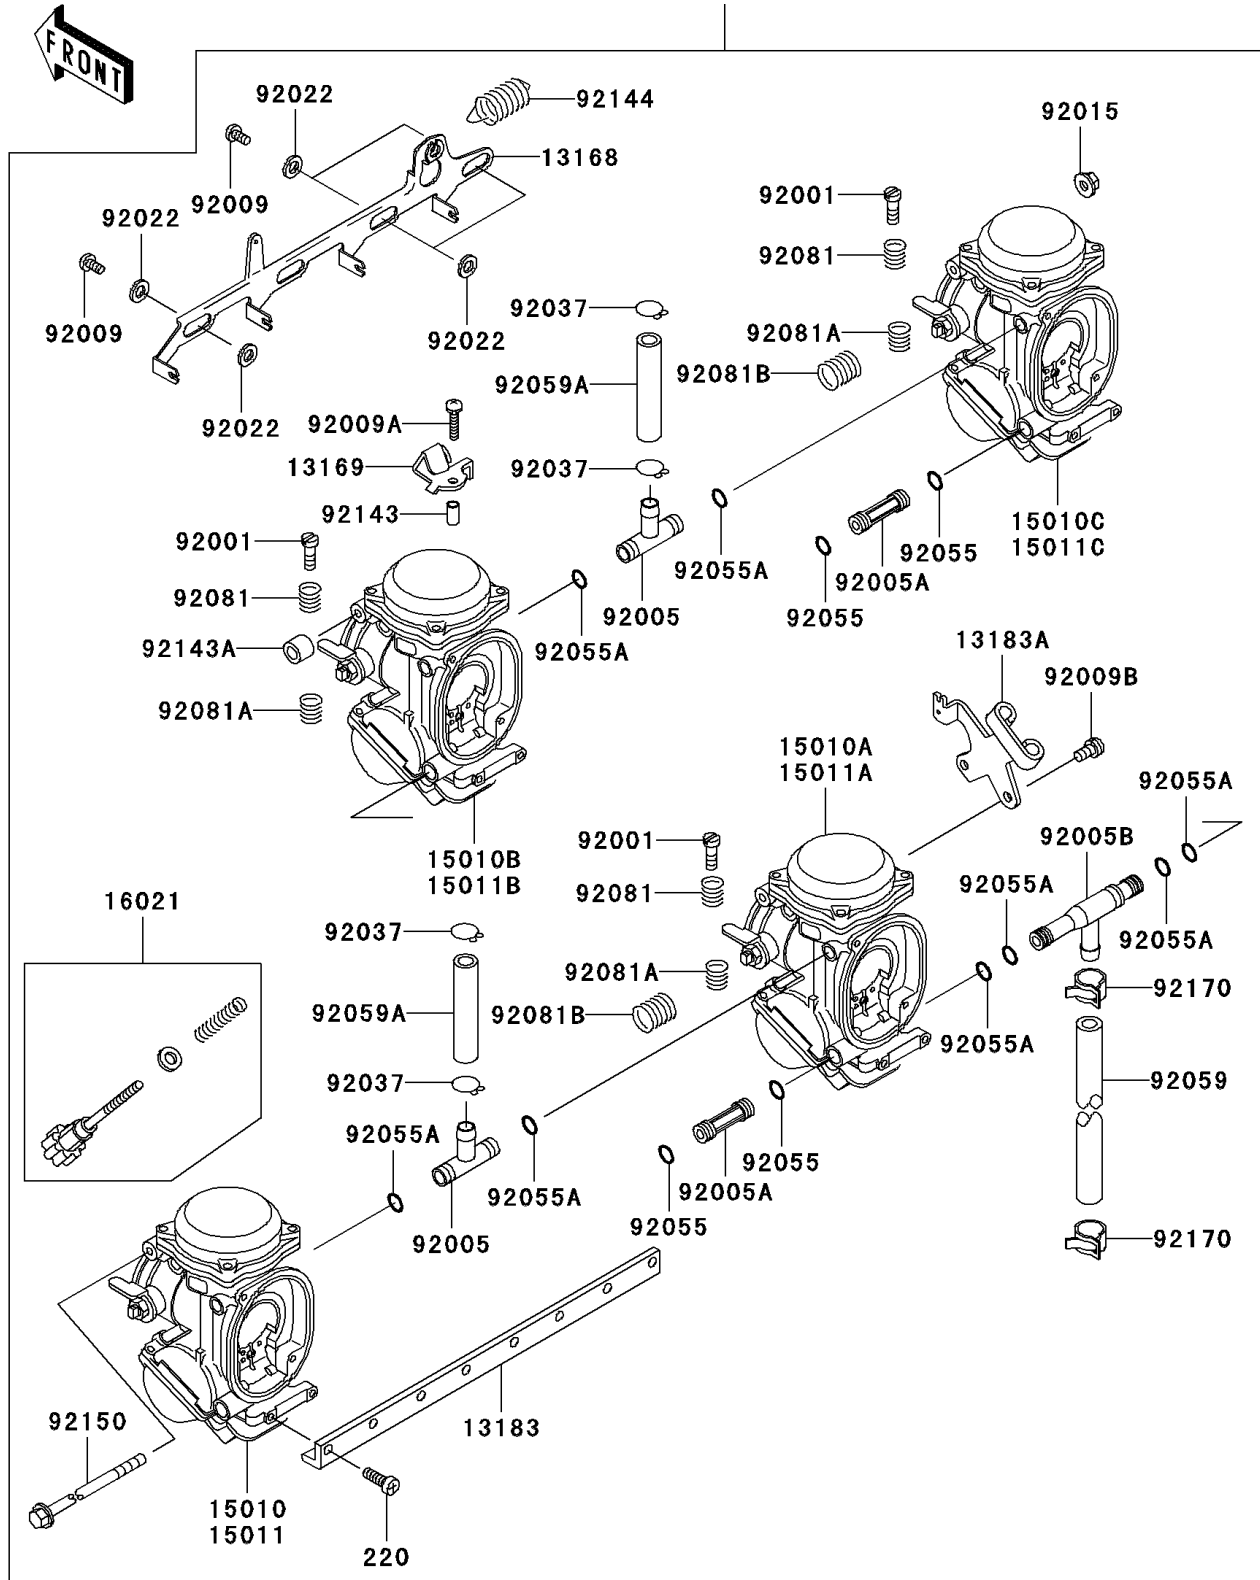

2002 NINJA® ZX™-6 PARTS DIAGRAM

Carburetor

15001/A

E1611

2002 NINJA® ZX™-6 PARTS LIST

Carburetor

ITEM NAME	PART NUMBER	QUANTITY
LEVER,STARTER (Ref # 13168)	13168-1462	1
PLATE,STARTER CABLE (Ref # 13169)	13169-1965	1
PLATE,CARBURETOR STAY (Ref # 13183)	13183-1608	1
PLATE,THROTTLE CABLE (Ref # 13183A)	13183-1610	1
SCREW-THROTTLE STOP (Ref # 16021)	16021-1160	1
BOLT,THROTTLE ADJUST (Ref # 92001)	92001-1998	1
FITTING,T-TYPE (Ref # 92005)	92005-1125	1
FITTING (Ref # 92005A)	92005-1157	1
FITTING,T-TYPE (Ref # 92005B)	92005-1214	1
SCREW (Ref # 92009)	92009-1262	1
SCREW,4X18 (Ref # 92009A)	92009-1446	1
SCREW (Ref # 92009B)	92009-1597	1
NUT,FLANGED,5MM (Ref # 92015)	92015-1259	1
WASHER,6.1X11X0.8,POLYACETAL (Ref # 92022)	92022-1199	1
CLAMP,TUBE (Ref # 92037)	92037-1531	1
RING-O (Ref # 92055)	92055-1004	1
RING-O (Ref # 92055A)	92055-1223	1
TUBE,7.3X12.5X240 (Ref # 92059)	92059-1487	1
TUBE,7X11X45 (Ref # 92059A)	92059-1738	1
SPRING (Ref # 92081)	92081-1620	1
SPRING,THROTTLE ADJUST LWR (Ref # 92081A)	92081-1621	1
SCREW-PAN-CROS,5X14 (Ref # 220)	220D0514	1
SPRING,THROTTLE ADJUST CNT (Ref # 92081B)	92081-1622	1
COLLAR,4X5.2X9.6 (Ref # 92143)	92143-1265	1
COLLAR (Ref # 92143A)	92143-1438	1
SPRING (Ref # 92144)	92144-1540	1
BOLT (Ref # 92150)	92150-1416	1
CLAMP,TUBE (Ref # 92170)	92170-1051	1
CARBURETOR-ASSY (Ref # 15001)	15001-1797	1

2002 NINJA® ZX™-6 PARTS LIST

Carburetor

ITEM NAME	PART NUMBER	QUANTITY
CARBURETOR-ASSY (Ref # 15001A)	15001-1823	1
CARBURETOR,LH,OUTSIDE (Ref # 15010)	15010-1557	1
CARBURETOR,LH,INSIDE (Ref # 15010A)	15010-1558	1
CARBURETOR,RH,INSIDE (Ref # 15010B)	15010-1559	1
CARBURETOR,RH,OUTSIDE (Ref # 15010C)	15010-1560	1
CARBURETOR,LH,OUTSIDE (Ref # 15011)	15011-1139	1
CARBURETOR,LH,INSIDE (Ref # 15011A)	15011-1140	1
CARBURETOR,RH,INSIDE (Ref # 15011B)	15011-1141	1
CARBURETOR,RH,OUTSIDE (Ref # 15011C)	15011-1142	1