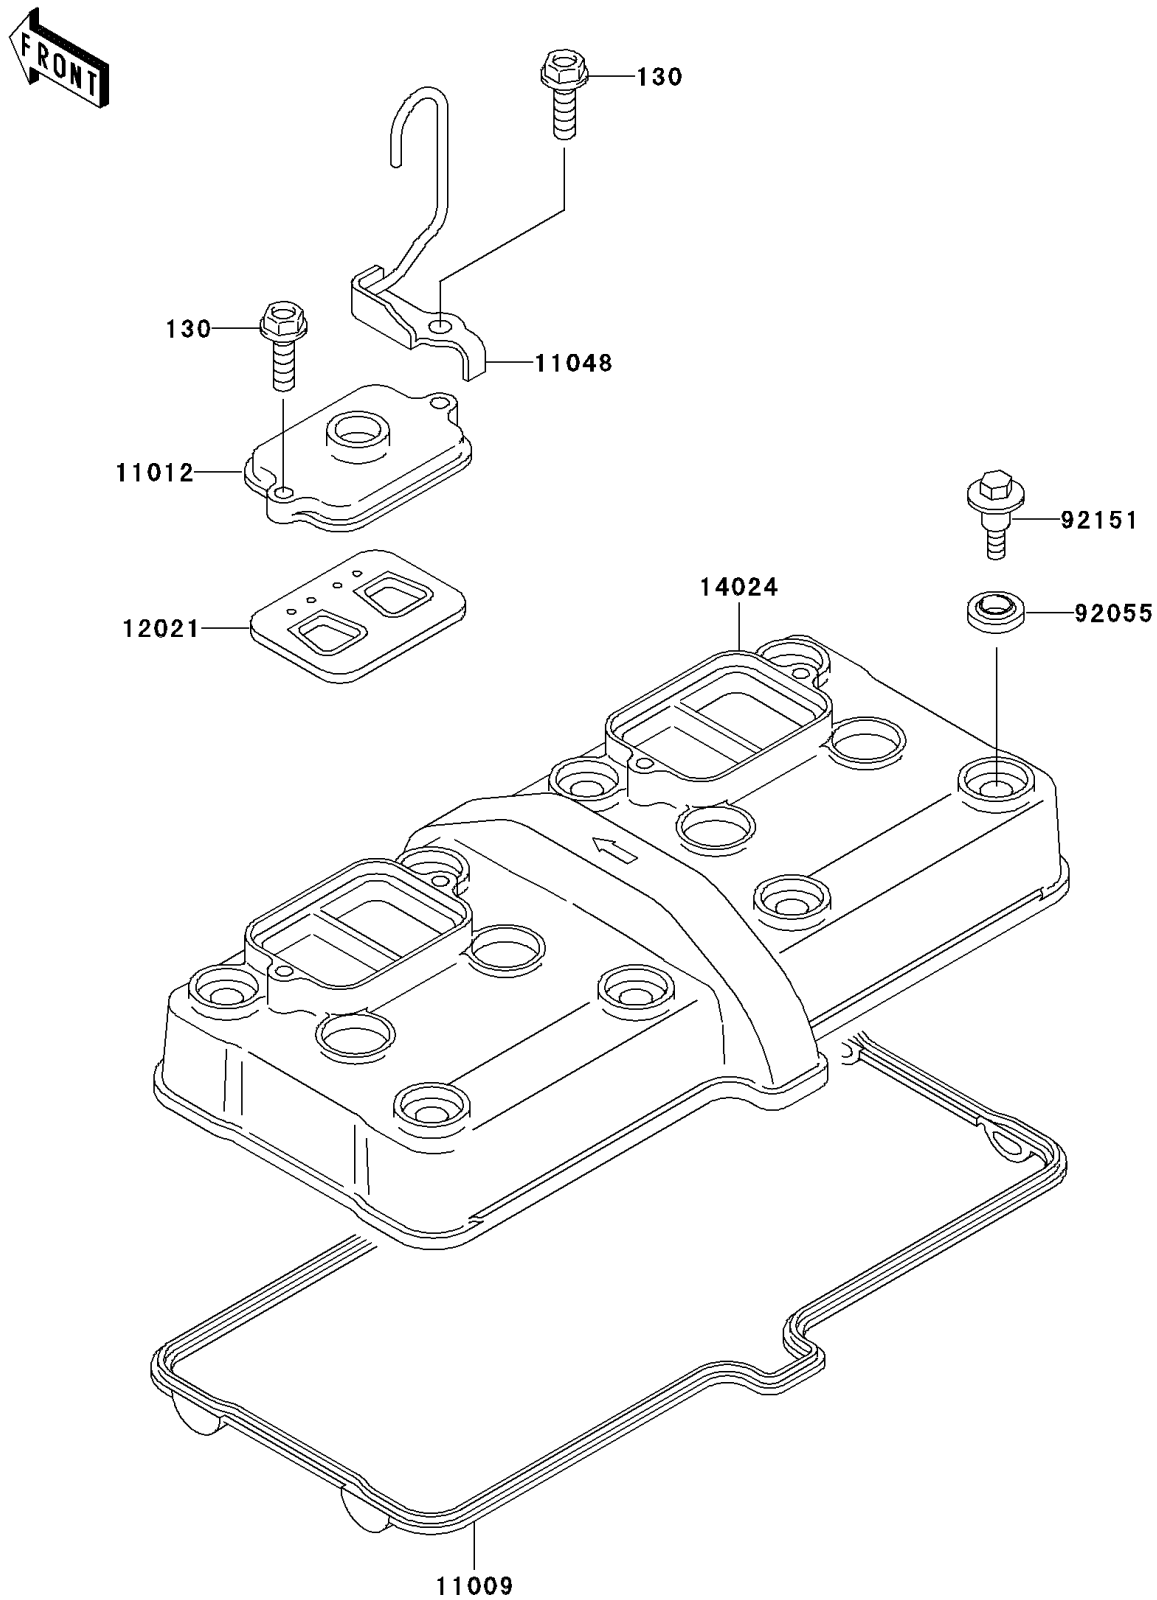

## 2002 NINJA® ZX™-6 PARTS DIAGRAM

Cylinder Head Cover

E1112

## 2002 NINJA® ZX™-6 PARTS LIST

Cylinder Head Cover

ITEM NAME	PART NUMBER	QUANTITY
BOLT-FLANGED (Ref # 130)	130Z0620	1
GASKET,HEAD COVER (Ref # 11009)	11009-1991	1
CAP,REED VALVE (Ref # 11012)	11012-1758	1
BRACKET,THROTTLE CABLE (Ref # 11048)	11048-1204	1
VALVE-ASSY-REED (Ref # 12021)	12021-1119	1
COVER,HEAD (Ref # 14024)	14024-1875	1
RING-O,HEAD COVER BOLT (Ref # 92055)	92055-1352	1
BOLT,L=23.5 (Ref # 92151)	92151-1871	1