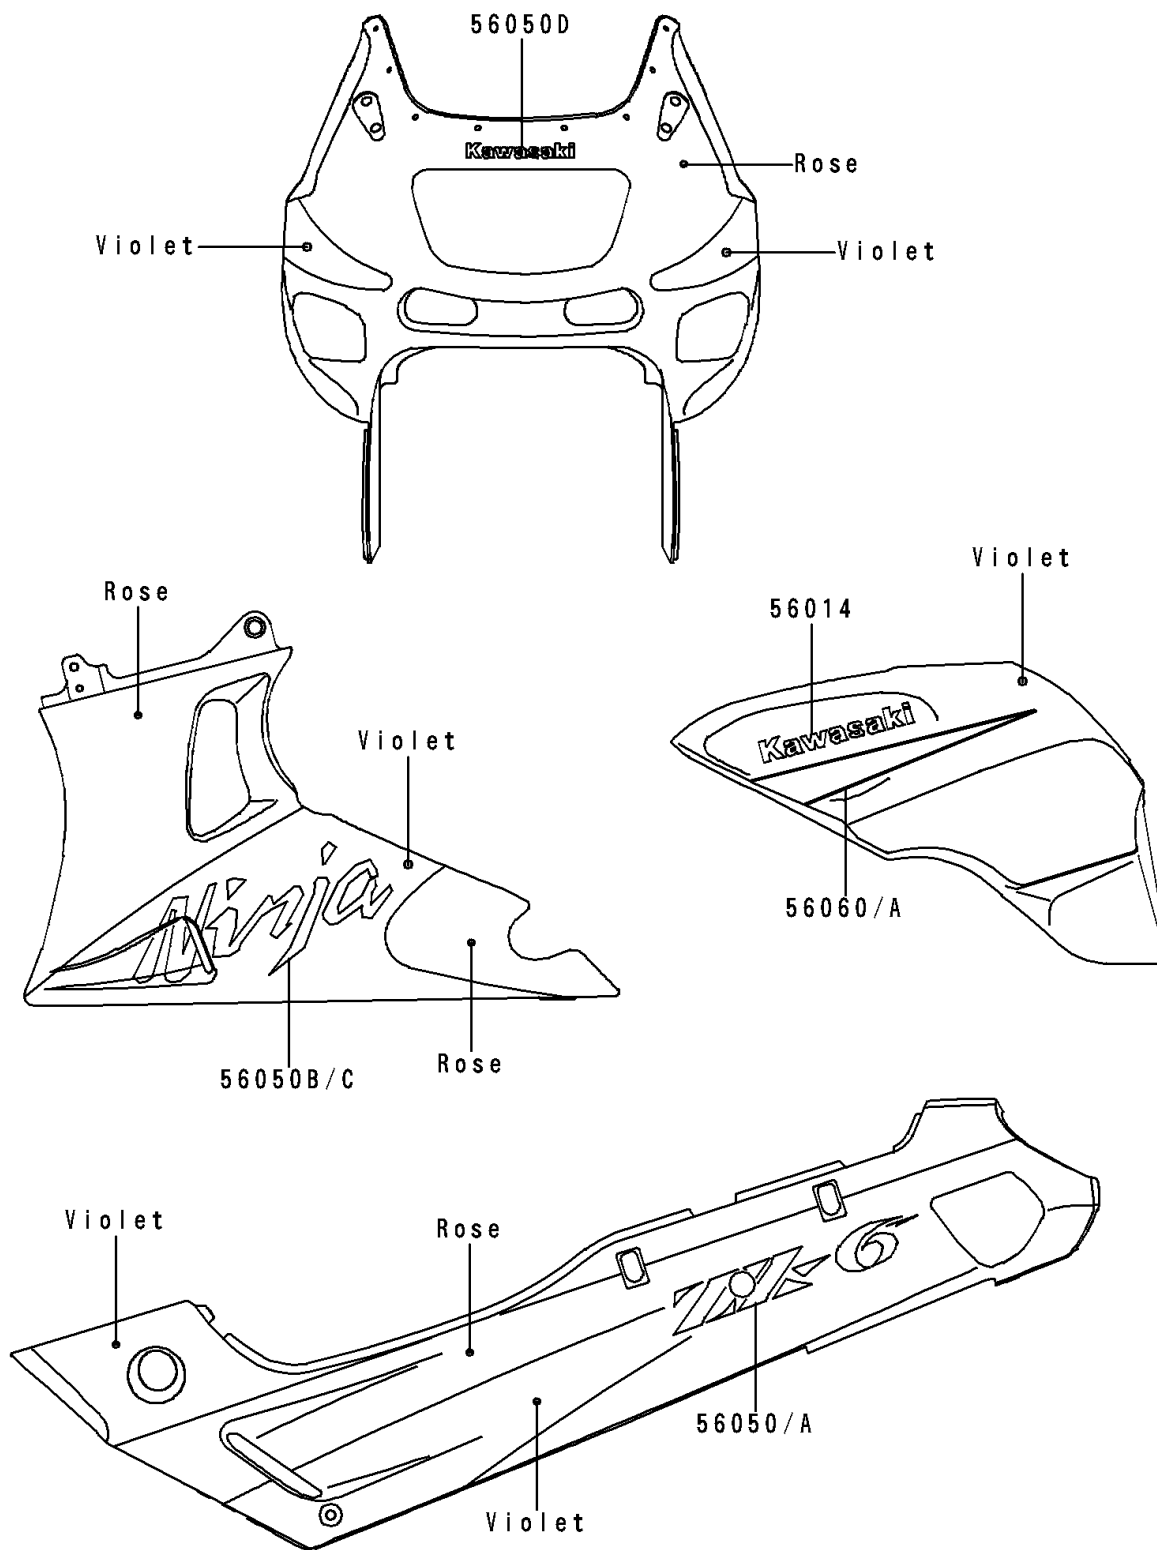

1993 NINJA® ZX™-6 PARTS DIAGRAM

Decals(Violet/Rose)(ZX600-E1)

F2861A

1993 NINJA® ZX™-6 PARTS LIST

Decals(Violet/Rose)(ZX600-E1)

ITEM NAME	PART NUMBER	QUANTITY
EMBLEM,FUEL TANK,KAWASAKI (Ref # 56014)	56014-1287	1
MARK,SIDE COVER,LH,ZX-6 (Ref # 56050)	56050-1953	1
MARK,SIDE COVER,RH,ZX-6 (Ref # 56050A)	56050-1954	1
MARK,LWR COWLING,LH,NINJA (Ref # 56050B)	56050-1955	1
MARK,LWR COWLING,RH,NINJA (Ref # 56050C)	56050-1956	1
MARK,KAWASAKI (Ref # 56050D)	56050-1959	1
PATTERN,FUEL TANK,LH (Ref # 56060)	56060-1529	1
PATTERN,FUEL TANK,RH (Ref # 56060A)	56060-1530	1