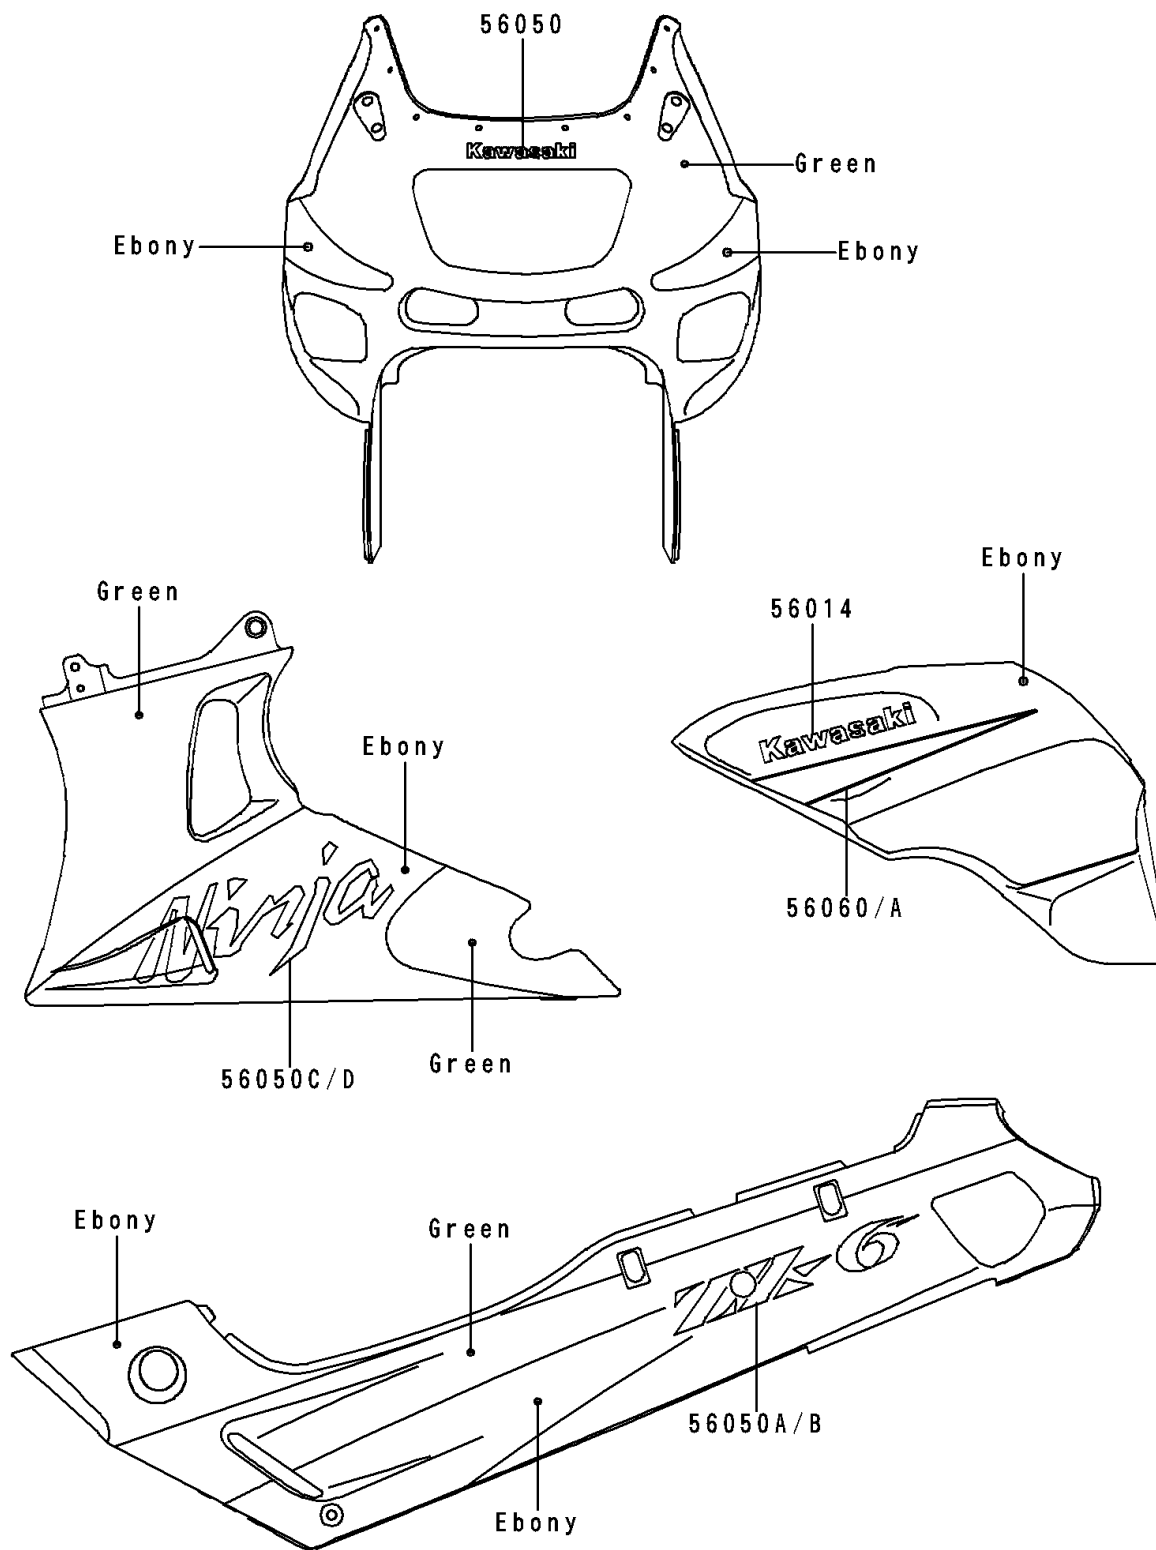

1993 NINJA® ZX™-6 PARTS DIAGRAM

Decals(Ebony/Green)(ZX600-E1)

F2861

1993 NINJA® ZX™-6 PARTS LIST

Decals(Ebony/Green)(ZX600-E1)

ITEM NAME	PART NUMBER	QUANTITY
EMBLEM,FUEL TANK,KAWASAKI (Ref # 56014)	56014-1286	1
MARK,KAWASAKI (Ref # 56050)	56050-1924	1
MARK,SIDE COVER,LH,ZX-6 (Ref # 56050A)	56050-1945	1
MARK,SIDE COVER,RH,ZX-6 (Ref # 56050B)	56050-1946	1
MARK,LWR COWLING,LH,NINJA (Ref # 56050C)	56050-1948	1
MARK,LWR COWLING,RH,NINJA (Ref # 56050D)	56050-1949	1
PATTERN,FUEL TANK,LH (Ref # 56060)	56060-1527	1
PATTERN,FUEL TANK,RH (Ref # 56060A)	56060-1528	1