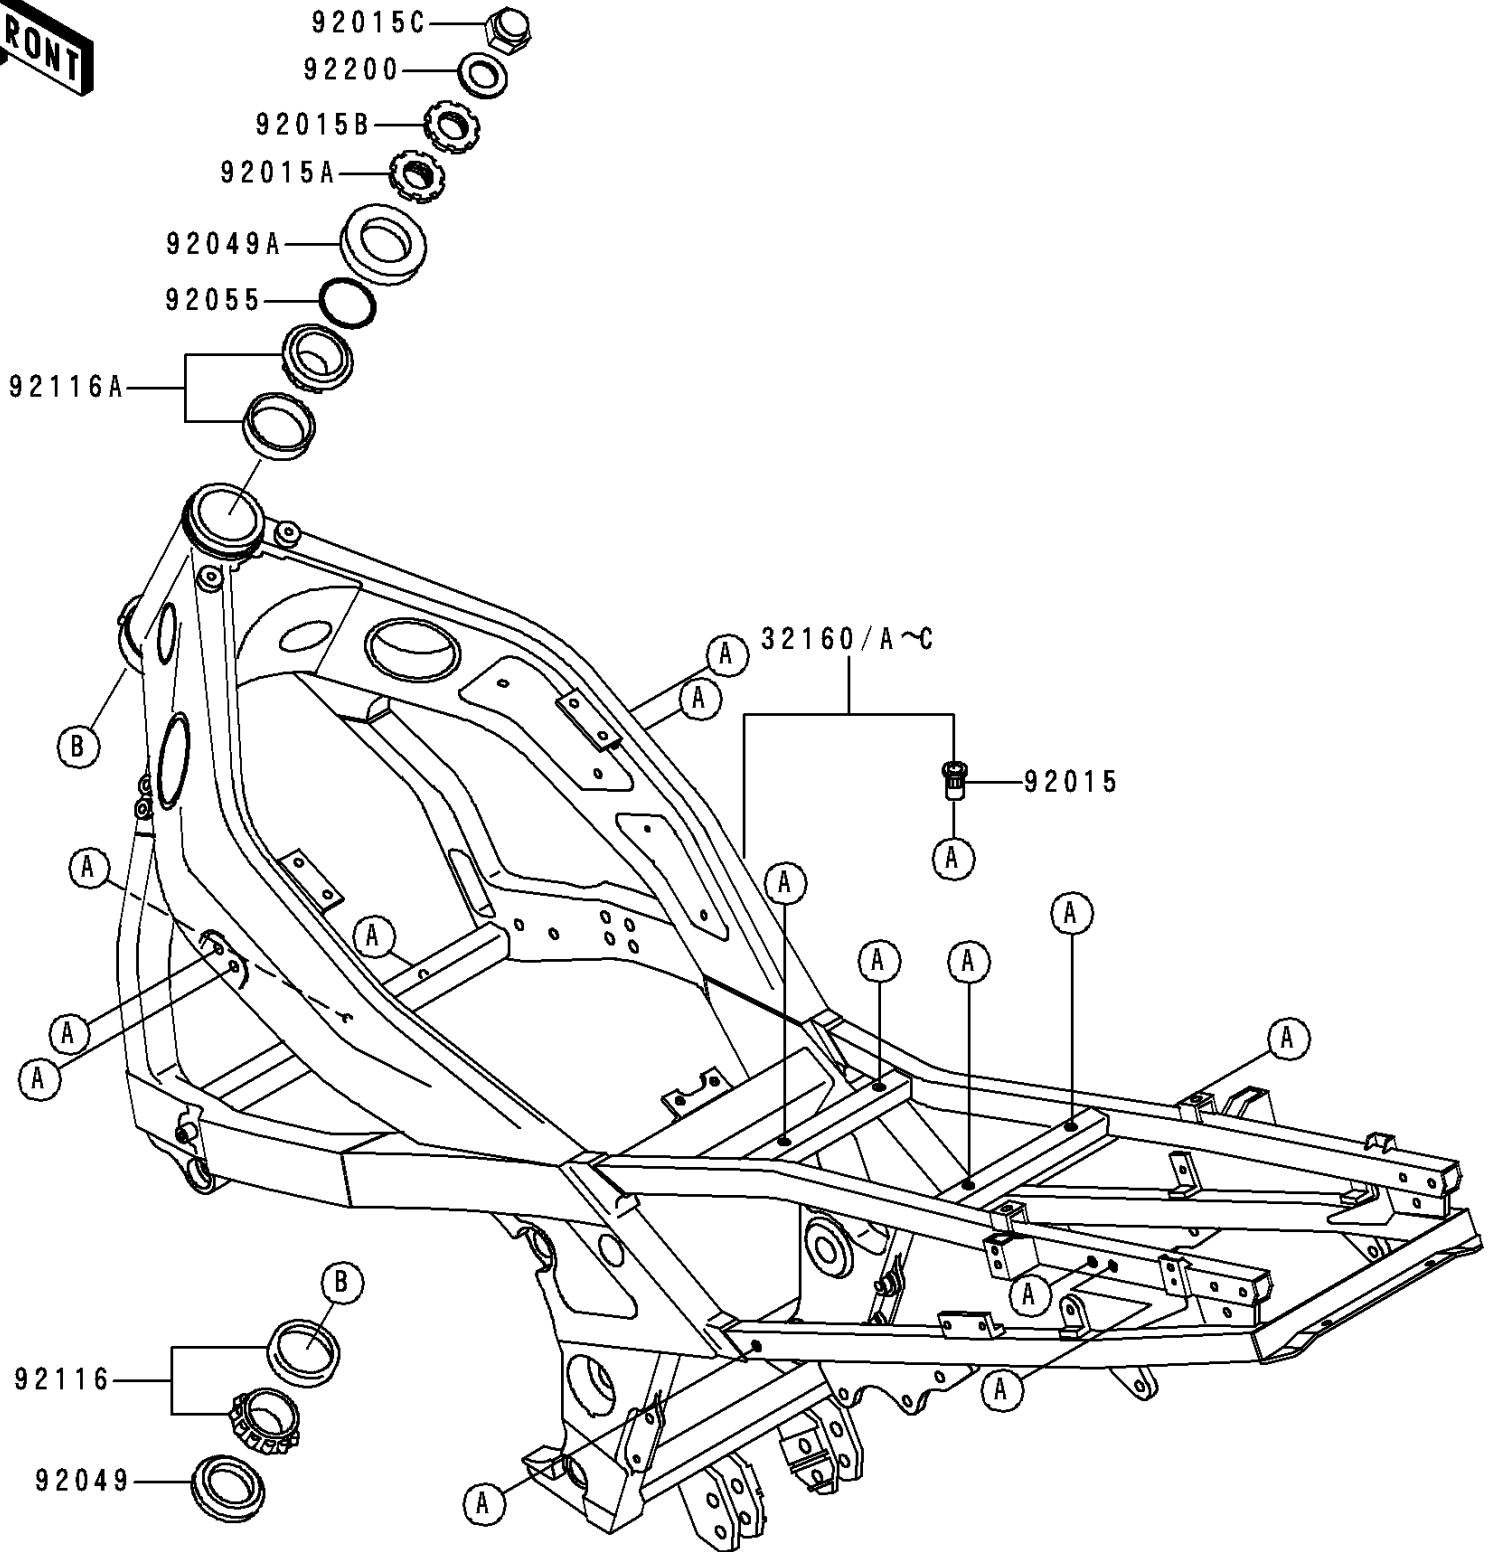

1993 NINJA® ZX™-6 PARTS DIAGRAM

Frame

F 2120

1993 NINJA® ZX™-6 PARTS LIST

Frame

ITEM NAME	PART NUMBER	QUANTITY
NUT,POP,6MM,L=15 (Ref # 92015)	92015-1791	1
NUT,25MM (Ref # 92015A)	92015-1803	1
NUT,25MM (Ref # 92015B)	92015-1810	1
NUT,CAP,22MM (Ref # 92015C)	92015-1873	1
SEAL-OIL,XMHE36X52X4J (Ref # 92049)	92049-1162	1
SEAL-OIL,XMH33 70 6.4J-A (Ref # 92049A)	92049-1313	1
RING-O,ID=24.5 (Ref # 92055)	92055-1459	1
BEARING-ROLLER,HR320/28XJ (Ref # 92116)	92116-1009	1
BEARING-ROLLER,HI-CAP32005JR-1 (Ref # 92116A)	92116-1056	1
WASHER,22.5X36X3.2 (Ref # 92200)	92200-1126	1
FRAME-COMP,AL,SILVER NO.35 (Ref # 32160)	32160-1373-TX	1
FRAME-COMP,AL,SILVER NO.35 (Ref # 32160A)	32160-1373-VZ	1