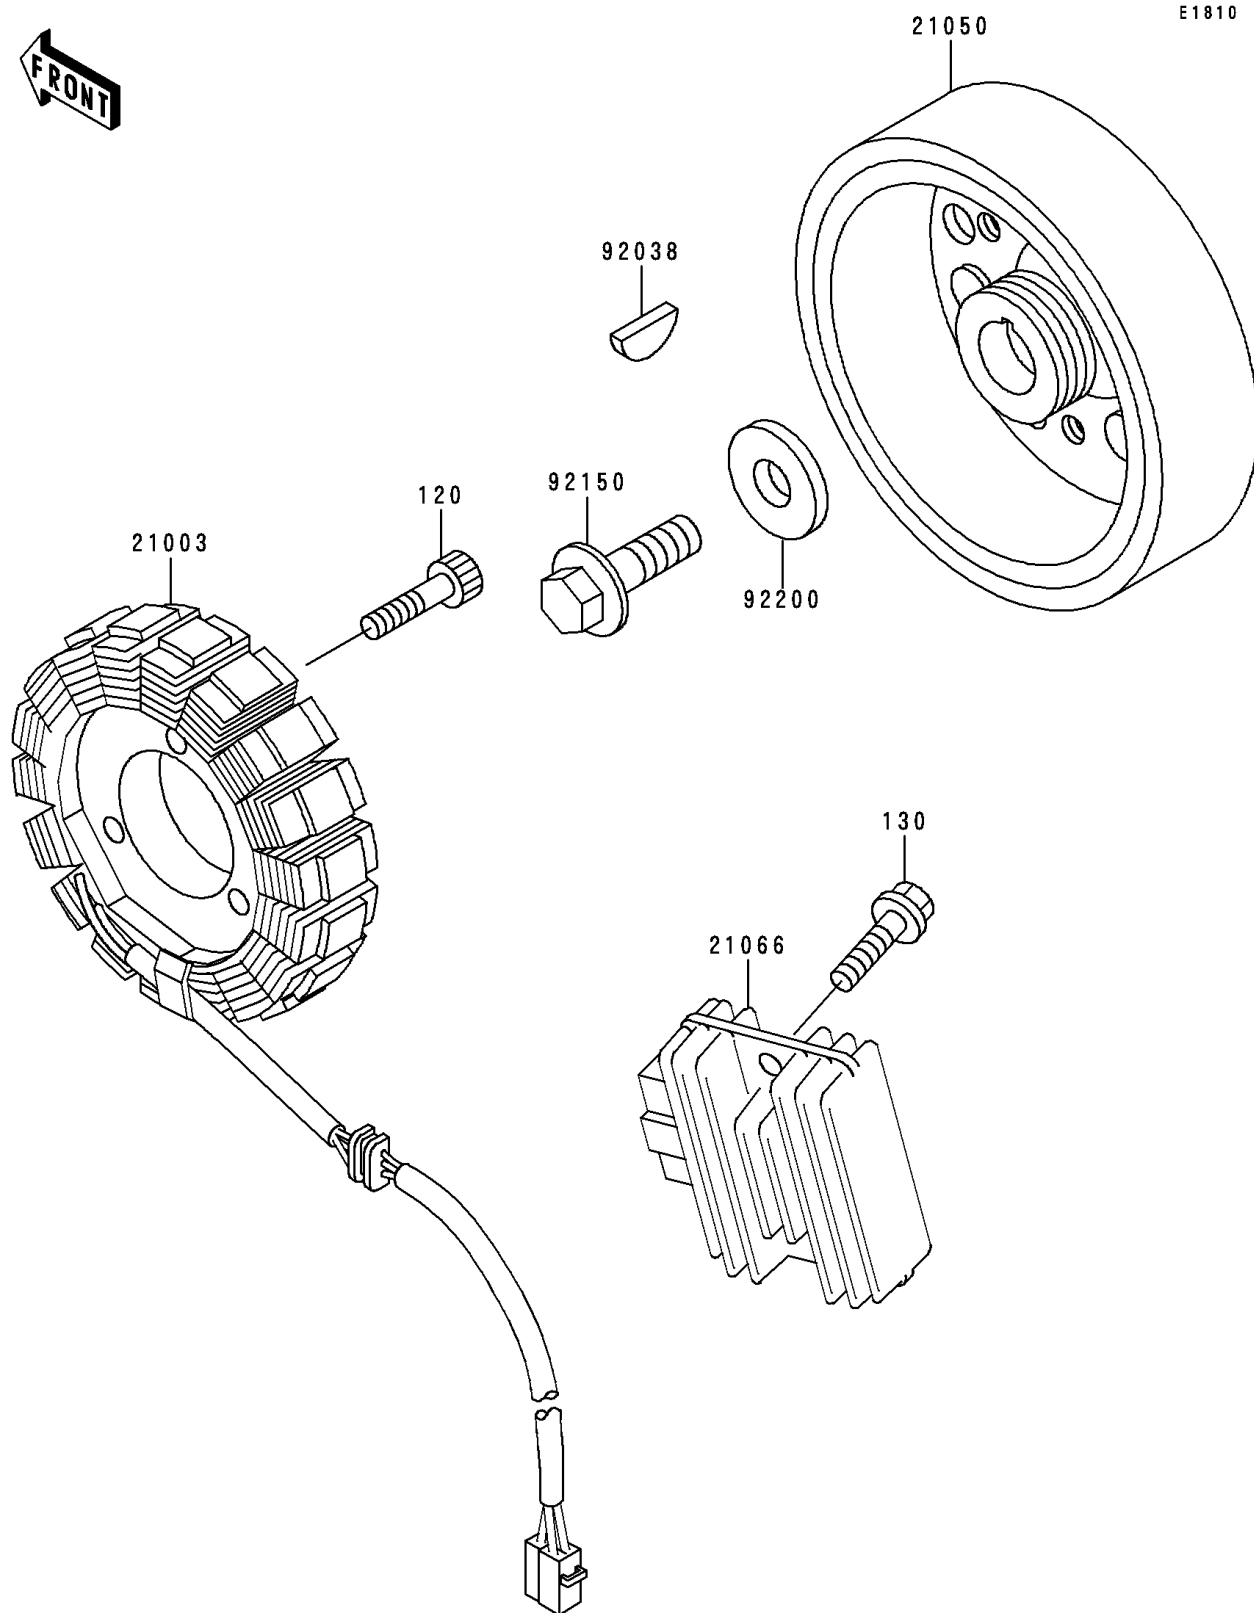

1993 NINJA® ZX™-6 PARTS DIAGRAM

Generator

1993 NINJA® ZX™-6 PARTS LIST

Generator

ITEM NAME	PART NUMBER	QUANTITY
BOLT-SOCKET,6X25 (Ref # 120)	120P0625	1
BOLT-FLANGED (Ref # 130)	130H0620	1
STATOR (Ref # 21003)	21003-1214	1
FLYWHEEL (Ref # 21050)	21050-1146	1
REGULATOR-VOLTAGE (Ref # 21066)	21066-1089	1
KEY,WOODRUFF (Ref # 92038)	92038-001	1
BOLT,10X32 (Ref # 92150)	92150-1134	1
WASHER,10X30X4 (Ref # 92200)	92200-1185	1