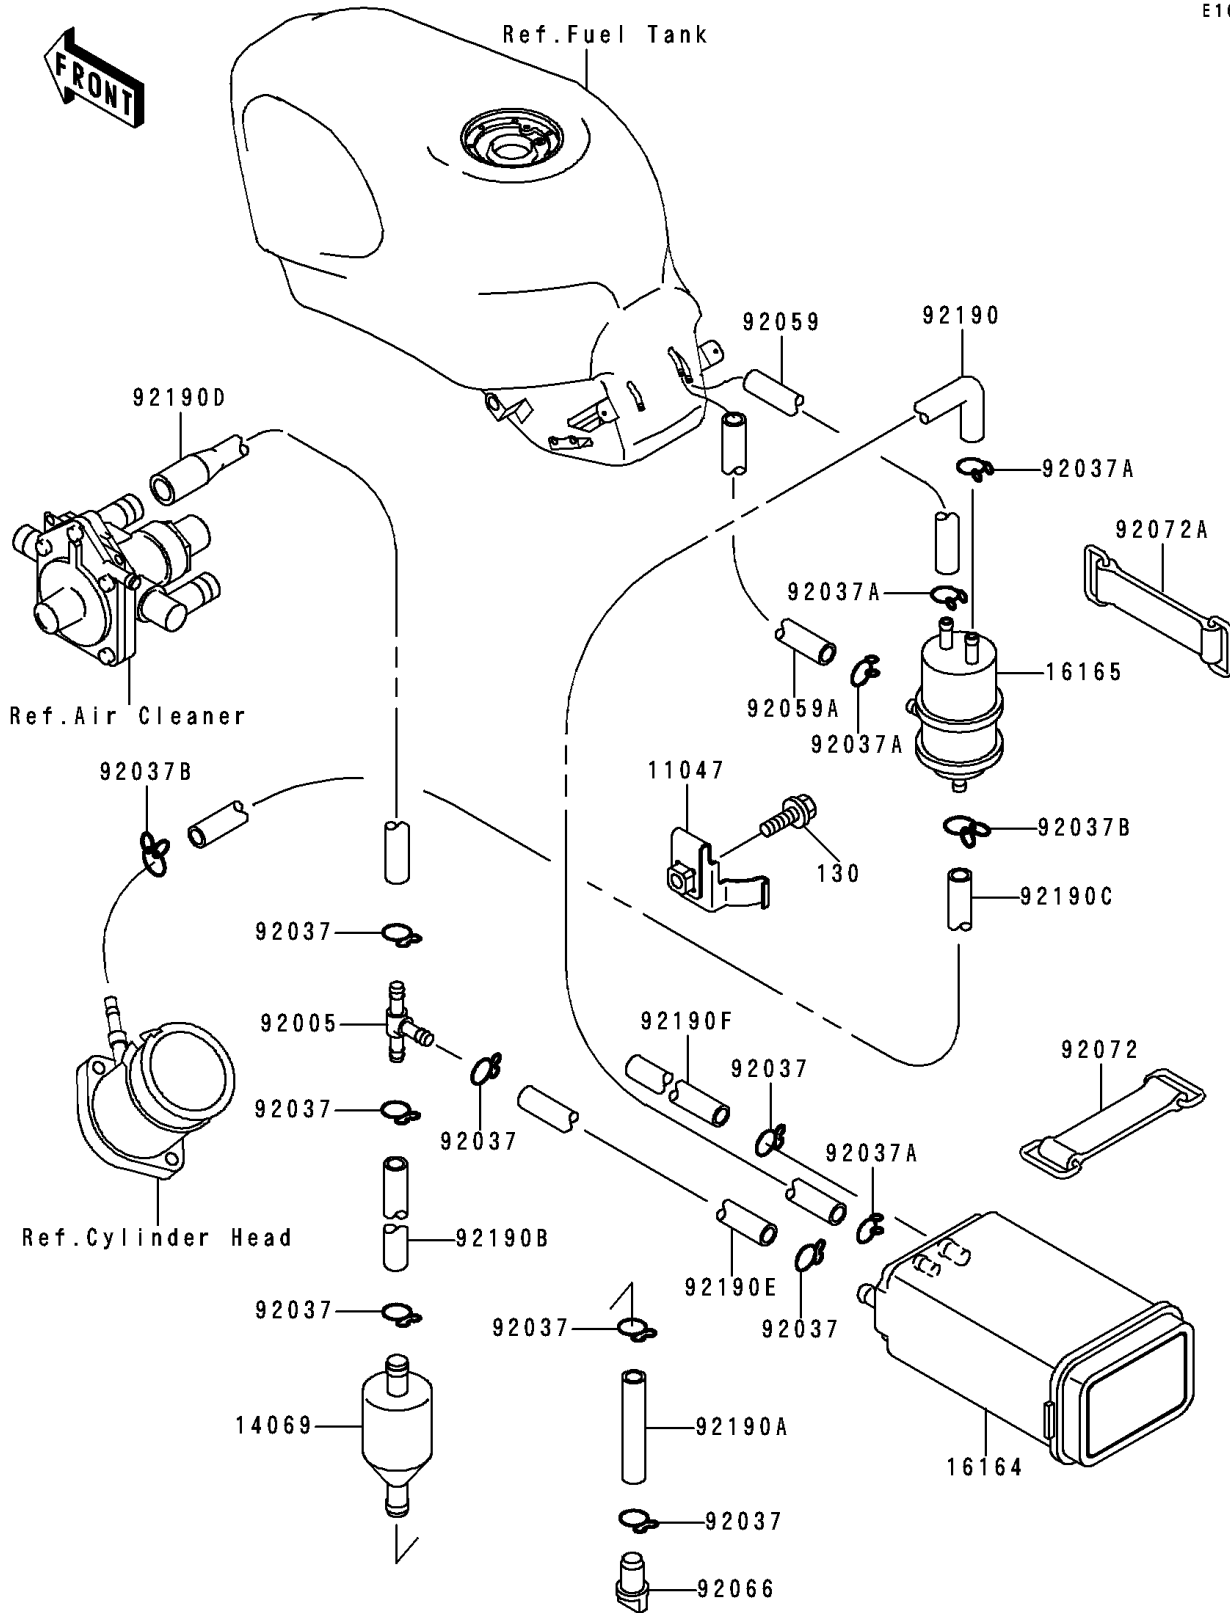

## 1993 NINJA® ZX™-6 PARTS DIAGRAM

Fuel Evaporative System

E1650

## 1993 NINJA® ZX™-6 PARTS LIST

Fuel Evaporative System

ITEM NAME	PART NUMBER	QUANTITY
BOLT-FLANGED (Ref # 130)	130J0612	1
BRACKET,CANISTER (Ref # 11047)	11047-1990	1
BREATHER (Ref # 14069)	14069-1051	1
CANISTER (Ref # 16164)	16164-1052	1
SEPARATOR (Ref # 16165)	16165-1001	1
FITTING,T-TYPE (Ref # 92005)	92005-1119	1
CLAMP,HOSE (Ref # 92037)	92037-1104	1
CLAMP,TUBE (Ref # 92037A)	92037-147	1
CLAMP (Ref # 92037B)	92037-1712	1
TUBE,5X10X170,BLUE (Ref # 92059)	92059-1496	1
TUBE,5X10X230,RED (Ref # 92059A)	92059-1497	1
PLUG,DRAIN (Ref # 92066)	92066-1211	1
BAND,L=142.1 (Ref # 92072)	92072-006	1
BAND,L=50 (Ref # 92072A)	92072-066	1
TUBE,5X10X690,BLUE (Ref # 92190)	92190-1099	1
TUBE,7X12X45 (Ref # 92190A)	92190-1200	1
TUBE,7X12X160 (Ref # 92190B)	92190-1201	1
TUBE,4X9X651,WHITE (Ref # 92190C)	92190-1440	1
TUBE,L=569,YELLOW (Ref # 92190D)	92190-1441	1
TUBE,7X12X700,YELLOW (Ref # 92190E)	92190-1442	1
TUBE,7X12X1250,GREEN (Ref # 92190F)	92190-1443	1