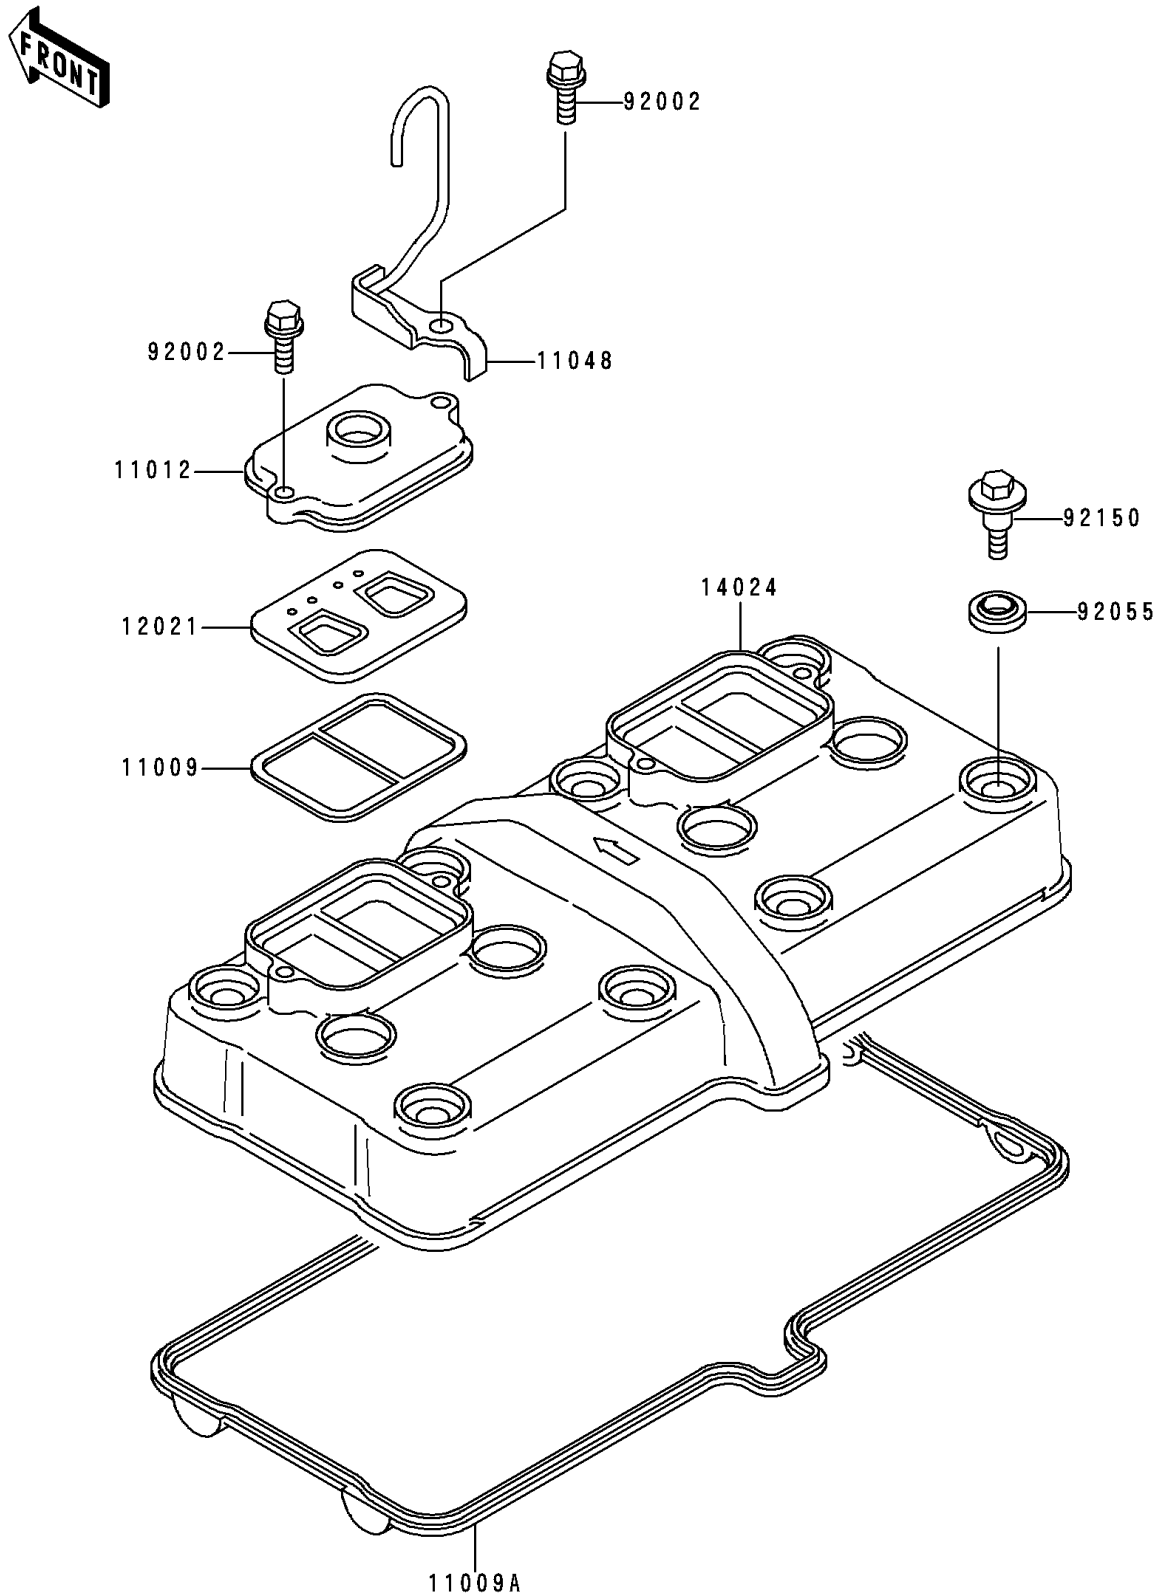

1993 NINJA® ZX™-6 PARTS DIAGRAM

Cylinder Head Cover

E1112

1993 NINJA® ZX™-6 PARTS LIST

Cylinder Head Cover

| ITEM NAME | PART NUMBER | QUANTITY |
|---------------------------------------|-------------|----------|
| GASKET, REED VALVE (Ref # 11009) | 11009-1857 | 1 |
| GASKET, HEAD COVER (Ref # 11009A) | 11009-1991 | 1 |
| CAP, REED VALVE (Ref # 11012) | 11012-1758 | 1 |
| BRACKET, THROTTLE CABLE (Ref # 11048) | 11048-1204 | 1 |
| VALVE-ASSY-REED (Ref # 12021) | 12021-1053 | 1 |
| COVER, HEAD (Ref # 14024) | 14024-1875 | 1 |
| BOLT, 6X20 (Ref # 92002) | 92002-1237 | 1 |
| RING-O, HEAD COVER BOLT (Ref # 92055) | 92055-1352 | 1 |
| BOLT, HEAD COVER (Ref # 92150) | 92150-1447 | 1 |