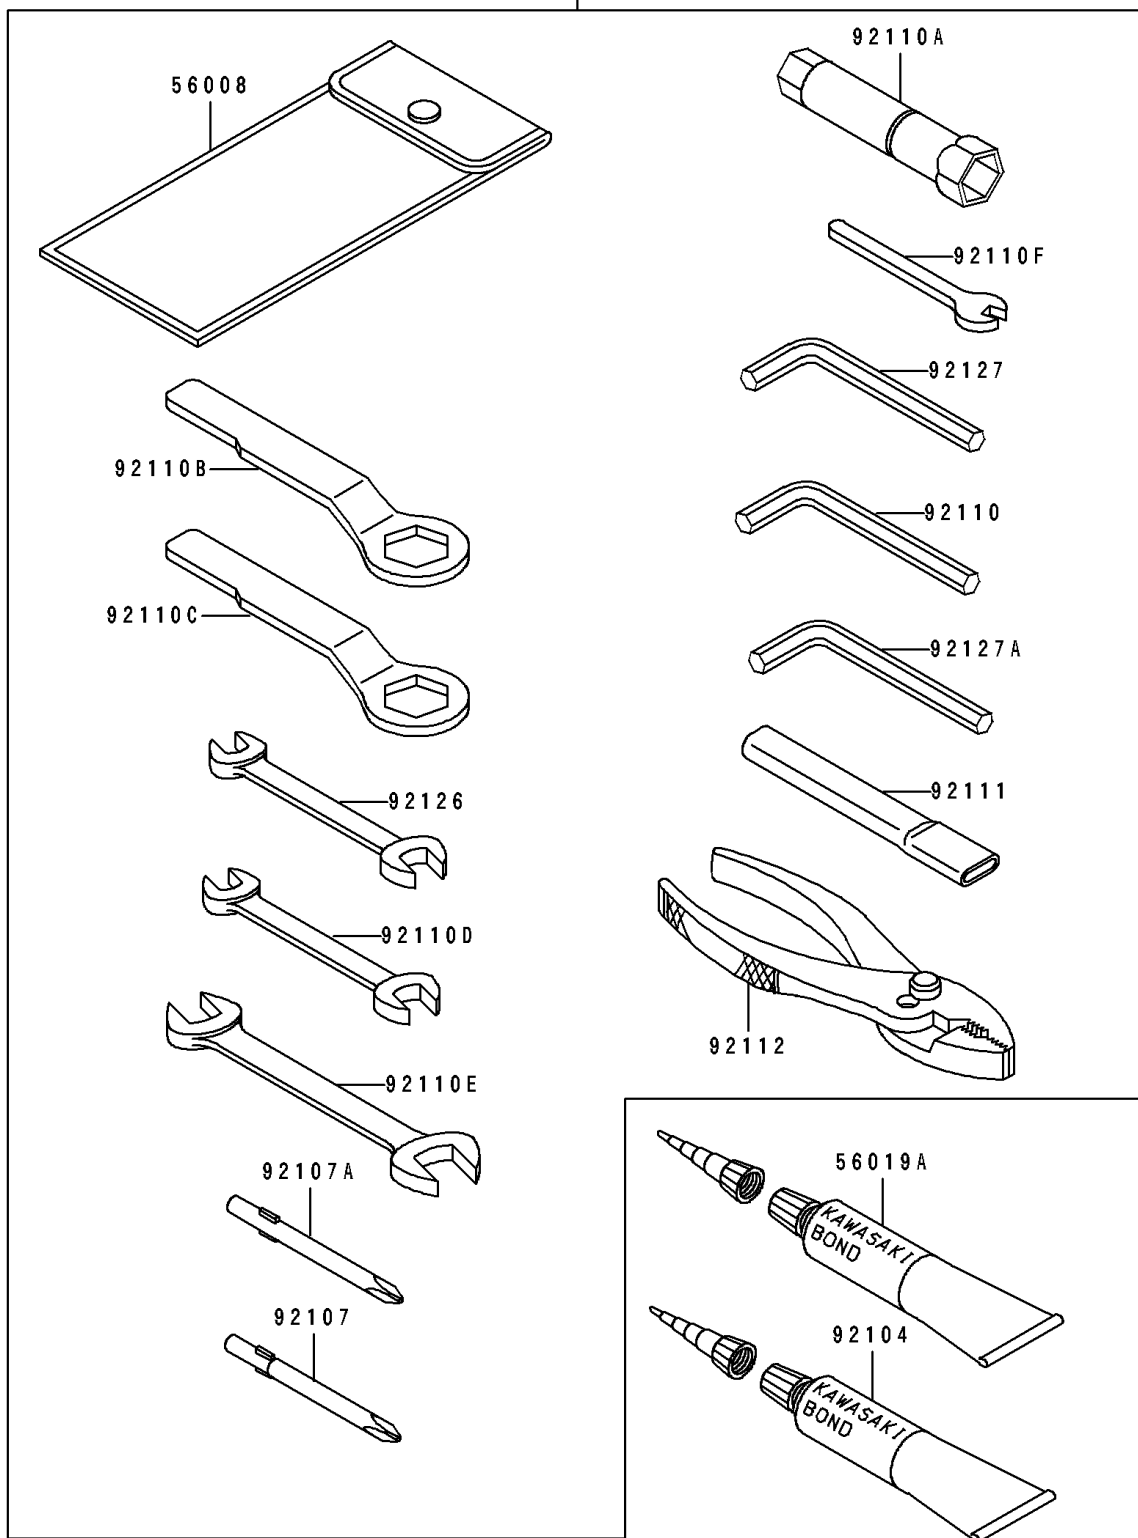

1991 NINJA® ZX™-6 PARTS DIAGRAM

Tool

56007

F2810

1991 NINJA® ZX™-6 PARTS LIST

Tool

ITEM NAME	PART NUMBER	QUANTITY
TOOL-KIT (Ref # 56007)	56007-1351	1
BAG,TOOL (Ref # 56008)	56008-1019	1
THREE BOND TB1211,HT/RS,WHITE (Ref # 56019A)	56019-120	1
GASKET-LIQUID,TUBE,100G,BLACK (Ref # 92104)	92104-1003	1
TOOL-DRIVER,#3PHILLIPS (Ref # 92107)	92107-005	1
TOOL-DRIVER,#2PHILLIPS (Ref # 92107A)	92107-1053	1
TOOL-WRENCH,ALLEN,5MM (Ref # 92110)	92110-1015	1
TOOL-WRENCH,BOX,16MM (Ref # 92110A)	92110-1146	1
TOOL-WRENCH,BOX END,24MM (Ref # 92110B)	92110-1150	1
TOOL-WRENCH,BOX END,19MM (Ref # 92110C)	92110-1151	1
TOOL-WRENCH,OPEN END,10X12 (Ref # 92110D)	92110-1152	1
TOOL-WRENCH,OPEN END,14X17 (Ref # 92110E)	92110-1153	1
TOOL-WRENCH,OPEN END,6MM (Ref # 92110F)	92110-1157	1
TOOL-BAR,BOX END WRENCH (Ref # 92111)	92111-1051	1
TOOL-PLIERS (Ref # 92112)	92112-003	1
TOOL-WRENCH,OPEN END,8X10 (Ref # 92126)	92126-001	1
TOOL-WRENCH,ALLEN,8MM (Ref # 92127)	92127-002	1
TOOL-WRENCH,ALLEN,6MM (Ref # 92127A)	92127-003	1