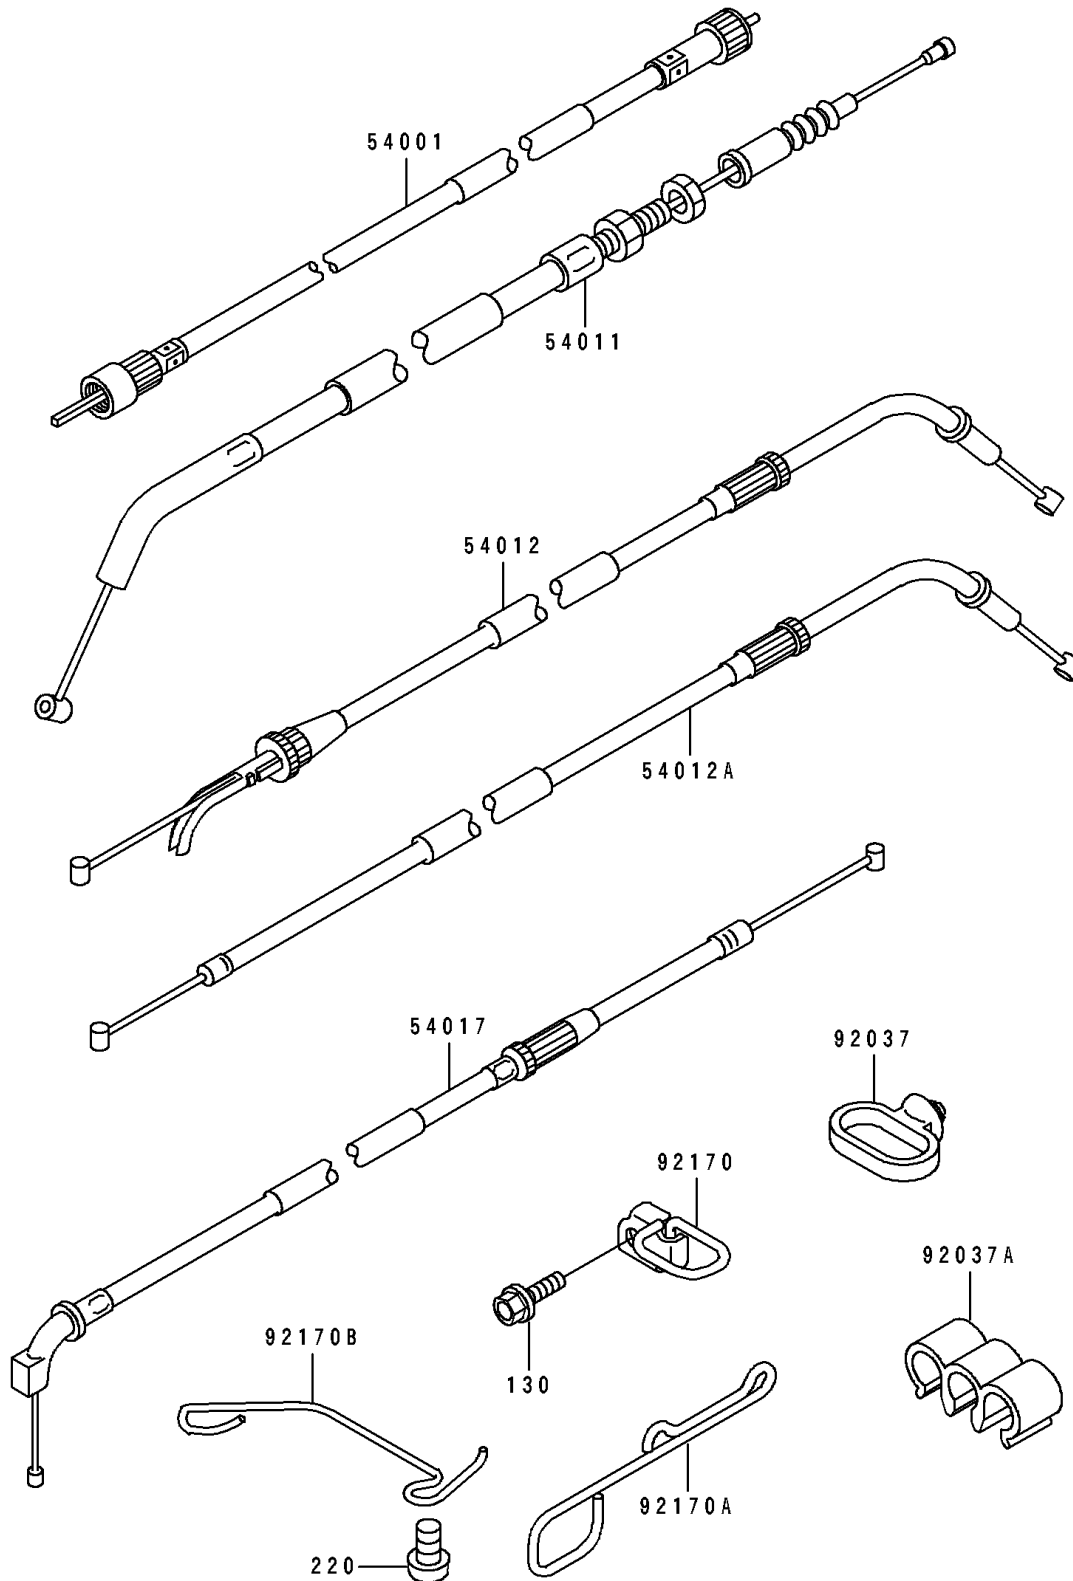

1991 NINJA® ZX™-6 PARTS DIAGRAM

Cable

F2540

1991 NINJA® ZX™-6 PARTS LIST

Cable

ITEM NAME	PART NUMBER	QUANTITY
CABLE-SPEEDOMETER (Ref # 54001)	54001-1101	1
CABLE-CLUTCH (Ref # 54011)	54011-1301	1
CABLE-THROTTLE,OPENING (Ref # 54012)	54012-1394	1
CABLE-THROTTLE,CLOSING (Ref # 54012A)	54012-1395	1
CABLE-STARTER (Ref # 54017)	54017-1127	1
CLAMP,CABLE (Ref # 92037)	92037-1459	1
CLAMP,CABLE (Ref # 92037A)	92037-1697	1
CLAMP,CABLE (Ref # 92170)	92170-1170	1
CLAMP,CABLE (Ref # 92170A)	92170-1183	1
CLAMP,CABLE (Ref # 92170B)	92170-1236	1
BOLT-FLANGED (Ref # 130)	130J0612	1
SCREW-PAN-CROS,8X10 (Ref # 220)	220C0810	1