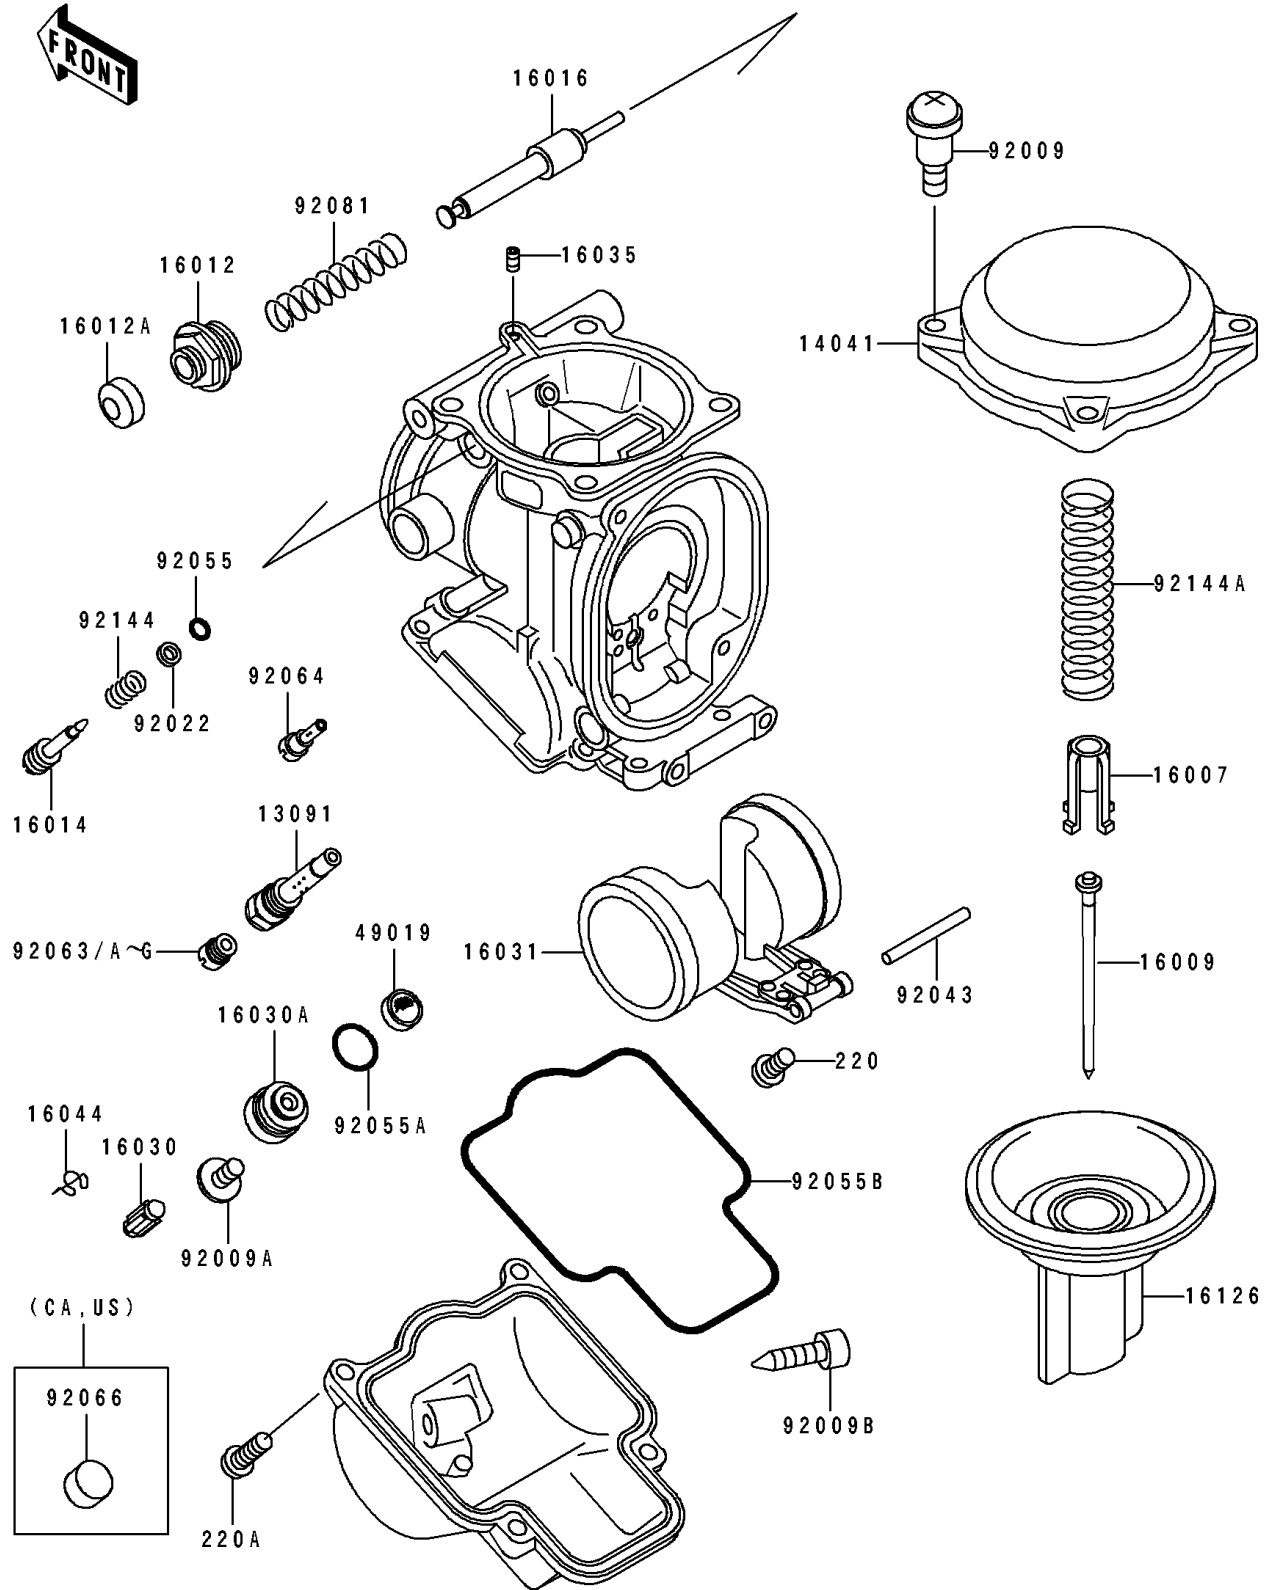

1991 NINJA® ZX™-6 PARTS DIAGRAM

Carburetor Parts

E1612

1991 NINJA® ZX™-6 PARTS LIST

Carburetor Parts

ITEM NAME	PART NUMBER	QUANTITY
HOLDER,NEEDLE JET (Ref # 13091)	13091-1701	1
CAP-CHAMBER,MIXING (Ref # 14041)	14041-1091	1
SEAT-SPRING,VALVE (Ref # 16007)	16007-1117	1
NEEDLE-JET,N14G (Ref # 16009)	16009-1622	1
CAP-STARTER PLUNGER (Ref # 16012)	16012-1051	1
CAP-STARTER PLUNGER (Ref # 16012A)	16012-1052	1
SCREW-PILOT AIR (Ref # 16014)	16014-1062	1
PLUNGER,STARTER (Ref # 16016)	16016-1061	1
VALVE-FLOAT (Ref # 16030)	16030-1007	1
SEAT-VALVE,FLOAT (Ref # 16030A)	16030-1072	1
FLOAT (Ref # 16031)	16031-1070	1
JET-AIR,LEAK (Ref # 16035)	16035-1055	1
CLAMP,FLOAT VALVE (Ref # 16044)	16044-007	1
VALVE,VACUUM (Ref # 16126)	16126-1253	1
FILTER-FUEL,STRAINER (Ref # 49019)	49019-3707	1
SCREW,4X4.4 (Ref # 92009)	92009-1549	1
SCREW,4X8 (Ref # 92009A)	92009-1550	1
SCREW,DRAIN,M6X0.75 (Ref # 92009B)	92009-1551	1
WASHER,PLAIN (Ref # 92022)	92022-1003	1
PIN,FLOAT (Ref # 92043)	92043-1207	1
RING-O,PILOT ADJUST (Ref # 92055)	92055-1002	1
RING-O,VALVE SEAT (Ref # 92055A)	92055-1425	1
RING-O,FLOAT CHAMBER (Ref # 92055B)	92055-1426	1
JET-MAIN,#140 (Ref # 92063)	92063-1013	1
JET-MAIN,#138 (Ref # 92063A)	92063-1015	1
JET-MAIN,#142 (Ref # 92063B)	92063-1016	2
JET-MAIN,#145 (Ref # 92063D)	92063-1017	2
JET-MAIN,#148 (Ref # 92063F)	92063-1324	1
JET-MAIN,#150 (Ref # 92063G)	92063-1330	1

1991 NINJA® ZX™-6 PARTS LIST

Carburetor Parts

ITEM NAME	PART NUMBER	QUANTITY
JET-PILOT,#35 (Ref # 92064)	92064-1101	1
PLUG,PILOT AIR SCREW,6.9X2 (Ref # 92066)	92066-1051	1
SPRING,STARTER PLUNGER (Ref # 92081)	92081-1761	1
SPRING,PILOT AIR SCREW (Ref # 92144)	92144-1349	1
SPRING,VACUUM VALVE (Ref # 92144A)	92144-1538	1
SCREW-PAN-CROS (Ref # 220)	220D0408	1
SCREW-PAN-CROS (Ref # 220A)	220D0410	1