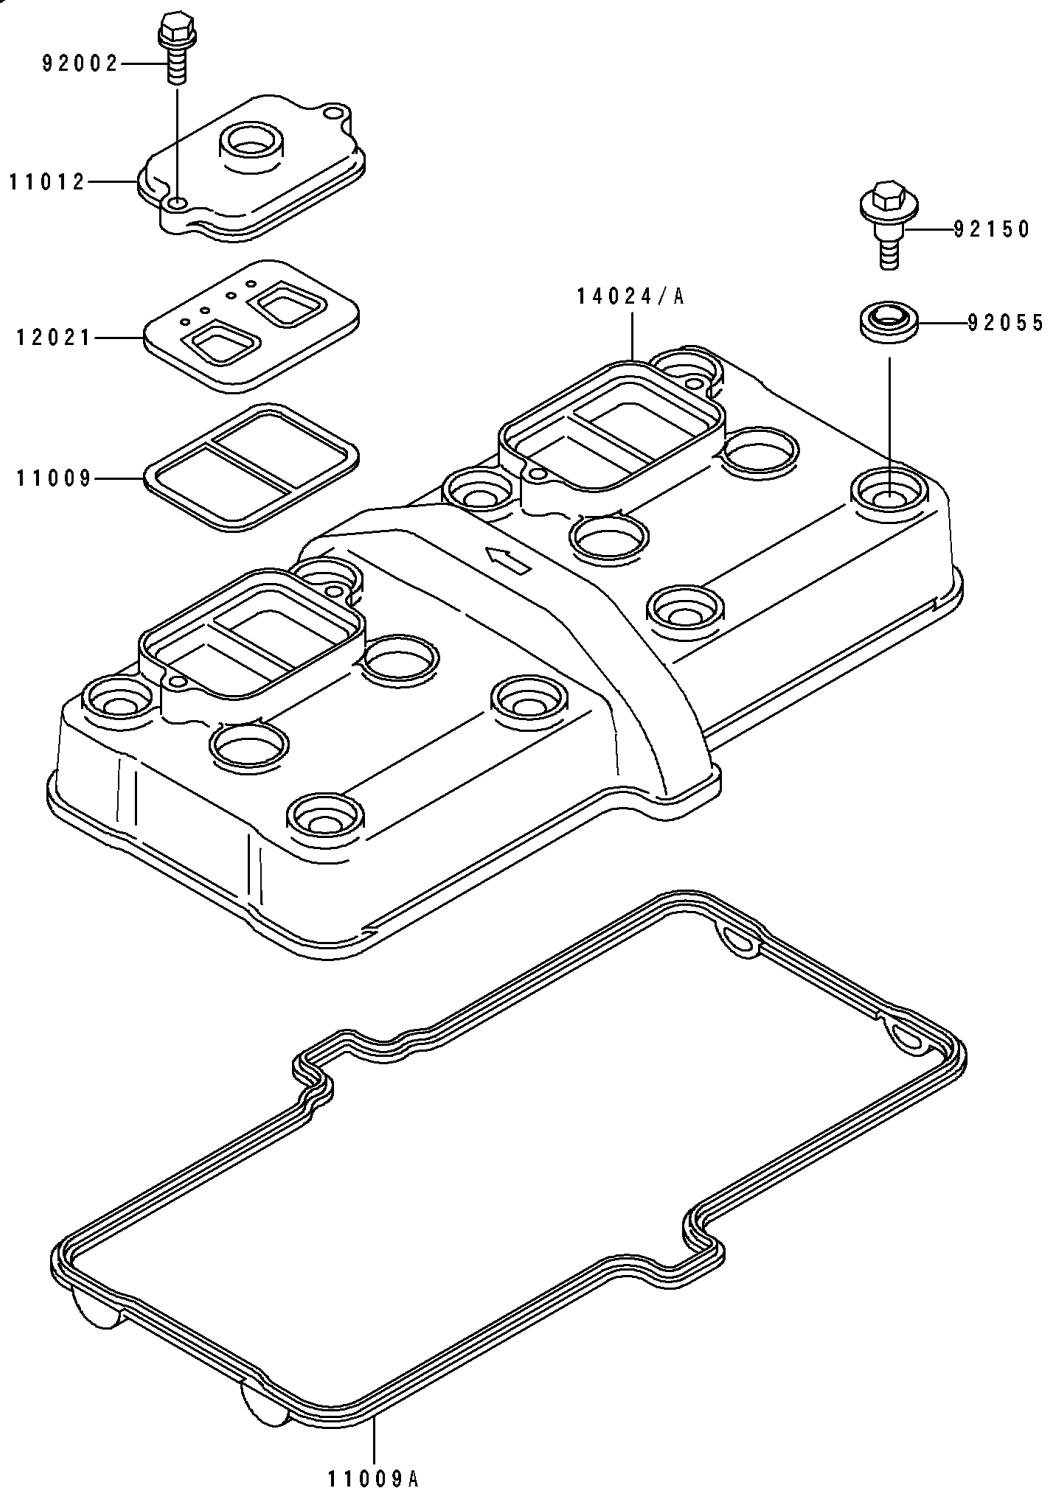

1991 NINJA® ZX™-6 PARTS DIAGRAM

Cylinder Head Cover

E1112

1991 NINJA® ZX™-6 PARTS LIST

Cylinder Head Cover

ITEM NAME	PART NUMBER	QUANTITY
GASKET, REED VALVE (Ref # 11009)	11009-1857	1
GASKET, HEAD COVER (Ref # 11009A)	11009-1991	1
CAP, REED VALVE (Ref # 11012)	11012-1758	1
VALVE-ASSY-REED (Ref # 12021)	12021-1053	1
COVER, HEAD (Ref # 14024)	14024-1875	1
COVER, HEAD (Ref # 14024A)	14024-1876	1
BOLT, 6X20 (Ref # 92002)	92002-1237	1
RING-O, HEAD COVER BOLT (Ref # 92055)	92055-1352	1
BOLT, HEAD COVER (Ref # 92150)	92150-1447	1