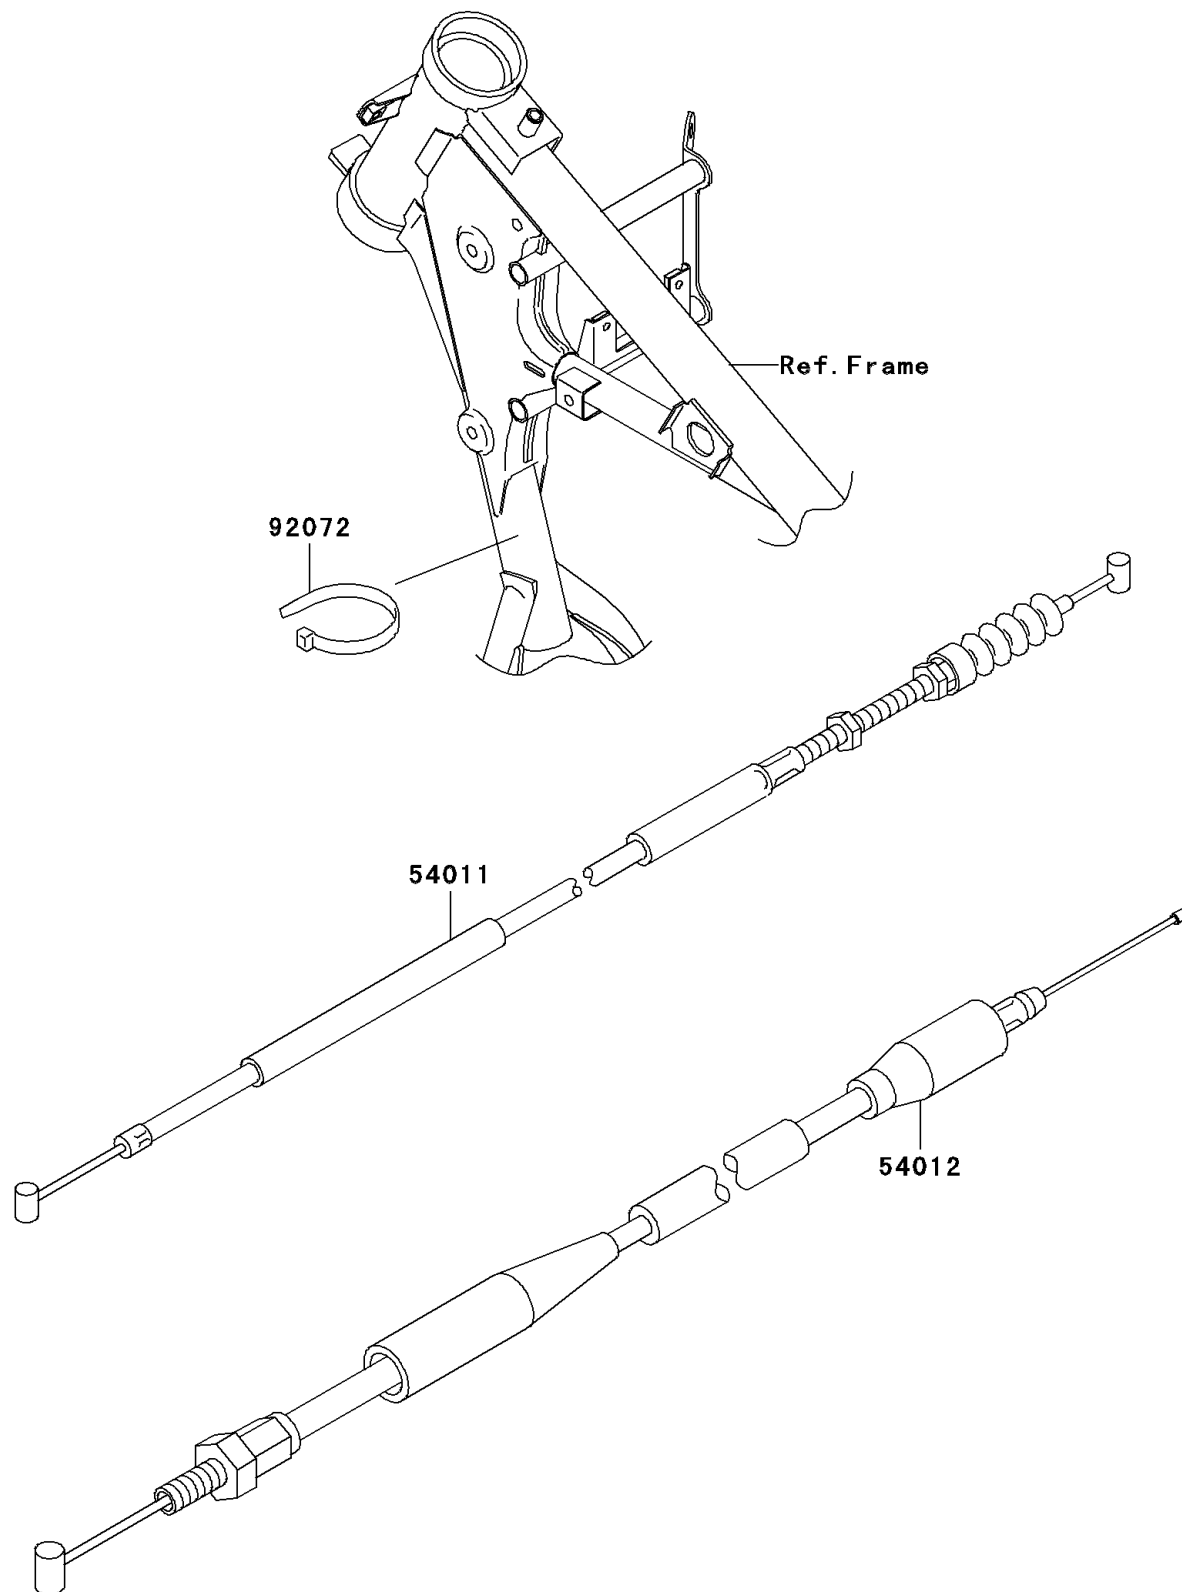

2006 KX™65 PARTS DIAGRAM

Cables

F2540

2006 KX™65 PARTS LIST

Cables

ITEM NAME	PART NUMBER	QUANTITY
CABLE-CLUTCH (Ref # 54011)	54011-1415	1
CABLE-THROTTLE (Ref # 54012)	54012-0095	1
BAND,L=140 (Ref # 92072)	92072-1293	1