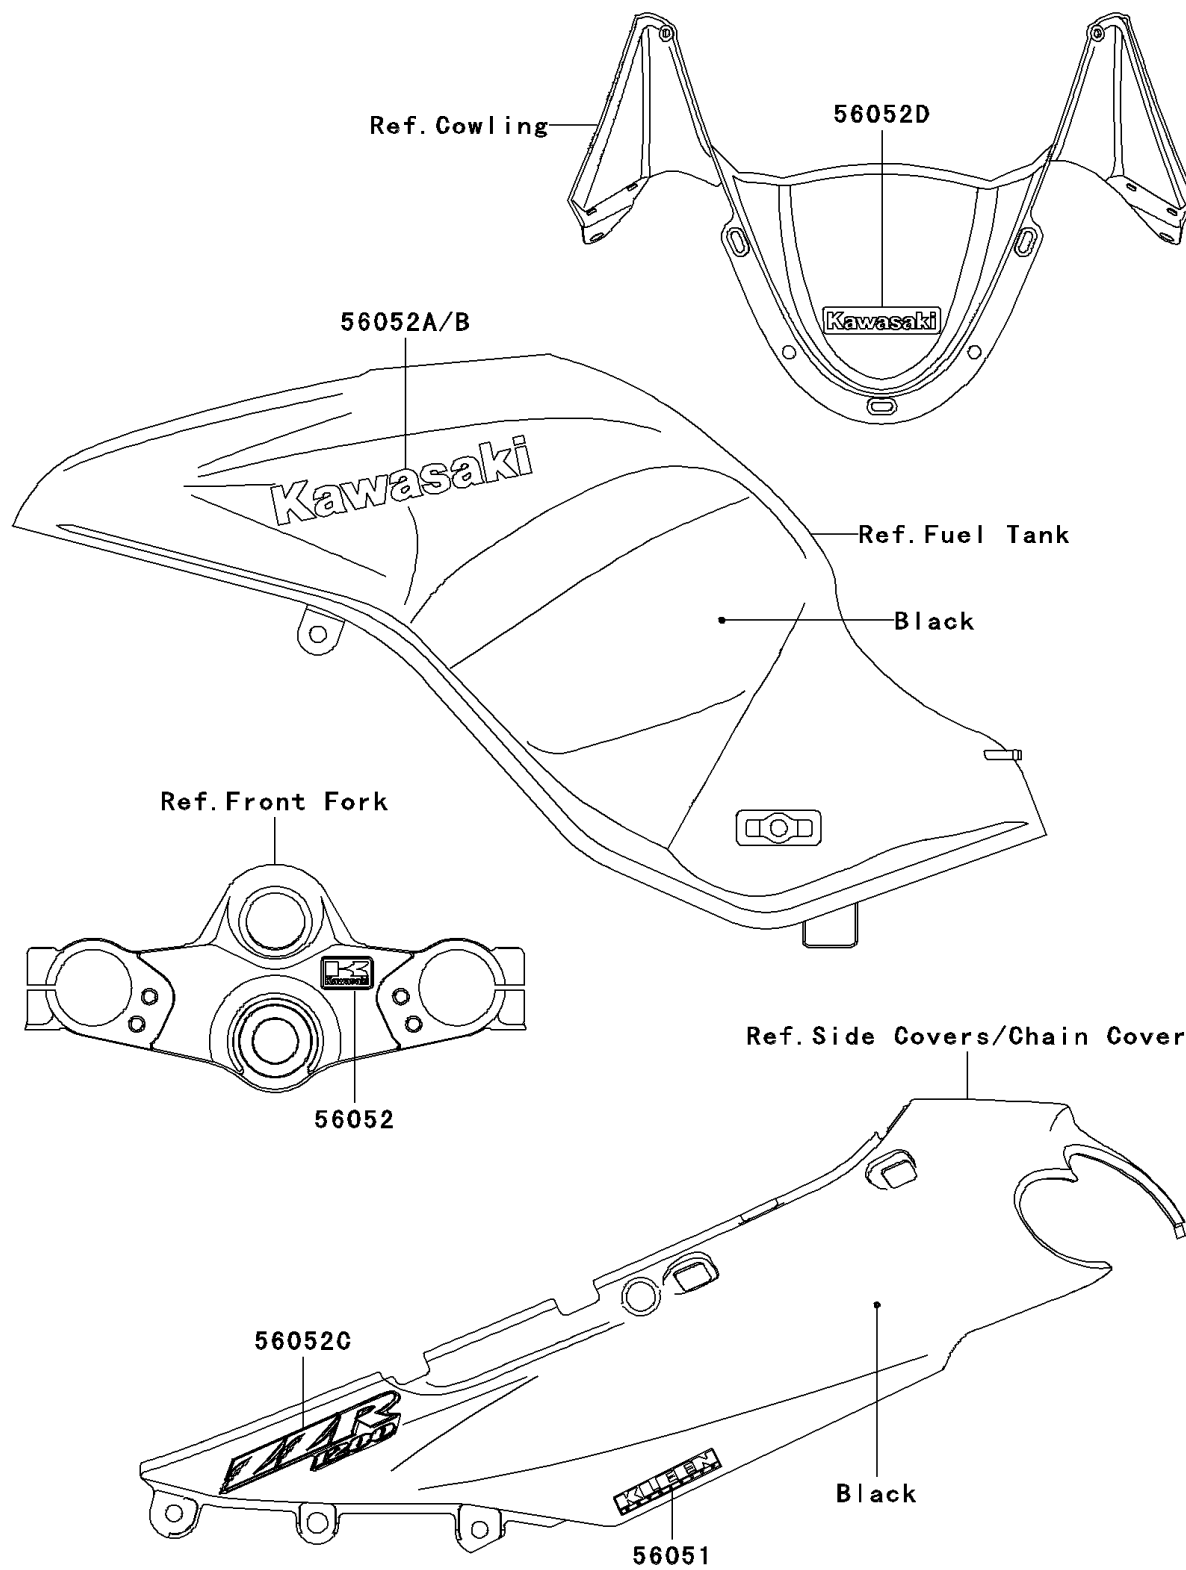

## 2002 ZZR® 1200 PARTS DIAGRAM

Decals(Black)(C1/C2)

F2861A

## 2002 ZZR® 1200 PARTS LIST

Decals(Black)(C1/C2)

ITEM NAME	PART NUMBER	QUANTITY
MARK,KLEEN (Ref # 56051)	56051-1801	1
MARK,K.KAWASAKI (Ref # 56052)	56052-1202	1
MARK,FUEL TANK,LH,KAWASAKI (Ref # 56052A)	56052-1667	1
MARK,FUEL TANK,RH,KAWASAKI (Ref # 56052B)	56052-1668	1
MARK,SEAT COVER,ZZR 1200 (Ref # 56052C)	56052-1697	1
MARK,FRONT,KAWASAKI (Ref # 56052D)	56052-1726	1